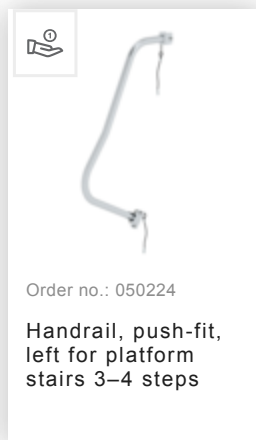

Order no.: 058104

Platform stairs, with
single-sided access, with
castors and handles,
steel grating 4 steps

Accessories for this product

Accessories for the product family

Order no.: 019273

Storage tray 623 /
495 x 220 mm
Clamping range 35
mm

Order no.: 050123

Safety rope for
platform stairs

Order no.: 050240

Railing, push-fit
design for platform
stairs with single-
sided access

Order no.: 050111

Undercarriage for
platform stairs

Order no.: 019247

Inside shoe
electrically
conductive for
platform stairs For
side-rail
dimensions:
57 x 24 mm

Order no.: 050122

Post for platform
stairs

Order no.: 019176

Inventory sticker

Order no.: 019175

Inspection sticker
40 x 40 mm