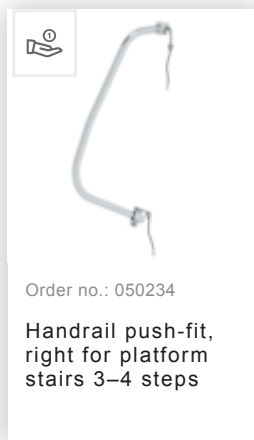

Order no.: 058104

Platform stairs, with
single-sided access, with
castors and handles,
steel grating 4 steps

Accessories for this product

Accessories for the product family

Order no.: 019273

Storage tray 623 /
495 x 220 mm
Clamping range 35
mm

Order no.: 050123

Safety rope for
platform stairs

Order no.: 050240

Railing, push-fit
design for platform
stairs with single-
sided access

Order no.: 050111

Undercarriage for
platform stairs

Order no.: 019247

Inside shoe
electrically
conductive for
platform stairs For
side-rail
dimensions:
57 x 24 mm

Order no.: 050122

Post for platform
stairs

Order no.: 019176

Inventory sticker

Order no.: 019175

Inspection sticker
40 x 40 mm