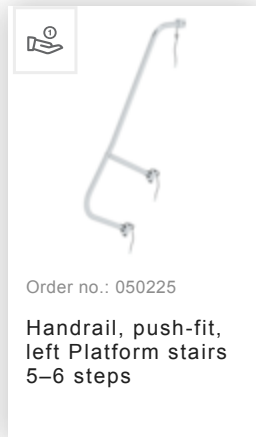

Order no.: 058106

Platform stairs, with
single-sided access, with
castors and handles,
steel grating 6 steps

Accessories for this product

Accessories for the product family

Order no.: 019273

Storage tray 623 /
495 x 220 mm
Clamping range 35
mm

Order no.: 050123

Safety rope for
platform stairs

Order no.: 050240

Railing, push-fit
design for platform
stairs with single-
sided access

Order no.: 050111

Undercarriage for
platform stairs

Order no.: 019247

Inside shoe
electrically
conductive for
platform stairs For
side-rail
dimensions:
57 x 24 mm

Order no.: 050122

Post for platform
stairs

Order no.: 019176

Inventory sticker

Order no.: 019175

Inspection sticker
40 x 40 mm