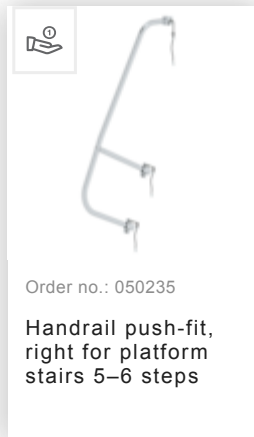

Order no.: 058106

Platform stairs, with
single-sided access, with
castors and handles,
steel grating 6 steps

Accessories for this product

Accessories for the product family

Order no.: 019273

Storage tray 623 /
495 x 220 mm
Clamping range 35
mm

Order no.: 050123

Safety rope for
platform stairs

Order no.: 050240

Railing, push-fit
design for platform
stairs with single-
sided access

Order no.: 050111

Undercarriage for
platform stairs

Order no.: 019247

Inside shoe
electrically
conductive for
platform stairs For
side-rail
dimensions:
57 x 24 mm

Order no.: 050122

Post for platform
stairs

Order no.: 019176

Inventory sticker

Order no.: 019175

Inspection sticker
40 x 40 mm