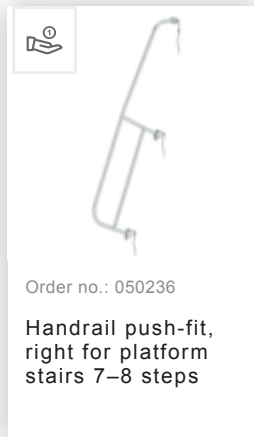

Order no.: 058107

Platform stairs, with
single-sided access, with
castors and handles,
steel grating 7 steps

Accessories for this product

Accessories for the product family

Order no.: 019273

Storage tray 623 /
495 x 220 mm
Clamping range 35
mm

Order no.: 050123

Safety rope for
platform stairs

Order no.: 050240

Railing, push-fit
design for platform
stairs with single-
sided access

Order no.: 050111

Undercarriage for
platform stairs

Order no.: 019247

Inside shoe
electrically
conductive for
platform stairs For
side-rail
dimensions:
57 x 24 mm

Order no.: 050122

Post for platform
stairs

Order no.: 019176

Inventory sticker

Order no.: 019175

Inspection sticker
40 x 40 mm