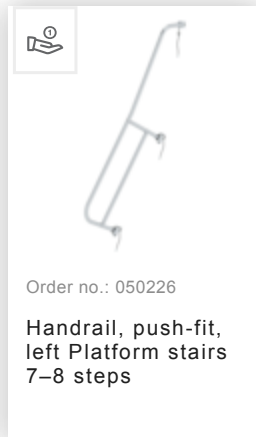

Order no.: 058107

Platform stairs, with
single-sided access, with
castors and handles,
steel grating 7 steps

Accessories for this product

Accessories for the product family

Order no.: 019273

Storage tray 623 /
495 x 220 mm
Clamping range 35
mm

Order no.: 050123

Safety rope for
platform stairs

Order no.: 050240

Railing, push-fit
design for platform
stairs with single-
sided access

Order no.: 050111

Undercarriage for
platform stairs

Order no.: 019247

Inside shoe
electrically
conductive for
platform stairs For
side-rail
dimensions:
57 x 24 mm

Order no.: 050122

Post for platform
stairs

Order no.: 019176

Inventory sticker

Order no.: 019175

Inspection sticker
40 x 40 mm