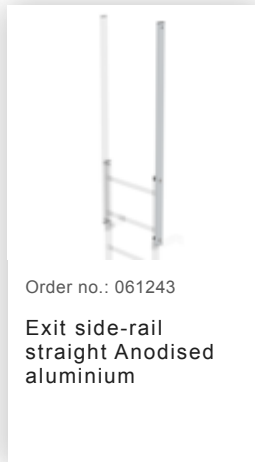

Order no.: 500230

**Multiple-flight vertical
ladder with back
protection (emergency
ladder) anodised
aluminium 12.12m**

Accessories for the product family

Order no.: 061235

Back protection brace for fixed ladders Anodised aluminium

Order no.: 061963

Back protection hoop offset design Anodised aluminium

Order no.: 063961

Transfer platform between ladder sections, Ø 700 mm Galvanised steel

Order no.: 061236

Vertical ladder connector 200 mm Cast aluminium