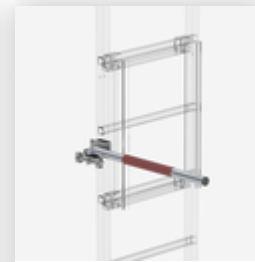

Order no.: 061277

Back protection
extension Anodised
aluminium

Order no.: 062446

Access guard
emergency exit
ladder 12 rungs for
vertical ladders

Order no.: 063504

Safety barrier for
emergency descent
ladder Exit on left