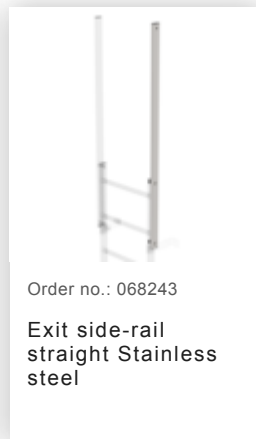

Order no.: 530230

**Multiple-flight vertical  
ladder with back  
protection (emergency  
ladder) stainless steel  
12.12m**

### Accessories for the product family

Order no.: 068235

Back protection brace for fixed ladders  
Stainless steel

Order no.: 068963

Back protection hoop offset design  
Stainless steel V2A

Order no.: 068961

Transfer platform between ladder sections, Ø 700 mm  
V2A stainless steel

Order no.: 068236

Vertical ladder connector 200 mm  
Edelstahl

Order no.: 019126

Shaft ladder, V2A stainless steel  
470mm

Order no.: 068239