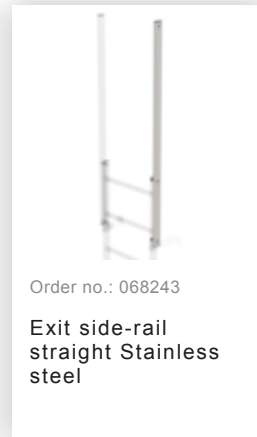

Order no.: 530235

**Multiple-flight vertical
ladder with back
protection (emergency
ladder) stainless steel
12.96m**

Accessories for the product family

Order no.: 068234

Ø 700 mm back protection hoop with mounting kit

Order no.: 068235

Back protection brace for fixed ladders Stainless steel

Order no.: 068963

Back protection hoop offset design Stainless steel V2A

Order no.: 068961

Transfer platform between ladder sections, Ø 700 mm V2A stainless steel

Order no.: 068236

Vertical ladder connector 200 mm Edelstahl

Order no.: 019126

Shaft ladder, V4A stainless steel 470mm

Order no.: 068239

Connecting brace Stainless steel

Order no.: 063257

Wall anchor U-bracket, rigid Wall clearance 150 mm

Order no.: 063259

Wall anchor U-bracket, rigid Wall clearance 200 mm

Order no.: 063263

Wall anchor U-bracket, adjustable, 165–205 mm, galvanised steel 165–205 mm, galvanised steel

Order no.: 063260

Wall anchor U-bracket, adjustable, 200–275 mm, galvanised steel 200–275 mm, galvanised steel