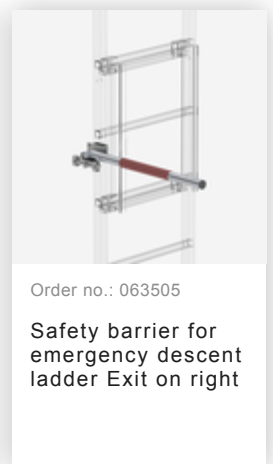

Order no.: 068049

Exit side-rail angled V2A stainless steel

Order no.: 068050

Exit side-rail with railing attachment Stainless steel

Order no.: 068253

Ground attachment for base plate for vertical ladders

Order no.: 064183

Roof parapet bridge stainless steel special length 1200mm

Order no.: 064184

Roof parapet bridge stainless steel special length 1400mm

Order no.: 064185

Roof parapet bridge stainless steel special length 1600mm

Order no.: 063502

Safety doors without fall protection rail Version from 01-2010

Order no.: 063962

**Rotating access
protection unit**
Galvanised steel

Order no.: 019176

Inventory sticker

Order no.: 019175

Inspection sticker
40 x 40 mm