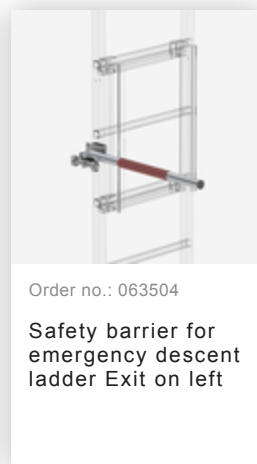

Order no.: 068049

Exit side-rail angled V2A stainless steel

Order no.: 068050

Exit side-rail with railing attachment Stainless steel

Order no.: 068253

Ground attachment for base plate for vertical ladders

Order no.: 064183

Roof parapet bridge stainless steel special length 1200mm

Order no.: 064184

Roof parapet bridge stainless steel special length 1400mm

Order no.: 064185

Roof parapet bridge stainless steel special length 1600mm

Order no.: 063502

Safety doors without fall protection rail Version from 01-2010

Order no.: 063962

**Rotating access
protection unit**
Galvanised steel

Order no.: 019176

Inventory sticker

Order no.: 019175

Inspection sticker
40 x 40 mm