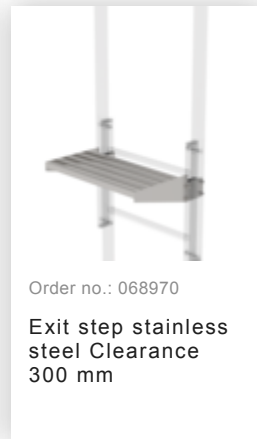

Order no.: 068049

Exit side-rail angled V2A stainless steel

Order no.: 068050

Exit side-rail with railing attachment Stainless steel

Order no.: 068253

Ground attachment for base plate for vertical ladders

Order no.: 064183

Roof parapet bridge stainless steel special length 1200mm

Order no.: 064184

Roof parapet bridge stainless steel special length 1400mm

Order no.: 064185

Roof parapet bridge stainless steel special length 1600mm

Order no.: 063502

Safety doors without fall protection rail Version from 01-2010

Order no.: 063962

**Rotating access
protection unit**
Galvanised steel

Order no.: 019176

Inventory sticker

Order no.: 019175

Inspection sticker
40 x 40 mm