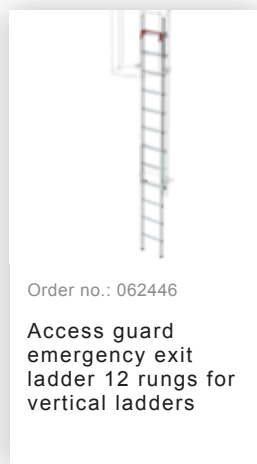

Order no.: 068049

Exit side-rail angled V2A stainless steel

Order no.: 068050

Exit side-rail with railing attachment Stainless steel

Order no.: 068253

Ground attachment for base plate for vertical ladders

Order no.: 064183

Roof parapet bridge stainless steel special length 1200mm

Order no.: 064184

Roof parapet bridge stainless steel special length 1400mm

Order no.: 064185

Roof parapet bridge stainless steel special length 1600mm

Order no.: 063502

Safety doors without fall protection rail Version from 01-2010

Order no.: 063962

**Rotating access
protection unit**
Galvanised steel

Order no.: 019176

Inventory sticker

Order no.: 019175

Inspection sticker
40 x 40 mm