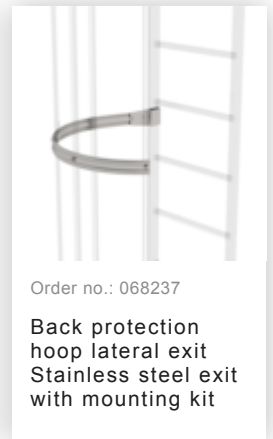

Order no.: 068049

Exit side-rail angled V2A stainless steel

Order no.: 068050

Exit side-rail with railing attachment Stainless steel

Order no.: 068253

Ground attachment for base plate for vertical ladders

Order no.: 064183

Roof parapet bridge stainless steel special length 1200mm

Order no.: 064184

Roof parapet bridge stainless steel special length 1400mm

Order no.: 064185

Roof parapet bridge stainless steel special length 1600mm

Order no.: 063502

Safety doors without fall protection rail Version from 01-2010

Order no.: 063962

**Rotating access
protection unit**
Galvanised steel

Order no.: 019176

Inventory sticker

Order no.: 019175

Inspection sticker
40 x 40 mm