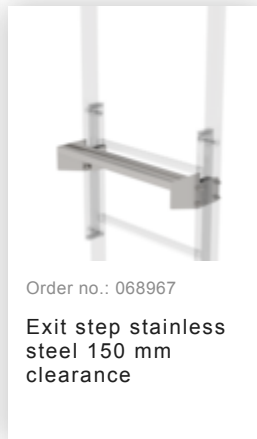

Order no.: 530260

**Multiple-flight vertical
ladder with back
protection (emergency
ladder) stainless steel
18.00m**

Accessories for the product family

Order no.: 068234

Ø 700 mm back protection hoop with mounting kit

Order no.: 068049

Exit side-rail angled V2A stainless steel

Order no.: 068050

Exit side-rail with railing attachment Stainless steel

Order no.: 068253

Ground attachment for base plate for vertical ladders

Order no.: 064183

Roof parapet bridge stainless steel special length 1200mm

Order no.: 064184

Roof parapet bridge stainless steel special length 1400mm

Order no.: 064185

Roof parapet bridge stainless steel special length 1600mm

Order no.: 063502

Safety doors without fall protection rail Version from 01-2010

Order no.: 063962

**Rotating access
protection unit**
Galvanised steel

Order no.: 019176

Inventory sticker

Order no.: 019175

Inspection sticker
40 x 40 mm