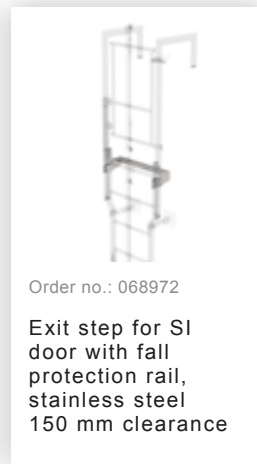

Order no.: 068049

Exit side-rail angled V2A stainless steel

Order no.: 068050

Exit side-rail with railing attachment Stainless steel

Order no.: 068253

Ground attachment for base plate for vertical ladders

Order no.: 064183

Roof parapet bridge stainless steel special length 1200mm

Order no.: 064184

Roof parapet bridge stainless steel special length 1400mm

Order no.: 064185

Roof parapet bridge stainless steel special length 1600mm

Order no.: 063502

Safety doors without fall protection rail Version from 01-2010

Order no.: 063962

**Rotating access
protection unit**
Galvanised steel

Order no.: 019176

Inventory sticker

Order no.: 019175

Inspection sticker
40 x 40 mm