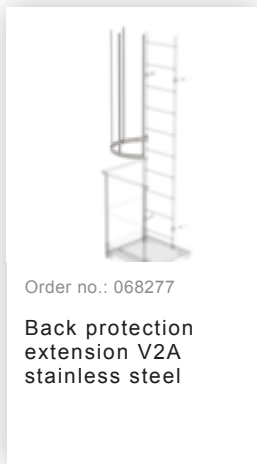

Order no.: 068049

Exit side-rail angled V2A stainless steel

Order no.: 068050

Exit side-rail with railing attachment Stainless steel

Order no.: 068253

Ground attachment for base plate for vertical ladders

Order no.: 064183

Roof parapet bridge stainless steel special length 1200mm

Order no.: 064184

Roof parapet bridge stainless steel special length 1400mm

Order no.: 064185

Roof parapet bridge stainless steel special length 1600mm

Order no.: 063502

Safety doors without fall protection rail Version from 01-2010

Order no.: 063962

**Rotating access
protection unit**
Galvanised steel

Order no.: 019176

Inventory sticker

Order no.: 019175

Inspection sticker
40 x 40 mm