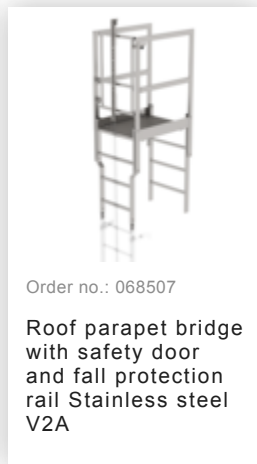

Order no.: 530260

**Multiple-flight vertical
ladder with back
protection (emergency
ladder) stainless steel
18.00m**

Accessories for the product family

Order no.: 068234

Ø 700 mm back protection hoop with mounting kit

Order no.: 068049

Exit side-rail angled V2A stainless steel

Order no.: 068050

Exit side-rail with railing attachment Stainless steel

Order no.: 068253

Ground attachment for base plate for vertical ladders

Order no.: 064183

Roof parapet bridge stainless steel special length 1200mm

Order no.: 064184

Roof parapet bridge stainless steel special length 1400mm

Order no.: 064185

Roof parapet bridge stainless steel special length 1600mm

Order no.: 063502

Safety doors without fall protection rail Version from 01-2010

Order no.: 063962

**Rotating access
protection unit**
Galvanised steel

Order no.: 019176

Inventory sticker

Order no.: 019175

Inspection sticker
40 x 40 mm