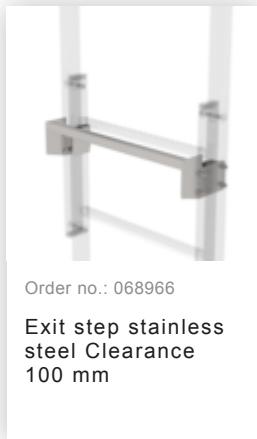

Order no.: 068049

Exit side-rail angled V2A stainless steel

Order no.: 068050

Exit side-rail with railing attachment Stainless steel

Order no.: 068253

Ground attachment for base plate for vertical ladders

Order no.: 064183

Roof parapet bridge stainless steel special length 1200mm

Order no.: 064184

Roof parapet bridge stainless steel special length 1400mm

Order no.: 064185

Roof parapet bridge stainless steel special length 1600mm

Order no.: 063502

Safety doors without fall protection rail Version from 01-2010

Order no.: 063962

**Rotating access
protection unit**
Galvanised steel

Order no.: 019176

Inventory sticker

Order no.: 019175

Inspection sticker
40 x 40 mm