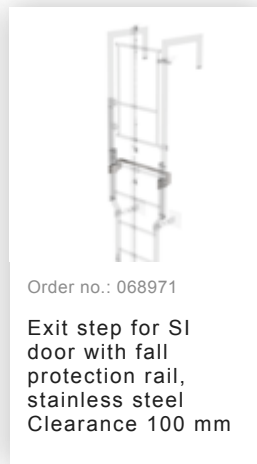

Order no.: 068049

Exit side-rail angled V2A stainless steel

Order no.: 068050

Exit side-rail with railing attachment Stainless steel

Order no.: 068253

Ground attachment for base plate for vertical ladders

Order no.: 064183

Roof parapet bridge stainless steel special length 1200mm

Order no.: 064184

Roof parapet bridge stainless steel special length 1400mm

Order no.: 064185

Roof parapet bridge stainless steel special length 1600mm

Order no.: 063502

Safety doors without fall protection rail Version from 01-2010

Order no.: 063962

**Rotating access
protection unit**
Galvanised steel

Order no.: 019176

Inventory sticker

Order no.: 019175

Inspection sticker
40 x 40 mm