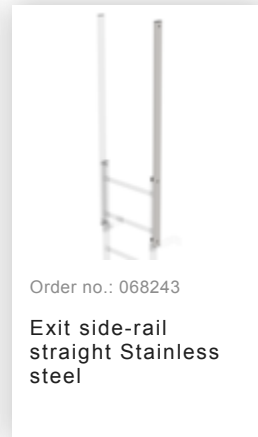

Order no.: 530260

**Multiple-flight vertical
ladder with back
protection (emergency
ladder) stainless steel
18.00m**

Accessories for the product family

Order no.: 068234

Ø 700 mm back protection hoop with mounting kit

Order no.: 068235

Back protection brace for fixed ladders Stainless steel

Order no.: 068963

Back protection hoop offset design Stainless steel V2A

Order no.: 068961

Transfer platform between ladder sections, Ø 700 mm V2A stainless steel

Order no.: 068236

Vertical ladder connector 200 mm Edelstahl

Order no.: 019126

Shaft ladder, V4A stainless steel 470mm

Order no.: 068239

Connecting brace Stainless steel

Order no.: 063257

Wall anchor U-bracket, rigid Wall clearance 150 mm

Order no.: 063259

Wall anchor U-bracket, rigid Wall clearance 200 mm

Order no.: 063263

Wall anchor U-bracket, adjustable, 165–205 mm, galvanised steel 165–205 mm, galvanised steel

Order no.: 063260

Wall anchor U-bracket, adjustable, 200–275 mm, galvanised steel 200–275 mm, galvanised steel