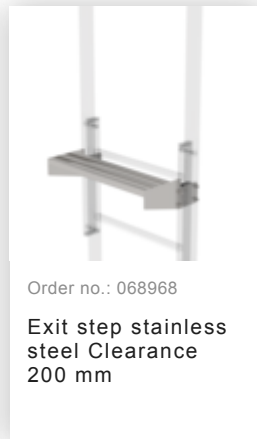

Order no.: 068049

Exit side-rail angled V2A stainless steel

Order no.: 068050

Exit side-rail with railing attachment Stainless steel

Order no.: 068253

Ground attachment for base plate for vertical ladders

Order no.: 064183

Roof parapet bridge stainless steel special length 1200mm

Order no.: 064184

Roof parapet bridge stainless steel special length 1400mm

Order no.: 064185

Roof parapet bridge stainless steel special length 1600mm

Order no.: 063502

Safety doors without fall protection rail Version from 01-2010

Order no.: 063962

**Rotating access
protection unit**
Galvanised steel

Order no.: 019176

Inventory sticker

Order no.: 019175

Inspection sticker
40 x 40 mm