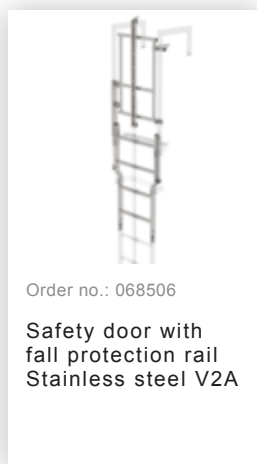

Order no.: 068049

Exit side-rail angled V2A stainless steel

Order no.: 068050

Exit side-rail with railing attachment Stainless steel

Order no.: 068253

Ground attachment for base plate for vertical ladders

Order no.: 064183

Roof parapet bridge stainless steel special length 1200mm

Order no.: 064184

Roof parapet bridge stainless steel special length 1400mm

Order no.: 064185

Roof parapet bridge stainless steel special length 1600mm

Order no.: 063502

Safety doors without fall protection rail Version from 01-2010

Order no.: 063962

**Rotating access
protection unit**
Galvanised steel

Order no.: 019176

Inventory sticker

Order no.: 019175

Inspection sticker
40 x 40 mm