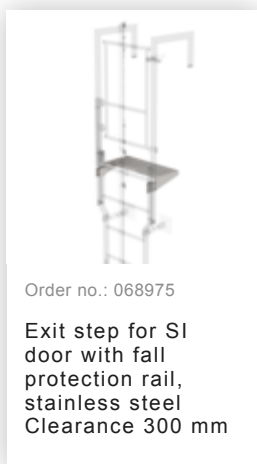

Order no.: 068049

Exit side-rail angled V2A stainless steel

Order no.: 068050

Exit side-rail with railing attachment Stainless steel

Order no.: 068253

Ground attachment for base plate for vertical ladders

Order no.: 064183

Roof parapet bridge stainless steel special length 1200mm

Order no.: 064184

Roof parapet bridge stainless steel special length 1400mm

Order no.: 064185

Roof parapet bridge stainless steel special length 1600mm

Order no.: 063502

Safety doors without fall protection rail Version from 01-2010

Order no.: 063962

**Rotating access
protection unit**
Galvanised steel

Order no.: 019176

Inventory sticker

Order no.: 019175

Inspection sticker
40 x 40 mm