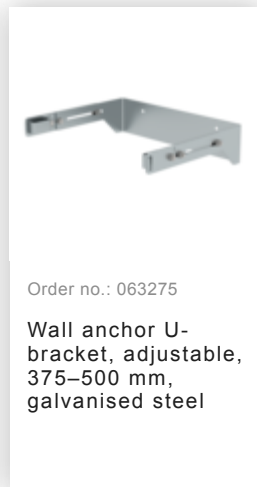

Order no.: 530265

**Multiple-flight vertical
ladder with back
protection (emergency
ladder) stainless steel
18.84m**

Accessories for the product family

Order no.: 068261

Wall anchor w. Clamping bracket, adjustable, 275–375 mm, stainless steel

Order no.: 064270

Special wall bracket, adjustment range 500-600mm, stainless steel

Order no.: 064271

Special wall bracket, adjustment range 600-700mm, stainless steel

Order no.: 064272

Special wall bracket, adjustment range 700-800mm, stainless steel

Order no.: 064273

Special wall bracket, adjustment range 800-900mm, stainless steel

Order no.: 077550

Fall protection rail 1,40m with connecting strap, stainless steel

Order no.: 077551

Fall protection rail 1,96m with connecting strap, stainless steel