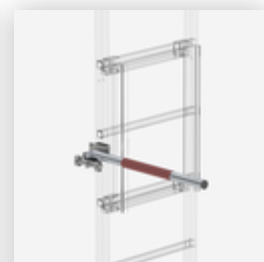

Order no.: 068972

Exit step for SI door with fall protection rail, stainless steel 150 mm clearance

Order no.: 068973

Exit step for SI door with fall protection rail, stainless steel Clearance 200 mm

Order no.: 068975

Exit step for SI door with fall protection rail, stainless steel Clearance 300 mm

Order no.: 068506

Safety door with fall protection rail Stainless steel V2A

Order no.: 062446

Access guard emergency exit ladder 12 rungs for vertical ladders

Order no.: 063504

Safety barrier for emergency descent ladder Exit on left

Order no.: 063505

Safety barrier for emergency descent ladder Exit on right

Order no.: 063962

Rotating access protection unit
Galvanised steel