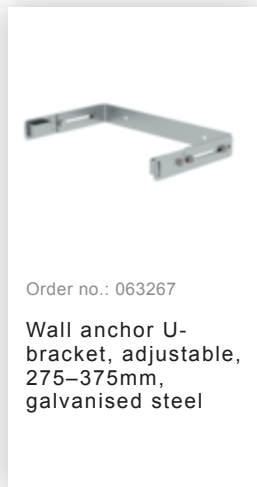

Order no.: 530265

**Multiple-flight vertical
ladder with back
protection (emergency
ladder) stainless steel
18.84m**

Accessories for the product family

Order no.: 068261

Wall anchor w. Clamping bracket, adjustable, 275–375 mm, stainless steel

Order no.: 064270

Special wall bracket, adjustment range 500-600mm, stainless steel

Order no.: 064271

Special wall bracket, adjustment range 600-700mm, stainless steel

Order no.: 064272

Special wall bracket, adjustment range 700-800mm, stainless steel

Order no.: 064273

Special wall bracket, adjustment range 800-900mm, stainless steel

Order no.: 077550

Fall protection rail 1,40m with connecting strap, stainless steel

Order no.: 077551

Fall protection rail 1,96m with connecting strap, stainless steel