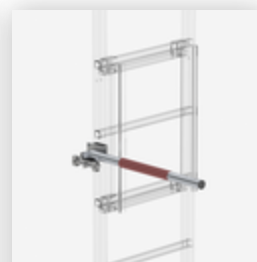

Exit step for SI door with fall protection rail, stainless steel Clearance 300 mm

Order no.: 068506

Safety door with fall protection rail Stainless steel V2A

Order no.: 062446

Access guard emergency exit ladder 12 rungs for vertical ladders

Order no.: 063504

Safety barrier for emergency descent ladder Exit on left

Order no.: 063505

Safety barrier for emergency descent ladder Exit on right

Order no.: 063962

Rotating access protection unit
Galvanised steel