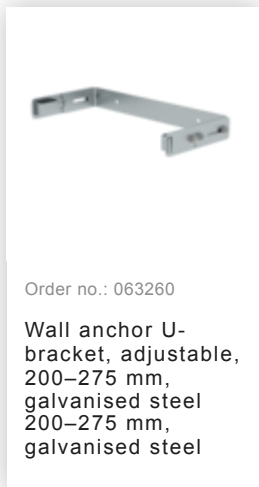

Order no.: 530265

**Multiple-flight vertical
ladder with back
protection (emergency
ladder) stainless steel
18.84m**

Accessories for the product family

Order no.: 068261

Wall anchor w. Clamping bracket, adjustable, 275–375 mm, stainless steel

Order no.: 064270

Special wall bracket, adjustment range 500-600mm, stainless steel

Order no.: 064271

Special wall bracket, adjustment range 600-700mm, stainless steel

Order no.: 064272

Special wall bracket, adjustment range 700-800mm, stainless steel

Order no.: 064273

Special wall bracket, adjustment range 800-900mm, stainless steel

Order no.: 077550

Fall protection rail 1,40m with connecting strap, stainless steel

Order no.: 077551

Fall protection rail 1,96m with connecting strap, stainless steel