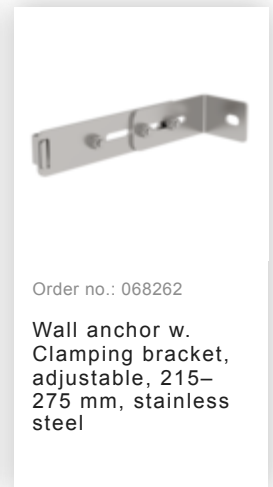

Order no.: 530265

**Multiple-flight vertical
ladder with back
protection (emergency
ladder) stainless steel
18.84m**

Accessories for the product family

Order no.: 068261

Wall anchor w. Clamping bracket, adjustable, 275–375 mm, stainless steel

Order no.: 064270

Special wall bracket, adjustment range 500-600mm, stainless steel

Order no.: 064271

Special wall bracket, adjustment range 600-700mm, stainless steel

Order no.: 064272

Special wall bracket, adjustment range 700-800mm, stainless steel

Order no.: 064273

Special wall bracket, adjustment range 800-900mm, stainless steel

Order no.: 077550

Fall protection rail 1,40m with connecting strap, stainless steel

Order no.: 077551

Fall protection rail 1,96m with connecting strap, stainless steel