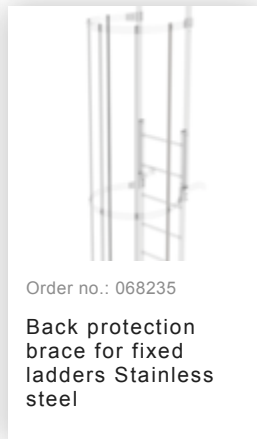

Order no.: 530265

**Multiple-flight vertical
ladder with back
protection (emergency
ladder) stainless steel
18.84m**

Accessories for the product family

Order no.: 068261

Wall anchor w. Clamping bracket, adjustable, 275–375 mm, stainless steel

Order no.: 064270

Special wall bracket, adjustment range 500-600mm, stainless steel

Order no.: 064271

Special wall bracket, adjustment range 600-700mm, stainless steel

Order no.: 064272

Special wall bracket, adjustment range 700-800mm, stainless steel

Order no.: 064273

Special wall bracket, adjustment range 800-900mm, stainless steel

Order no.: 077550

Fall protection rail 1,40m with connecting strap, stainless steel

Order no.: 077551

Fall protection rail 1,96m with connecting strap, stainless steel