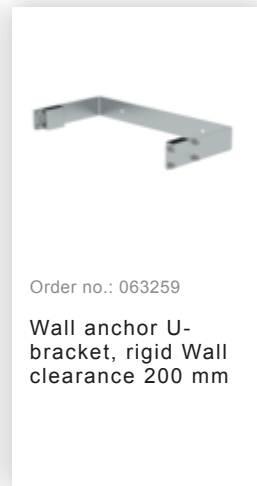

Order no.: 530265

**Multiple-flight vertical
ladder with back
protection (emergency
ladder) stainless steel
18.84m**

Accessories for the product family

Order no.: 068261

Wall anchor w. Clamping bracket, adjustable, 275–375 mm, stainless steel

Order no.: 064270

Special wall bracket, adjustment range 500-600mm, stainless steel

Order no.: 064271

Special wall bracket, adjustment range 600-700mm, stainless steel

Order no.: 064272

Special wall bracket, adjustment range 700-800mm, stainless steel