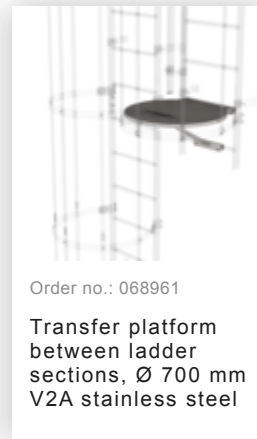

Order no.: 530265

**Multiple-flight vertical
ladder with back
protection (emergency
ladder) stainless steel
18.84m**

Accessories for the product family

Order no.: 068261

Wall anchor w. Clamping bracket, adjustable, 275–375 mm, stainless steel

Order no.: 064270

Special wall bracket, adjustment range 500-600mm, stainless steel

Order no.: 064271

Special wall bracket, adjustment range 600-700mm, stainless steel

Order no.: 064272

Special wall bracket, adjustment range 700-800mm, stainless steel

Order no.: 064273

Special wall bracket, adjustment range 800-900mm, stainless steel

Order no.: 077550

Fall protection rail 1,40m with connecting strap, stainless steel

Order no.: 077551

Fall protection rail 1,96m with connecting strap, stainless steel