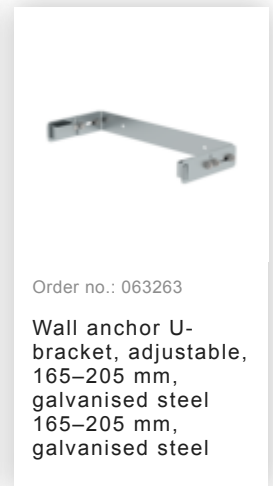

Order no.: 530265

**Multiple-flight vertical
ladder with back
protection (emergency
ladder) stainless steel
18.84m**

Accessories for the product family

Order no.: 068261

Wall anchor w. Clamping bracket, adjustable, 275–375 mm, stainless steel

Order no.: 064270

Special wall bracket, adjustment range 500-600mm, stainless steel

Order no.: 064271

Special wall bracket, adjustment range 600-700mm, stainless steel

Order no.: 064272

Special wall bracket, adjustment range 700-800mm, stainless steel

Order no.: 064273

Special wall bracket, adjustment range 800-900mm, stainless steel

Order no.: 077550

Fall protection rail 1,40m with connecting strap, stainless steel

Order no.: 077551

Fall protection rail 1,96m with connecting strap, stainless steel