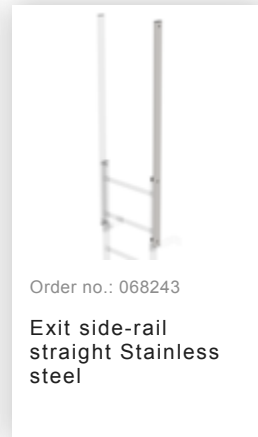

Order no.: 530270

**Multiple-flight vertical
ladder with back
protection (emergency
ladder) stainless steel
19.96m**

Accessories for the product family

Order no.: 068261

Wall anchor w. Clamping bracket, adjustable, 275–375 mm, stainless steel

Order no.: 064270

Special wall bracket, adjustment range 500-600mm, stainless steel

Order no.: 064271

Special wall bracket, adjustment range 600-700mm, stainless steel

Order no.: 064272

Special wall bracket, adjustment range 700-800mm, stainless steel

Order no.: 064273

Special wall bracket, adjustment range 800-900mm, stainless steel

Order no.: 077550

Fall protection rail 1,40m with connecting strap, stainless steel

Order no.: 077551

Fall protection rail 1,96m with connecting strap, stainless steel

Order no.: 077552

Fall protection rail 2,80m with connecting strap, stainless steel

Order no.: 068049

Exit side-rail angled V2A stainless steel

Order no.: 068050

Exit side-rail with railing attachment Stainless steel