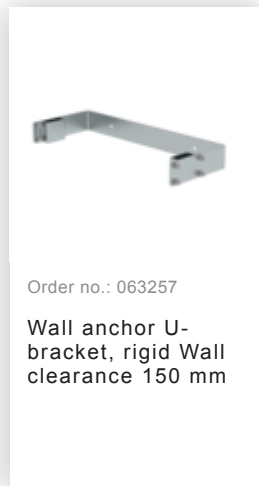

Order no.: 530270

**Multiple-flight vertical
ladder with back
protection (emergency
ladder) stainless steel
19.96m**

Accessories for the product family

Order no.: 068261

Wall anchor w. Clamping bracket, adjustable, 275–375 mm, stainless steel

Order no.: 064270

Special wall bracket, adjustment range 500-600mm, stainless steel

Order no.: 064271

Special wall bracket, adjustment range 600-700mm, stainless steel

Order no.: 064272

Special wall bracket, adjustment range 700-800mm, stainless steel

Order no.: 064273

Special wall bracket, adjustment range 800-900mm, stainless steel

Order no.: 077550

Fall protection rail 1,40m with connecting strap, stainless steel

Order no.: 077551

Fall protection rail 1,96m with connecting strap, stainless steel