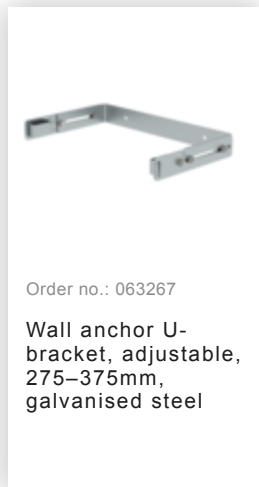

Order no.: 530270

**Multiple-flight vertical
ladder with back
protection (emergency
ladder) stainless steel
19.96m**

Accessories for the product family

Order no.: 068261

Wall anchor w. Clamping bracket, adjustable, 275–375 mm, stainless steel

Order no.: 064270

Special wall bracket, adjustment range 500-600mm, stainless steel

Order no.: 064271

Special wall bracket, adjustment range 600-700mm, stainless steel

Order no.: 064272

Special wall bracket, adjustment range 700-800mm, stainless steel

Order no.: 064273

Special wall bracket, adjustment range 800-900mm, stainless steel

Order no.: 077550

Fall protection rail 1,40m with connecting strap, stainless steel

Order no.: 077551

Fall protection rail 1,96m with connecting strap, stainless steel