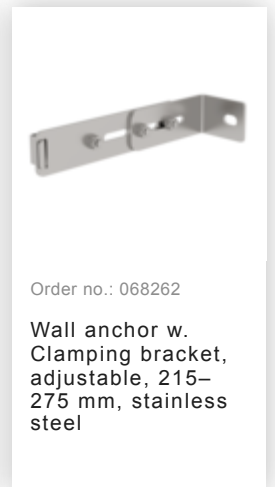

Order no.: 530270

**Multiple-flight vertical
ladder with back
protection (emergency
ladder) stainless steel
19.96m**

Accessories for the product family

Order no.: 068261

Wall anchor w. Clamping bracket, adjustable, 275–375 mm, stainless steel

Order no.: 064270

Special wall bracket, adjustment range 500-600mm, stainless steel

Order no.: 064271

Special wall bracket, adjustment range 600-700mm, stainless steel

Order no.: 064272

Special wall bracket, adjustment range 700-800mm, stainless steel

Order no.: 064273

Special wall bracket, adjustment range 800-900mm, stainless steel

Order no.: 077550

Fall protection rail 1,40m with connecting strap, stainless steel

Order no.: 077551

Fall protection rail 1,96m with connecting strap, stainless steel