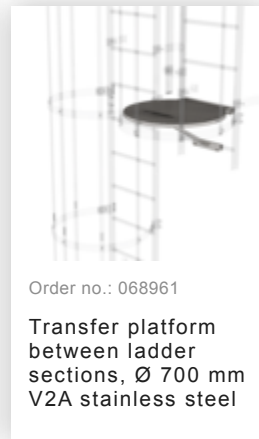

Order no.: 530270

**Multiple-flight vertical
ladder with back
protection (emergency
ladder) stainless steel
19.96m**

Accessories for the product family

Order no.: 068261

Wall anchor w. Clamping bracket, adjustable, 275–375 mm, stainless steel

Order no.: 064270

Special wall bracket, adjustment range 500-600mm, stainless steel

Order no.: 064271

Special wall bracket, adjustment range 600-700mm, stainless steel

Order no.: 064272

Special wall bracket, adjustment range 700-800mm, stainless steel

Order no.: 064273

Special wall bracket, adjustment range 800-900mm, stainless steel

Order no.: 077550

Fall protection rail 1,40m with connecting strap, stainless steel

Order no.: 077551

Fall protection rail 1,96m with connecting strap, stainless steel