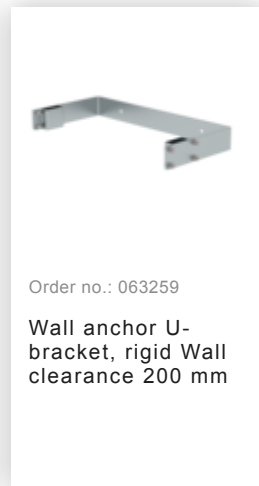

Order no.: 530270

**Multiple-flight vertical
ladder with back
protection (emergency
ladder) stainless steel
19.96m**

Accessories for the product family

Order no.: 068261

Wall anchor w. Clamping bracket, adjustable, 275–375 mm, stainless steel

Order no.: 064270

Special wall bracket, adjustment range 500-600mm, stainless steel

Order no.: 064271

Special wall bracket, adjustment range 600-700mm, stainless steel

Order no.: 064272

Special wall bracket, adjustment range 700-800mm, stainless steel

Order no.: 064273

Special wall bracket, adjustment range 800-900mm, stainless steel

Order no.: 077550

Fall protection rail 1,40m with connecting strap, stainless steel

Order no.: 077551

Fall protection rail 1,96m with connecting strap, stainless steel