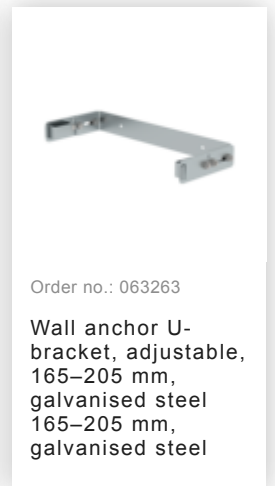

Order no.: 530270

**Multiple-flight vertical
ladder with back
protection (emergency
ladder) stainless steel
19.96m**

Accessories for the product family

Order no.: 068261

Wall anchor w. Clamping bracket, adjustable, 275–375 mm, stainless steel

Order no.: 064270

Special wall bracket, adjustment range 500-600mm, stainless steel

Order no.: 064271

Special wall bracket, adjustment range 600-700mm, stainless steel

Order no.: 064272

Special wall bracket, adjustment range 700-800mm, stainless steel

Order no.: 064273

Special wall bracket, adjustment range 800-900mm, stainless steel

Order no.: 077550

Fall protection rail 1,40m with connecting strap, stainless steel

Order no.: 077551

Fall protection rail 1,96m with connecting strap, stainless steel