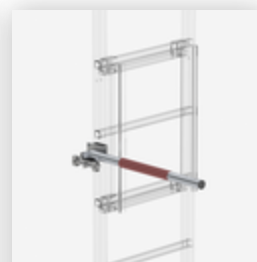

Exit step for SI door with fall protection rail, stainless steel Clearance 300 mm

Order no.: 068506

Safety door with fall protection rail Stainless steel V2A

Order no.: 062446

Access guard emergency exit ladder 12 rungs for vertical ladders

Order no.: 063504

Safety barrier for emergency descent ladder Exit on left

Order no.: 063505

Safety barrier for emergency descent ladder Exit on right

Order no.: 063962

**Rotating access
protection unit
Galvanised steel**