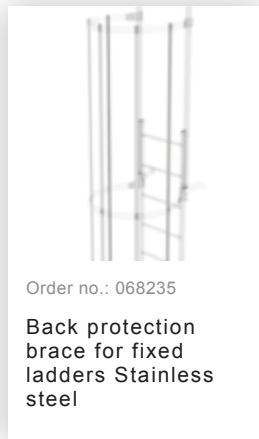

Order no.: 530270

**Multiple-flight vertical
ladder with back
protection (emergency
ladder) stainless steel
19.96m**

Accessories for the product family

Order no.: 068261

Wall anchor w. Clamping bracket, adjustable, 275–375 mm, stainless steel

Order no.: 064270

Special wall bracket, adjustment range 500-600mm, stainless steel

Order no.: 064271

Special wall bracket, adjustment range 600-700mm, stainless steel

Order no.: 064272

Special wall bracket, adjustment range 700-800mm, stainless steel

Order no.: 064273

Special wall bracket, adjustment range 800-900mm, stainless steel

Order no.: 077550

Fall protection rail 1,40m with connecting strap, stainless steel

Order no.: 077551

Fall protection rail 1,96m with connecting strap, stainless steel