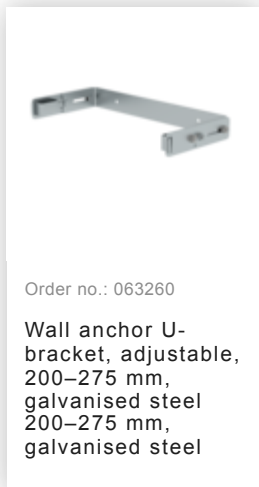

Order no.: 530270

**Multiple-flight vertical
ladder with back
protection (emergency
ladder) stainless steel
19.96m**

Accessories for the product family

Order no.: 068261

Wall anchor w. Clamping bracket, adjustable, 275–375 mm, stainless steel

Order no.: 064270

Special wall bracket, adjustment range 500-600mm, stainless steel

Order no.: 064271

Special wall bracket, adjustment range 600-700mm, stainless steel

Order no.: 064272

Special wall bracket, adjustment range 700-800mm, stainless steel

Order no.: 064273

Special wall bracket, adjustment range 800-900mm, stainless steel

Order no.: 077550

Fall protection rail 1,40m with connecting strap, stainless steel

Order no.: 077551

Fall protection rail 1,96m with connecting strap, stainless steel