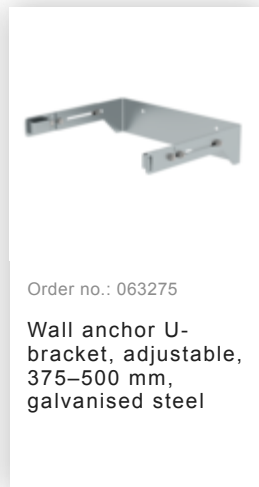

Order no.: 530270

**Multiple-flight vertical
ladder with back
protection (emergency
ladder) stainless steel
19.96m**

Accessories for the product family

Order no.: 068261

Wall anchor w. Clamping bracket, adjustable, 275–375 mm, stainless steel

Order no.: 064270

Special wall bracket, adjustment range 500-600mm, stainless steel

Order no.: 064271

Special wall bracket, adjustment range 600-700mm, stainless steel

Order no.: 064272

Special wall bracket, adjustment range 700-800mm, stainless steel

Order no.: 064273

Special wall bracket, adjustment range 800-900mm, stainless steel

Order no.: 077550

Fall protection rail 1,40m with connecting strap, stainless steel

Order no.: 077551

Fall protection rail 1,96m with connecting strap, stainless steel