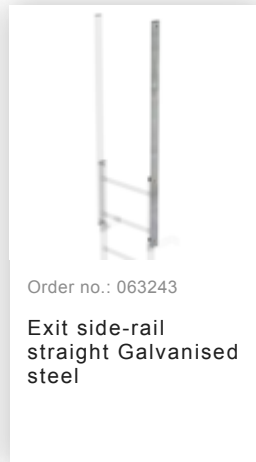

Order no.: 520230

**Multiple-flight vertical  
ladder with back  
protection (emergency  
ladder) galvanised steel  
12.12m**

### Accessories for the product family

Order no.: 063235

Back protection brace for fixed ladders Galvanised steel

Order no.: 063963

Back protection hoop offset design Galvanised steel

Order no.: 063961

Transfer platform between ladder sections, Ø 700 mm Galvanised steel

Order no.: 061236

Vertical ladder connector 200 mm Cast aluminium

Order no.: 019118

Perforated rung, bright steel 470 mm

Order no.: 068239

Connecting brace Stainless steel

Order no.: 063257

Wall anchor U-bracket, rigid Wall clearance 150 mm

Order no.: 063259

Wall anchor U-bracket, rigid Wall clearance 200 mm

Order no.: 063263

Wall anchor U-bracket, adjustable, 165–205 mm, galvanised steel 165–205 mm, galvanised steel

Order no.: 063260

Wall anchor U-bracket, adjustable, 200–275 mm, galvanised steel 200–275 mm, galvanised steel