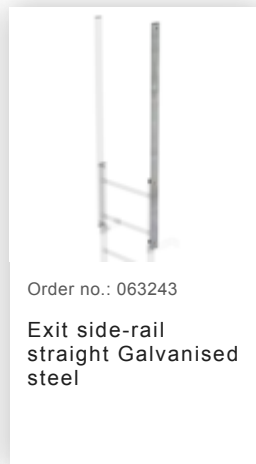

Order no.: 520230

**Multiple-flight vertical
ladder with back
protection (emergency
ladder) galvanised steel
12.12m**

Accessories for the product family

Order no.: 063235

Back protection brace for fixed ladders Galvanised steel

Order no.: 063963

Back protection hoop offset design Galvanised steel

Order no.: 063961

Transfer platform between ladder sections, Ø 700 mm Galvanised steel

Order no.: 061236

Vertical ladder connector 200 mm Cast aluminium

Order no.: 019118

Perforated rung, bright steel 470 mm

Order no.: 068239

Connecting brace Stainless steel

Order no.: 063257

Wall anchor U-bracket, rigid Wall clearance 150 mm

Order no.: 063259

Wall anchor U-bracket, rigid Wall clearance 200 mm

Order no.: 063263

Wall anchor U-bracket, adjustable, 165–205 mm, galvanised steel 165–205 mm, galvanised steel

Order no.: 063260

Wall anchor U-bracket, adjustable, 200–275 mm, galvanised steel 200–275 mm, galvanised steel