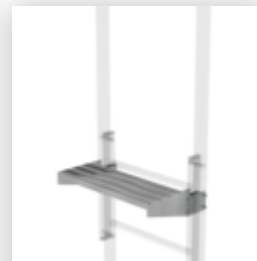

Order no.: 063969

Exit step
galvanised steel
Clearance 250 mm