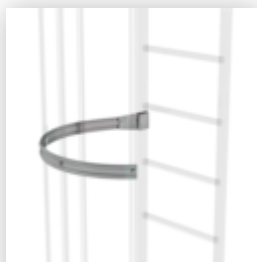

Order no.: 063184

Roof parapet bridge galvanised steel special length 1280 mm clear length

Order no.: 063185

Roof parapet bridge galvanised steel special length 1480 mm clear length

Order no.: 063502

Safety doors without fall protection rail Version from 01-2010

Order no.: 063966

Exit step
galvanised steel
Clearance 100 mm

Order no.: 063967

Exit step
galvanised steel
Clearance 150 mm

Order no.: 063968

Exit step
galvanised steel
Clearance 200 mm

Order no.: 063969

Exit step
galvanised steel
Clearance 250 mm

Order no.: 063970

Exit step
galvanised steel
Clearance 300 mm

Order no.: 063237

Back protection
hoop lateral exit
Galvanised exit
with mounting kit

Order no.: 068277

Back protection
extension V2A
stainless steel