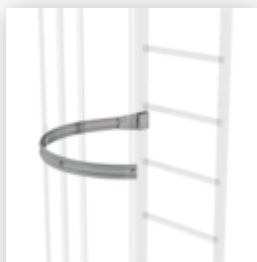

Order no.: 063237

Back protection
hoop lateral exit
Galvanised exit
with mounting kit