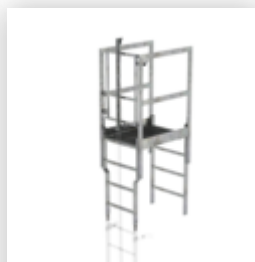

Order no.: 068277

Back protection  
extension V2A  
stainless steel

Order no.: 063507

Roof parapet bridge  
with safety door  
and fall protection  
rail Galvanised  
steel

Order no.: 063971

Exit step for SI  
door with fall  
protection rail,  
galvanised steel  
Clearance width  
100 mm