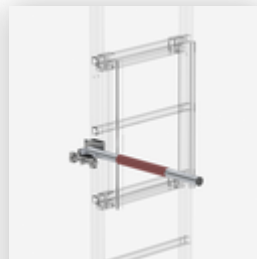

Order no.: 063505

Safety barrier for
emergency descent
ladder Exit on right