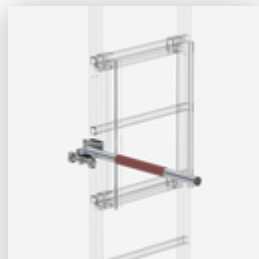

Order no.: 063972

Exit step for SI door with fall protection rail,  
galvanised steel  
Clearance width 150 mm

Order no.: 063973

Exit step for SI door with fall protection rail,  
galvanised steel  
Clearance width 200 mm

Order no.: 063974

Exit step for SI door with fall protection rail,  
galvanised steel  
Clearance 250 mm

Order no.: 063975

Exit step for SI door with fall protection rail,  
galvanised steel  
Clearance width 300 mm

Order no.: 063506

Safety door with fall protection rail  
Galvanised steel

Order no.: 062446

Access guard  
emergency exit  
ladder 12 rungs for  
vertical ladders

Order no.: 063504

Safety barrier for  
emergency descent  
ladder Exit on left