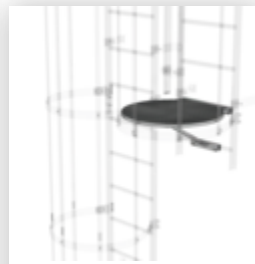

Order no.: 063265

Ladder section
galvanised steel 10
rungs

Order no.: 063266

Ladder section
galvanised steel 13
rungs

Order no.: 063243

Exit side-rail
straight Galvanised
steel

Order no.: 063249

Rigid wall anchor
200 mm,
galvanised steel
starr 200mm Stahl
feuerverzinkt

Order no.: 063234

Ø 700 mm back protection hoop complete with mounting kit

Order no.: 063235

Back protection brace for fixed ladders Galvanised steel

Order no.: 063963

Back protection hoop offset design Galvanised steel

Order no.: 063961

Transfer platform between ladder sections, Ø 700 mm Galvanised steel

Order no.: 061236

Vertical ladder connector 200 mm Cast aluminium

Order no.: 019118

Perforated rung, bright steel 470 mm