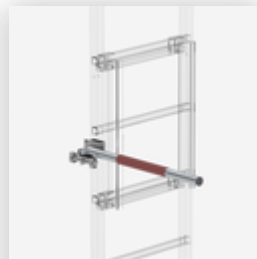

Order no.: 063506

Safety door with fall protection rail
Galvanised steel

Order no.: 062446

Access guard
emergency exit
ladder 12 rungs for
vertical ladders

Order no.: 063504

Safety barrier for
emergency descent
ladder Exit on left