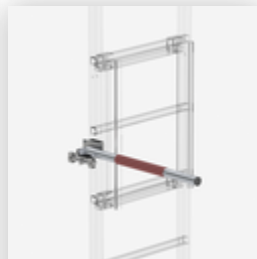

Order no.: 063972

Exit step for SI door with fall protection rail,
galvanised steel
Clearance width 150 mm

Order no.: 063973

Exit step for SI door with fall protection rail,
galvanised steel
Clearance width 200 mm

Order no.: 063974

Exit step for SI door with fall protection rail,
galvanised steel
Clearance 250 mm

Order no.: 063975

Exit step for SI door with fall protection rail,
galvanised steel
Clearance width 300 mm

Order no.: 063506

Safety door with fall protection rail
Galvanised steel

Order no.: 062446

Access guard
emergency exit
ladder 12 rungs for
vertical ladders

Order no.: 063504

Safety barrier for
emergency descent
ladder Exit on left