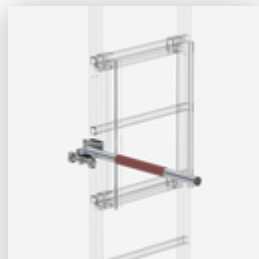

Order no.: 063972

Exit step for SI door with fall protection rail,
galvanised steel
Clearance width 150 mm

Order no.: 063973

Exit step for SI door with fall protection rail,
galvanised steel
Clearance width 200 mm

Order no.: 063974

Exit step for SI door with fall protection rail,
galvanised steel
Clearance 250 mm

Order no.: 063975

Exit step for SI door with fall protection rail,
galvanised steel
Clearance width 300 mm

Order no.: 063506

Safety door with fall protection rail
Galvanised steel

Order no.: 062446

Access guard
emergency exit
ladder 12 rungs for
vertical ladders

Order no.: 063504

Safety barrier for
emergency descent
ladder Exit on left