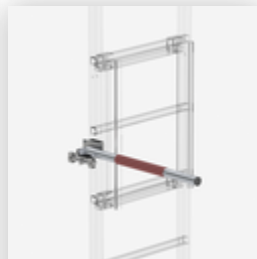

Order no.: 063973

Exit step for SI door with fall protection rail,
galvanised steel
Clearance width 200 mm

Order no.: 063974

Exit step for SI door with fall protection rail,
galvanised steel
Clearance 250 mm

Order no.: 063975

Exit step for SI door with fall protection rail,
galvanised steel
Clearance width 300 mm

Order no.: 063506

Safety door with fall protection rail
Galvanised steel

Order no.: 062446

Access guard
emergency exit
ladder 12 rungs for
vertical ladders