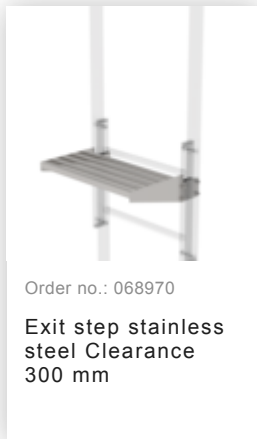

Order no.: 500115

Single-flight vertical  
ladder with back  
protection anodised  
aluminium 8.48m

Order no.: 063969

Exit step galvanised steel  
Clearance 250 mm

Order no.: 063970

Exit step galvanised steel  
Clearance 300 mm

Order no.: 068966

Exit step stainless steel  
Clearance 100 mm

Order no.: 068967

Exit step stainless steel 150 mm  
clearance

Order no.: 068968

Exit step stainless steel  
Clearance 200 mm

Order no.: 063253

Ground attachment for base plate for vertical ladders galvanised steel

Order no.: 068253