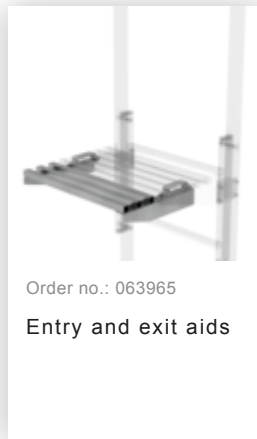

Order no.: 500115

Single-flight vertical  
ladder with back  
protection anodised  
aluminium 8.48m

Order no.: 063969

Exit step galvanised steel  
Clearance 250 mm

Order no.: 063970

Exit step galvanised steel  
Clearance 300 mm

Order no.: 068966

Exit step stainless steel  
Clearance 100 mm

Order no.: 068967

Exit step stainless steel 150 mm  
clearance

Order no.: 068968

Exit step stainless steel  
Clearance 200 mm

Order no.: 063253

Ground attachment for base plate for vertical ladders galvanised steel

Order no.: 068253