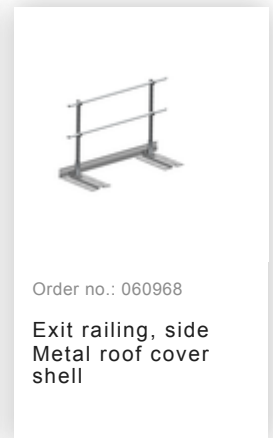

Order no.: 500115

Single-flight vertical  
ladder with back  
protection anodised  
aluminium 8.48m

Order no.: 063969

Exit step galvanised steel  
Clearance 250 mm

Order no.: 063970

Exit step galvanised steel  
Clearance 300 mm

Order no.: 068966

Exit step stainless steel  
Clearance 100 mm

Order no.: 068967

Exit step stainless steel 150 mm  
clearance

Order no.: 068968

Exit step stainless steel  
Clearance 200 mm

Order no.: 063253

Ground attachment for base plate for vertical ladders galvanised steel

Order no.: 068253