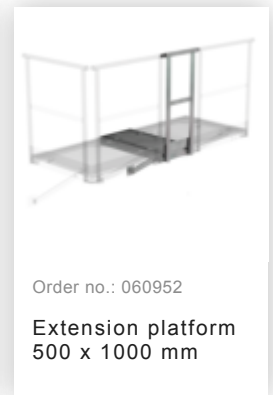

Order no.: 500115

Single-flight vertical  
ladder with back  
protection anodised  
aluminium 8.48m

Exit step stainless steel 150 mm  
clearance

Order no.: 068968

Exit step stainless steel  
Clearance 200 mm

Order no.: 063253

Ground attachment for base plate for vertical ladders galvanised steel

Order no.: 068253