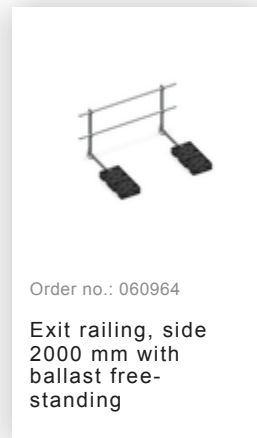

Order no.: 500115

Single-flight vertical  
ladder with back  
protection anodised  
aluminium 8.48m

Order no.: 063969

Exit step galvanised steel  
Clearance 250 mm

Order no.: 063970

Exit step galvanised steel  
Clearance 300 mm

Order no.: 068966

Exit step stainless steel  
Clearance 100 mm

Order no.: 068967

Exit step stainless steel 150 mm  
clearance

Order no.: 068968

Exit step stainless steel  
Clearance 200 mm

Order no.: 063253

Ground attachment for base plate for vertical ladders galvanised steel

Order no.: 068253