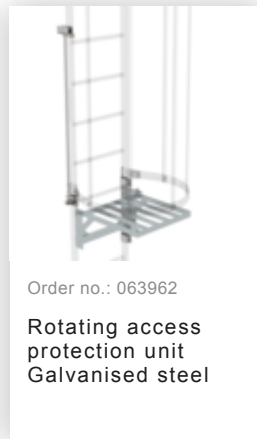

Order no.: 530115

Single-flight vertical  
ladder with back  
protection stainless steel  
8.48m

Exit step stainless steel 150 mm  
clearance

Order no.: 068968

Exit step stainless steel  
Clearance 200 mm

Order no.: 068253

Ground attachment  
for base plate for  
vertical ladders

Order no.: 063278

Wall anchor

Order no.: 063962

Rotating access  
protection unit  
Galvanised steel

Order no.: 061445

Access protection  
access ladder

Order no.: 019007

Identification plate  
for fall protection  
device for fall  
protection