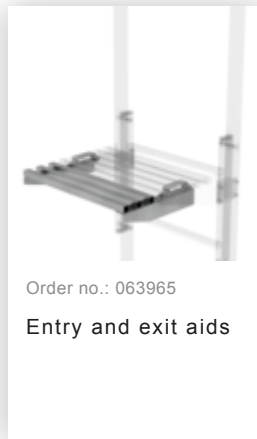

Order no.: 530115

Single-flight vertical  
ladder with back  
protection stainless steel  
8.48m

Order no.: 063969

Exit step galvanised steel  
Clearance 250 mm

Order no.: 063970

Exit step galvanised steel  
Clearance 300 mm

Order no.: 068966

Exit step stainless steel  
Clearance 100 mm

Order no.: 068967

Exit step stainless steel 150 mm  
clearance

Order no.: 068968

Exit step stainless steel  
Clearance 200 mm

Order no.: 068253

Ground attachment  
for base plate for  
vertical ladders

Order no.: 063278

Wall anchor