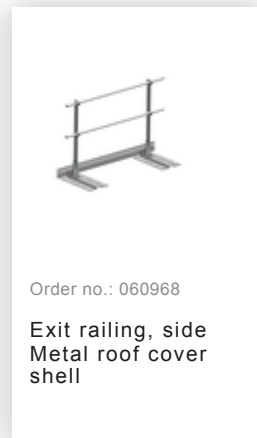

Order no.: 530115

Single-flight vertical  
ladder with back  
protection stainless steel  
8.48m

Order no.: 063969

Exit step galvanised steel  
Clearance 250 mm

Order no.: 063970

Exit step galvanised steel  
Clearance 300 mm

Order no.: 068966

Exit step stainless steel  
Clearance 100 mm

Order no.: 068967

Exit step stainless steel 150 mm  
clearance

Order no.: 068968

Exit step stainless steel  
Clearance 200 mm

Order no.: 068253

Ground attachment  
for base plate for  
vertical ladders

Order no.: 063278

Wall anchor