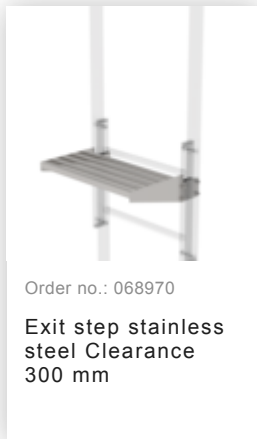

Order no.: 530115

Single-flight vertical  
ladder with back  
protection stainless steel  
8.48m

Order no.: 063969

Exit step galvanised steel  
Clearance 250 mm

Order no.: 063970

Exit step galvanised steel  
Clearance 300 mm

Order no.: 068966

Exit step stainless steel  
Clearance 100 mm

Order no.: 068967

Exit step stainless steel 150 mm  
clearance

Order no.: 068968

Exit step stainless steel  
Clearance 200 mm

Order no.: 068253

Ground attachment  
for base plate for  
vertical ladders

Order no.: 063278

Wall anchor