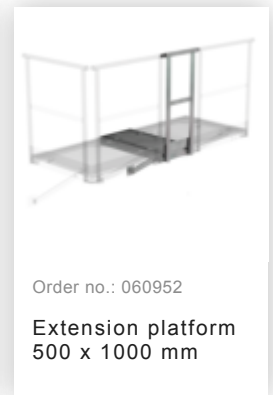

Order no.: 530115

Single-flight vertical  
ladder with back  
protection stainless steel  
8.48m

Exit step stainless steel 150 mm  
clearance

Order no.: 068968

Exit step stainless steel  
Clearance 200 mm

Order no.: 068253

Ground attachment  
for base plate for  
vertical ladders

Order no.: 063278

Wall anchor