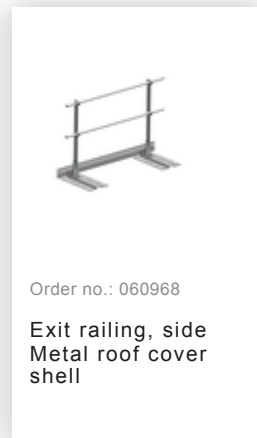

Order no.: 530125

Single-flight vertical
ladder with back
protection stainless steel
10.72m

Accessories for this product

Accessories for the product family

Order no.: 063502

Safety doors without fall protection rail
Version from 01-2010

Order no.: 063968

Exit step galvanised steel
Clearance 200 mm

Order no.: 063969

Exit step galvanised steel
Clearance 250 mm

Order no.: 063970

Exit step galvanised steel
Clearance 300 mm

Order no.: 068966

Exit step stainless steel
Clearance 100 mm

Order no.: 068967

Exit step stainless steel 150 mm
clearance

Order no.: 068968

Exit step stainless steel
Clearance 200 mm

Order no.: 068253

Ground attachment
for base plate for
vertical ladders

Order no.: 063278