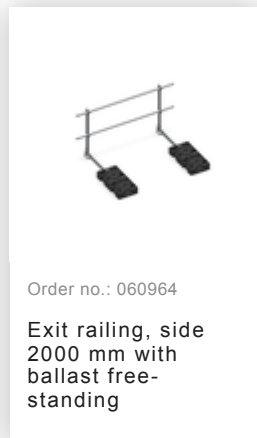

Order no.: 063968

Exit step galvanised steel
Clearance 200 mm

Order no.: 063969

Exit step galvanised steel
Clearance 250 mm

Order no.: 063970

Exit step galvanised steel
Clearance 300 mm

Order no.: 068966

Exit step stainless steel
Clearance 100 mm

Order no.: 068967

Exit step stainless steel 150 mm
clearance

Order no.: 068968

Exit step stainless steel
Clearance 200 mm

Order no.: 068253

Ground attachment
for base plate for
vertical ladders

Order no.: 063278