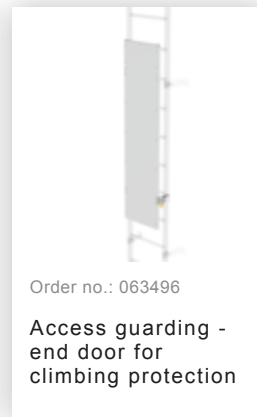

Order no.: 530125

Single-flight vertical
ladder with back
protection stainless steel
10.72m

Accessories for this product

Accessories for the product family

Order no.: 063502

Safety doors without fall protection rail
Version from 01-2010

Wall anchor

Order no.: 063962

Rotating access
protection unit
Galvanised steel

Order no.: 061445

Access protection
access ladder

Order no.: 019007

Identification plate
for fall protection
device for fall
protection

Order no.: 019107

Identification
sticker for fall
protection device

Order no.: 019175

Inspection sticker
40 x 40 mm

Order no.: 019176

Inventory sticker

Order no.: 063496

Access guarding -
end door for
climbing protection