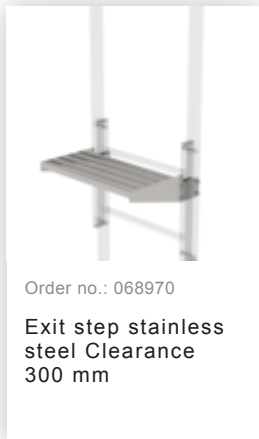

Order no.: 530125

Single-flight vertical
ladder with back
protection stainless steel
10.72m

Accessories for this product

Accessories for the product family

Order no.: 063502

Safety doors without fall protection rail
Version from 01-2010

Order no.: 063968

Exit step galvanised steel
Clearance 200 mm

Order no.: 063969

Exit step galvanised steel
Clearance 250 mm

Order no.: 063970

Exit step galvanised steel
Clearance 300 mm

Order no.: 068966

Exit step stainless steel
Clearance 100 mm

Order no.: 068967

Exit step stainless steel 150 mm
clearance

Order no.: 068968

Exit step stainless steel
Clearance 200 mm

Order no.: 068253

Ground attachment
for base plate for
vertical ladders

Order no.: 063278