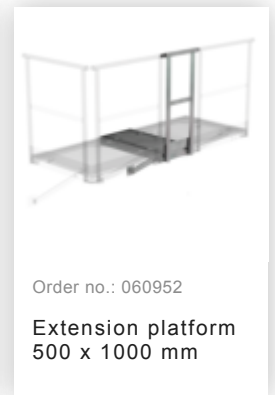

Order no.: 530125

Single-flight vertical
ladder with back
protection stainless steel
10.72m

Accessories for this product

Accessories for the product family

Order no.: 063502

Safety doors without fall protection rail
Version from 01-2010

Order no.: 068967

Exit step stainless steel 150 mm
clearance

Order no.: 068968

Exit step stainless steel
Clearance 200 mm

Order no.: 068253

Ground attachment
for base plate for
vertical ladders

Order no.: 063278