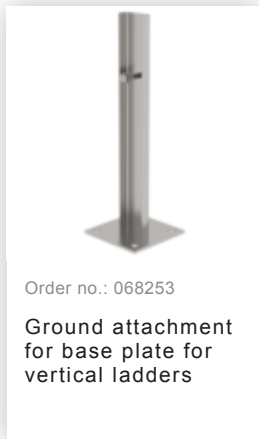

Order no.: 530125

Single-flight vertical
ladder with back
protection stainless steel
10.72m

Accessories for this product

Accessories for the product family

Order no.: 063502

Safety doors without fall protection rail
Version from 01-2010

Order no.: 068967

Exit step stainless steel 150 mm
clearance

Order no.: 068968

Exit step stainless steel
Clearance 200 mm

Order no.: 068253

Ground attachment
for base plate for
vertical ladders

Order no.: 063278

Wall anchor

Order no.: 063962

Rotating access
protection unit
Galvanised steel

Order no.: 061445

Access protection
access ladder

Order no.: 019007

Identification plate
for fall protection
device for fall
protection