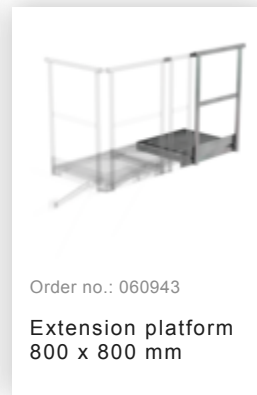

Order no.: 530125

Single-flight vertical
ladder with back
protection stainless steel
10.72m

Accessories for this product

Accessories for the product family

Order no.: 063502

Safety doors without fall protection rail
Version from 01-2010

Order no.: 068967

Exit step stainless steel 150 mm
clearance

Order no.: 068968

Exit step stainless steel
Clearance 200 mm

Order no.: 068253

Ground attachment
for base plate for
vertical ladders

Order no.: 063278