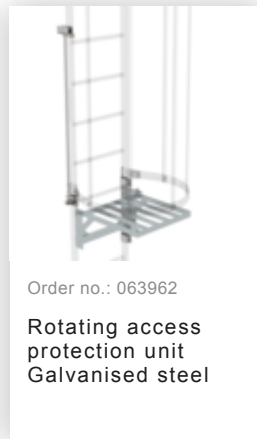

Order no.: 530125

Single-flight vertical
ladder with back
protection stainless steel
10.72m

Accessories for this product

Accessories for the product family

Order no.: 063502

Safety doors without fall protection rail
Version from 01-2010

Order no.: 068967

Exit step stainless steel 150 mm
clearance

Order no.: 068968

Exit step stainless steel
Clearance 200 mm

Order no.: 068253

Ground attachment
for base plate for
vertical ladders

Order no.: 063278

Wall anchor

Order no.: 063962

Rotating access
protection unit
Galvanised steel

Order no.: 061445

Access protection
access ladder

Order no.: 019007

Identification plate
for fall protection
device for fall
protection