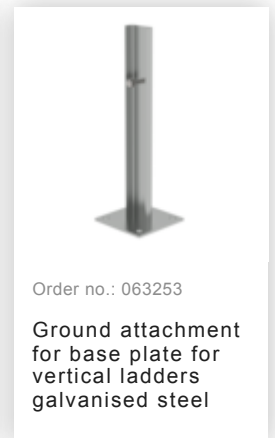

Order no.: 530125

Single-flight vertical
ladder with back
protection stainless steel
10.72m

Accessories for this product

Accessories for the product family

Order no.: 063502

Safety doors without fall protection rail
Version from 01-2010

Order no.: 062969

Exit step bright aluminium
Clearance 250 mm

Order no.: 062970

Exit step bright aluminium
Clearance 300 mm

Order no.: 063966

Exit step galvanised steel
Clearance 100 mm

Order no.: 063967

Exit step galvanised steel
Clearance 150 mm

Order no.: 063968

Exit step galvanised steel
Clearance 200 mm

Order no.: 063969

Exit step galvanised steel
Clearance 250 mm

Order no.: 063970

Exit step galvanised steel
Clearance 300 mm

Order no.: 068966

Exit step stainless steel
Clearance 100 mm

Order no.: 068967

Exit step stainless steel 150 mm
clearance

Order no.: 068968

Exit step stainless steel
Clearance 200 mm

Order no.: 068253

Ground attachment
for base plate for
vertical ladders

Order no.: 063278