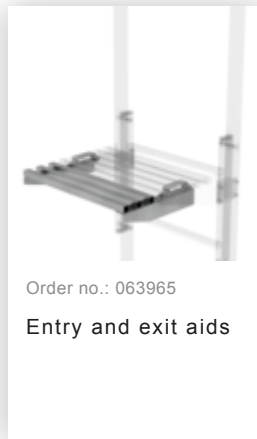

Order no.: 530125

Single-flight vertical
ladder with back
protection stainless steel
10.72m

Accessories for this product

Accessories for the product family

Order no.: 063502

Safety doors without fall protection rail
Version from 01-2010

Order no.: 063968

Exit step galvanised steel
Clearance 200 mm

Order no.: 063969

Exit step galvanised steel
Clearance 250 mm

Order no.: 063970

Exit step galvanised steel
Clearance 300 mm

Order no.: 068966

Exit step stainless steel
Clearance 100 mm

Order no.: 068967

Exit step stainless steel 150 mm
clearance

Order no.: 068968

Exit step stainless steel
Clearance 200 mm

Order no.: 068253

Ground attachment
for base plate for
vertical ladders

Order no.: 063278