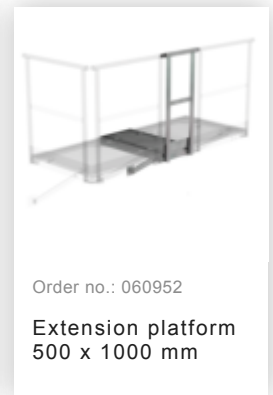

Order no.: 520115

Single-flight vertical  
ladder with back  
protection galvanised  
steel 8.48m

Exit step stainless steel 150 mm  
clearance

Order no.: 068968

Exit step stainless steel  
Clearance 200 mm

Order no.: 068253

Ground attachment  
for base plate for  
vertical ladders

Order no.: 063278

Wall anchor