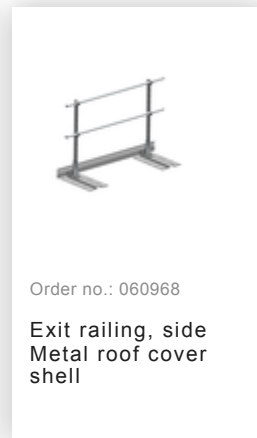

Order no.: 520115

Single-flight vertical  
ladder with back  
protection galvanised  
steel 8.48m

Order no.: 063969

Exit step galvanised steel  
Clearance 250 mm

Order no.: 063970

Exit step galvanised steel  
Clearance 300 mm

Order no.: 068966

Exit step stainless steel  
Clearance 100 mm

Order no.: 068967

Exit step stainless steel 150 mm  
clearance

Order no.: 068968

Exit step stainless steel  
Clearance 200 mm

Order no.: 068253

Ground attachment  
for base plate for  
vertical ladders

Order no.: 063278

Wall anchor