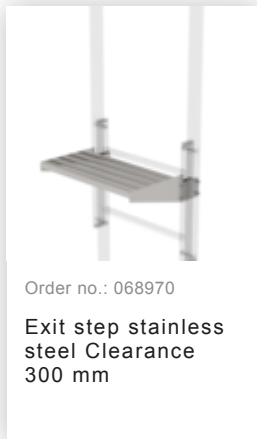

Order no.: 520115

Single-flight vertical  
ladder with back  
protection galvanised  
steel 8.48m

Order no.: 063969

Exit step galvanised steel  
Clearance 250 mm

Order no.: 063970

Exit step galvanised steel  
Clearance 300 mm

Order no.: 068966

Exit step stainless steel  
Clearance 100 mm

Order no.: 068967

Exit step stainless steel 150 mm  
clearance

Order no.: 068968

Exit step stainless steel  
Clearance 200 mm

Order no.: 068253

Ground attachment  
for base plate for  
vertical ladders

Order no.: 063278

Wall anchor