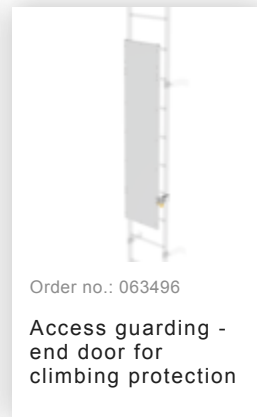

Order no.: 520115

Single-flight vertical  
ladder with back  
protection galvanised  
steel 8.48m

## Accessories for this product

---

Order no.: 062446

Access guard  
emergency exit  
ladder 12 rungs for  
vertical ladders

Order no.: 063962

Rotating access  
protection unit  
Galvanised steel

Order no.: 061445

Access protection  
access ladder

Order no.: 019007

Identification plate  
for fall protection  
device for fall  
protection

Order no.: 019107

Identification  
sticker for fall  
protection device

Order no.: 019175

Inspection sticker  
40 x 40 mm

Order no.: 019176

Inventory sticker

Order no.: 063496

Access guarding -  
end door for  
climbing protection