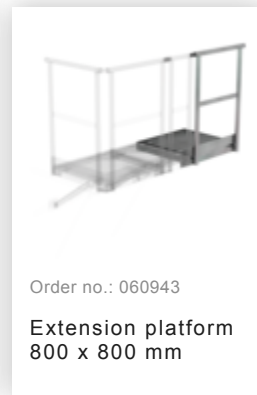

Order no.: 520115

Single-flight vertical  
ladder with back  
protection galvanised  
steel 8.48m

Order no.: 063969

Exit step galvanised steel  
Clearance 250 mm

Order no.: 063970

Exit step galvanised steel  
Clearance 300 mm

Order no.: 068966

Exit step stainless steel  
Clearance 100 mm

Order no.: 068967

Exit step stainless steel 150 mm  
clearance

Order no.: 068968

Exit step stainless steel  
Clearance 200 mm

Order no.: 068253

Ground attachment  
for base plate for  
vertical ladders

Order no.: 063278

Wall anchor