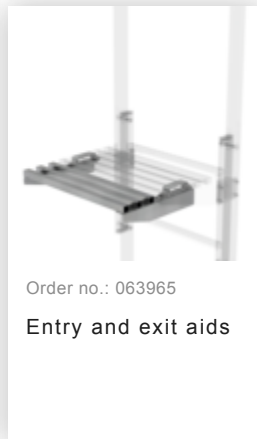

Order no.: 520115

Single-flight vertical  
ladder with back  
protection galvanised  
steel 8.48m

Order no.: 063969

Exit step galvanised steel  
Clearance 250 mm

Order no.: 063970

Exit step galvanised steel  
Clearance 300 mm

Order no.: 068966

Exit step stainless steel  
Clearance 100 mm

Order no.: 068967

Exit step stainless steel 150 mm  
clearance

Order no.: 068968

Exit step stainless steel  
Clearance 200 mm

Order no.: 068253

Ground attachment  
for base plate for  
vertical ladders

Order no.: 063278

Wall anchor