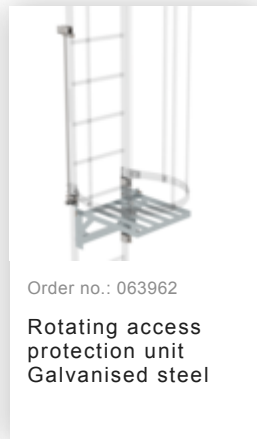

Order no.: 520115

Single-flight vertical  
ladder with back  
protection galvanised  
steel 8.48m

## Accessories for this product

---

Order no.: 062446

Access guard  
emergency exit  
ladder 12 rungs for  
vertical ladders

Exit step stainless steel 150 mm  
clearance

Order no.: 068968

Exit step stainless steel  
Clearance 200 mm

Order no.: 068253

Ground attachment  
for base plate for  
vertical ladders

Order no.: 063278

Wall anchor

Order no.: 063962

Rotating access  
protection unit  
Galvanised steel

Order no.: 061445

Access protection  
access ladder

Order no.: 019007

Identification plate  
for fall protection  
device for fall  
protection