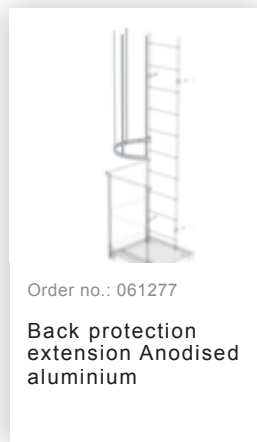

Order no.: 061050

Exit side-rail with railing attachment Anodised aluminium

Order no.: 063253

Ground attachment for base plate for vertical ladders galvanised steel

Order no.: 061181

Roof parapet bridge anodised aluminium

Order no.: 061183

Roof parapet bridge anodised aluminium special length 1200mm

Order no.: 061184

Roof parapet bridge anodised aluminium special length 1280mm

Order no.: 061185

Roof parapet bridge anodised aluminium special length 1480mm

Order no.: 063502

Safety doors without fall protection rail Version from 01-2010

Order no.: 060952

Extension platform
500 x 1000 mm

Order no.: 060942

Base platform 800
x 800 mm

Order no.: 060950

Base platform
1,000 x 1,000 mm