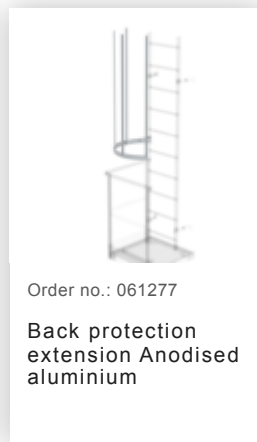

Order no.: 061050

Exit side-rail with railing attachment Anodised aluminium

Order no.: 063253

Ground attachment for base plate for vertical ladders galvanised steel

Order no.: 061181

Roof parapet bridge anodised aluminium

Order no.: 061183

Roof parapet bridge anodised aluminium special length 1200mm

Order no.: 061184

Roof parapet bridge anodised aluminium special length 1280mm

Order no.: 061185

Roof parapet bridge anodised aluminium special length 1480mm

Order no.: 063502

Safety doors without fall protection rail Version from 01-2010

Order no.: 060952

Extension platform
500 x 1000 mm

Order no.: 060942

Base platform 800
x 800 mm

Order no.: 060950

Base platform
1,000 x 1,000 mm