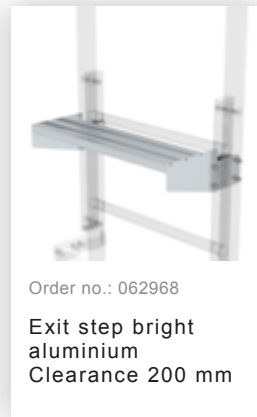

Order no.: 061050

Exit side-rail with railing attachment Anodised aluminium

Order no.: 063253

Ground attachment for base plate for vertical ladders galvanised steel

Order no.: 061181

Roof parapet bridge anodised aluminium

Order no.: 061183

Roof parapet bridge anodised aluminium special length 1200mm

Order no.: 061184

Roof parapet bridge anodised aluminium special length 1280mm

Order no.: 061185

Roof parapet bridge anodised aluminium special length 1480mm

Order no.: 063502

Safety doors without fall protection rail Version from 01-2010

Order no.: 060952

Extension platform
500 x 1000 mm

Order no.: 060942

Base platform 800
x 800 mm

Order no.: 060950

Base platform
1,000 x 1,000 mm