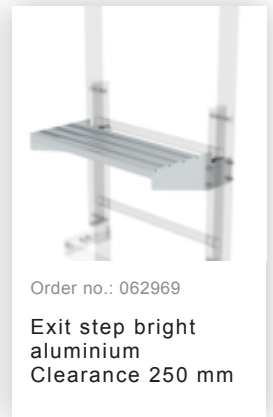

Order no.: 063262

Wall anchor w. Clamping bracket, adjustable, 215–275 mm, galvanised steel 215–275 mm adjustment range Galvanised steel

Order no.: 063261

Wall anchor w. clamping bracket, adjustable 275–375 mm, galvanised steel 275–375 mm adjustment range Galvanised steel

Order no.: 061050

Exit side-rail with railing attachment Anodised aluminium

Order no.: 063253

Ground attachment for base plate for vertical ladders galvanised steel

Order no.: 061181

Roof parapet bridge anodised aluminium

Order no.: 061183

Roof parapet bridge anodised aluminium special length 1200mm

Order no.: 061184

Roof parapet bridge anodised aluminium special length 1280mm

Order no.: 061185

Roof parapet bridge anodised aluminium special length 1480mm

Order no.: 063502

Safety doors without fall protection rail Version from 01-2010

Order no.: 060952

Extension platform
500 x 1000 mm

Order no.: 060942

Base platform 800
x 800 mm

Order no.: 060950

Base platform
1,000 x 1,000 mm