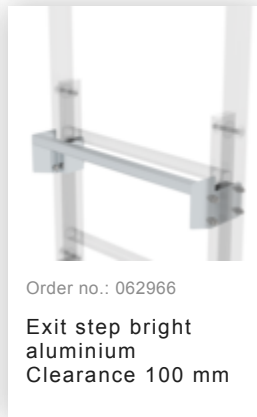

Order no.: 061050

Exit side-rail with railing attachment Anodised aluminium

Order no.: 063253

Ground attachment for base plate for vertical ladders galvanised steel

Order no.: 061181

Roof parapet bridge anodised aluminium

Order no.: 061183

Roof parapet bridge anodised aluminium special length 1200mm

Order no.: 061184

Roof parapet bridge anodised aluminium special length 1280mm

Order no.: 061185

Roof parapet bridge anodised aluminium special length 1480mm

Order no.: 063502

Safety doors without fall protection rail Version from 01-2010

Order no.: 060952

Extension platform
500 x 1000 mm

Order no.: 060942

Base platform 800
x 800 mm

Order no.: 060950

Base platform
1,000 x 1,000 mm