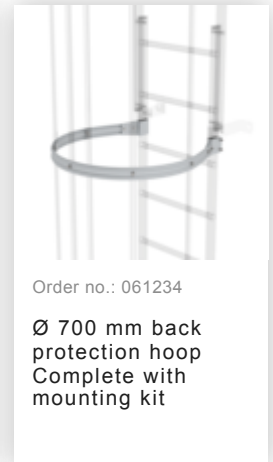

Order no.: 500130

Multiple-flight vertical
ladder with back
protection (construction)
anodised aluminium
11.84m

Accessories for the product family

Order no.: 061235

Back protection brace for fixed ladders Anodised aluminium

Order no.: 061963

Back protection hoop offset design Anodised aluminium

Order no.: 063961

Transfer platform between ladder sections, Ø 700 mm Galvanised steel

Order no.: 061236

Vertical ladder connector 200 mm Cast aluminium

Wall anchor U-bracket, adjustable, 165–205 mm, galvanised steel 165–205 mm, galvanised steel

Order no.: 063260

Wall anchor U-bracket, adjustable, 200–275 mm, galvanised steel 200–275 mm, galvanised steel