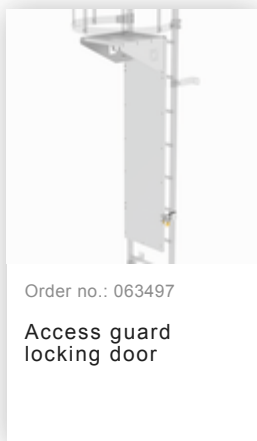

Order no.: 500130

Multiple-flight vertical
ladder with back
protection (construction)
anodised aluminium
11.84m

Accessories for the product family

Order no.: 061235

Back protection brace for fixed ladders Anodised aluminium

Order no.: 061050

Exit side-rail with railing attachment Anodised aluminium

Order no.: 063253

Ground attachment for base plate for vertical ladders galvanised steel

Order no.: 061181

Roof parapet bridge anodised aluminium

Order no.: 061183

Roof parapet bridge anodised aluminium special length 1200mm

Order no.: 061184

Roof parapet bridge anodised aluminium special length 1280mm

Order no.: 061185

Roof parapet bridge anodised aluminium special length 1480mm

Order no.: 063502

Safety doors without fall protection rail Version from 01-2010

Order no.: 060952

Extension platform
500 x 1000 mm

Order no.: 060942

Base platform 800
x 800 mm

Order no.: 060950

Base platform
1,000 x 1,000 mm