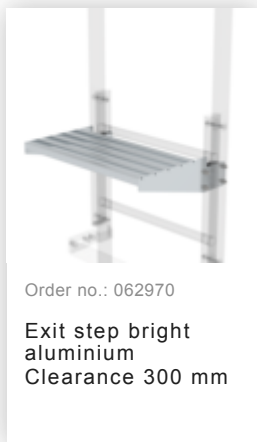

Order no.: 061050

Exit side-rail with railing attachment Anodised aluminium

Order no.: 063253

Ground attachment for base plate for vertical ladders galvanised steel

Order no.: 061181

Roof parapet bridge anodised aluminium

Order no.: 061183

Roof parapet bridge anodised aluminium special length 1200mm

Order no.: 061184

Roof parapet bridge anodised aluminium special length 1280mm

Order no.: 061185

Roof parapet bridge anodised aluminium special length 1480mm

Order no.: 063502

Safety doors without fall protection rail Version from 01-2010

Order no.: 060952

Extension platform
500 x 1000 mm

Order no.: 060942

Base platform 800
x 800 mm

Order no.: 060950

Base platform
1,000 x 1,000 mm