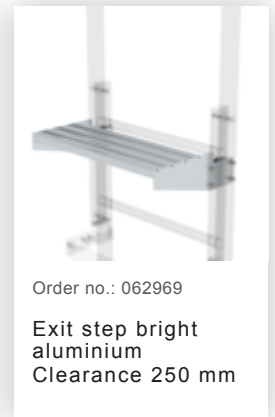

Order no.: 063262

Wall anchor w. Clamping bracket, adjustable, 215–275 mm, galvanised steel 215–275 mm adjustment range Galvanised steel

Order no.: 063261

Wall anchor w. clamping bracket, adjustable 275–375 mm, galvanised steel 275–375 mm adjustment range Galvanised steel

Order no.: 061050

Exit side-rail with railing attachment Anodised aluminium

Order no.: 063253

Ground attachment for base plate for vertical ladders galvanised steel

Order no.: 061181

Roof parapet bridge anodised aluminium

Order no.: 061183

Roof parapet bridge anodised aluminium special length 1200mm

Order no.: 061184

Roof parapet bridge anodised aluminium special length 1280mm

Order no.: 061185

Roof parapet bridge anodised aluminium special length 1480mm

Order no.: 063502

Safety doors without fall protection rail Version from 01-2010

Order no.: 060952

Extension platform
500 x 1000 mm

Order no.: 060942

Base platform 800
x 800 mm

Order no.: 060950

Base platform
1,000 x 1,000 mm