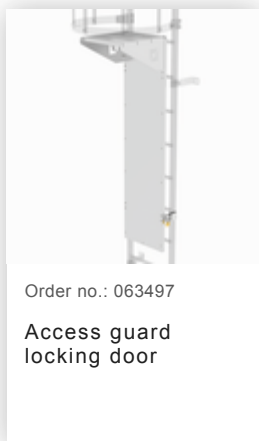

Order no.: 500130

**Multiple-flight vertical
ladder with back
protection (construction)
anodised aluminium
11.84m**

Accessories for the product family

Order no.: 061235

Back protection brace for fixed ladders Anodised aluminium

Order no.: 061050

Exit side-rail with railing attachment Anodised aluminium

Order no.: 063253

Ground attachment for base plate for vertical ladders galvanised steel

Order no.: 061181

Roof parapet bridge anodised aluminium

Order no.: 061183

Roof parapet bridge anodised aluminium special length 1200mm

Order no.: 061184

Roof parapet bridge anodised aluminium special length 1280mm

Order no.: 061185

Roof parapet bridge anodised aluminium special length 1480mm

Order no.: 063502

Safety doors without fall protection rail Version from 01-2010

Order no.: 060952

Extension platform
500 x 1000 mm

Order no.: 060942

Base platform 800
x 800 mm

Order no.: 060950

Base platform
1,000 x 1,000 mm