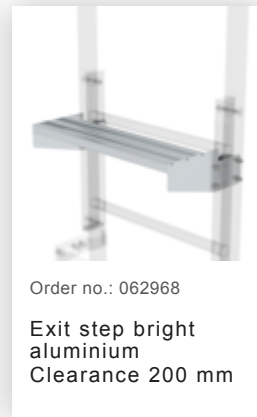

Order no.: 061050

Exit side-rail with railing attachment Anodised aluminium

Order no.: 063253

Ground attachment for base plate for vertical ladders galvanised steel

Order no.: 061181

Roof parapet bridge anodised aluminium

Order no.: 061183

Roof parapet bridge anodised aluminium special length 1200mm

Order no.: 061184

Roof parapet bridge anodised aluminium special length 1280mm

Order no.: 061185

Roof parapet bridge anodised aluminium special length 1480mm

Order no.: 063502

Safety doors without fall protection rail Version from 01-2010

Order no.: 060952

Extension platform
500 x 1000 mm

Order no.: 060942

Base platform 800
x 800 mm

Order no.: 060950

Base platform
1,000 x 1,000 mm