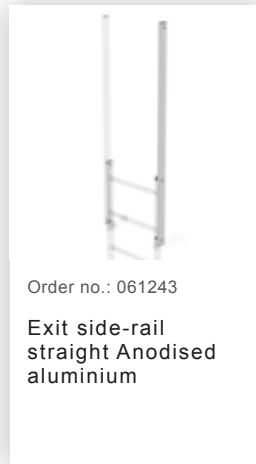

Order no.: 500130

**Multiple-flight vertical
ladder with back
protection (construction)
anodised aluminium
11.84m**

Accessories for the product family

Order no.: 061235

Back protection brace for fixed ladders Anodised aluminium

Order no.: 061963

Back protection hoop offset design Anodised aluminium

Order no.: 063961

Transfer platform between ladder sections, Ø 700 mm Galvanised steel

Order no.: 061236

Vertical ladder connector 200 mm Cast aluminium