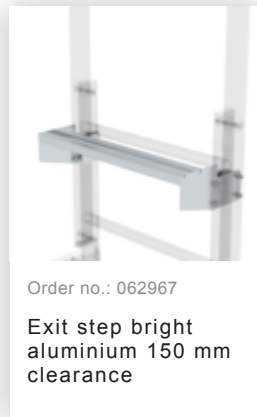

Order no.: 063262

Wall anchor w. Clamping bracket, adjustable, 215–275 mm, galvanised steel 215–275 mm adjustment range Galvanised steel

Order no.: 063261

Wall anchor w. clamping bracket, adjustable 275–375 mm, galvanised steel 275–375 mm adjustment range Galvanised steel

Order no.: 061050

Exit side-rail with railing attachment Anodised aluminium

Order no.: 063253

Ground attachment for base plate for vertical ladders galvanised steel

Order no.: 061181

Roof parapet bridge anodised aluminium

Order no.: 061183

Roof parapet bridge anodised aluminium special length 1200mm

Order no.: 061184

Roof parapet bridge anodised aluminium special length 1280mm

Order no.: 061185

Roof parapet bridge anodised aluminium special length 1480mm

Order no.: 063502

Safety doors without fall protection rail Version from 01-2010

Order no.: 060952

Extension platform
500 x 1000 mm

Order no.: 060942

Base platform 800
x 800 mm

Order no.: 060950

Base platform
1,000 x 1,000 mm