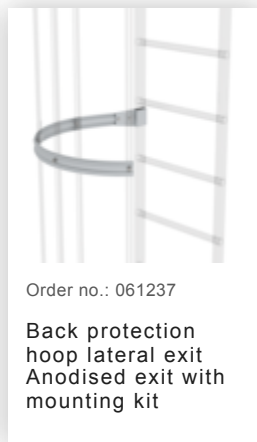

Order no.: 061050

Exit side-rail with railing attachment Anodised aluminium

Order no.: 063253

Ground attachment for base plate for vertical ladders galvanised steel

Order no.: 061181

Roof parapet bridge anodised aluminium

Order no.: 061183

Roof parapet bridge anodised aluminium special length 1200mm

Order no.: 061184

Roof parapet bridge anodised aluminium special length 1280mm

Order no.: 061185

Roof parapet bridge anodised aluminium special length 1480mm

Order no.: 063502

Safety doors without fall protection rail Version from 01-2010

Order no.: 060952

Extension platform
500 x 1000 mm

Order no.: 060942

Base platform 800
x 800 mm

Order no.: 060950

Base platform
1,000 x 1,000 mm