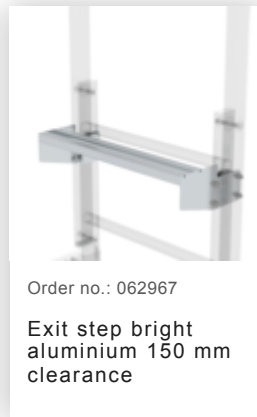

Order no.: 063262

Wall anchor w. Clamping bracket, adjustable, 215–275 mm, galvanised steel 215–275 mm adjustment range Galvanised steel

Order no.: 063261

Wall anchor w. clamping bracket, adjustable 275–375 mm, galvanised steel 275–375 mm adjustment range Galvanised steel

Order no.: 061050

Exit side-rail with railing attachment Anodised aluminium

Order no.: 063253

Ground attachment for base plate for vertical ladders galvanised steel

Order no.: 061181

Roof parapet bridge anodised aluminium

Order no.: 061183

Roof parapet bridge anodised aluminium special length 1200mm

Order no.: 061184

Roof parapet bridge anodised aluminium special length 1280mm

Order no.: 061185

Roof parapet bridge anodised aluminium special length 1480mm

Order no.: 063502

Safety doors without fall protection rail Version from 01-2010

Order no.: 060952

Extension platform
500 x 1000 mm

Order no.: 060942

Base platform 800
x 800 mm

Order no.: 060950

Base platform
1,000 x 1,000 mm