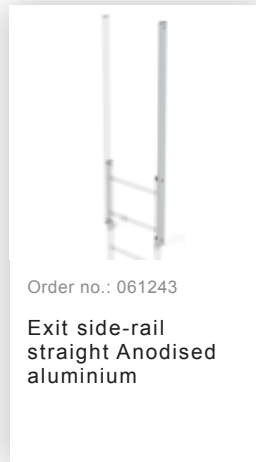

Order no.: 500130

Multiple-flight vertical
ladder with back
protection (construction)
anodised aluminium
11.84m

Accessories for the product family

Order no.: 061235

Back protection brace for fixed ladders Anodised aluminium

Order no.: 061963

Back protection hoop offset design Anodised aluminium

Order no.: 063961

Transfer platform between ladder sections, Ø 700 mm Galvanised steel

Order no.: 061236

Vertical ladder connector 200 mm Cast aluminium