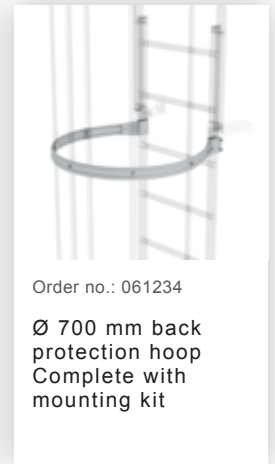

Order no.: 500130

**Multiple-flight vertical
ladder with back
protection (construction)
anodised aluminium
11.84m**

Accessories for the product family

Order no.: 061235

Back protection brace for fixed ladders Anodised aluminium

Order no.: 061963

Back protection hoop offset design Anodised aluminium

Order no.: 063961

Transfer platform between ladder sections, Ø 700 mm Galvanised steel

Order no.: 061236

Vertical ladder connector 200 mm Cast aluminium

Wall anchor U-bracket, adjustable, 165–205 mm, galvanised steel 165–205 mm, galvanised steel

Order no.: 063260

Wall anchor U-bracket, adjustable, 200–275 mm, galvanised steel 200–275 mm, galvanised steel