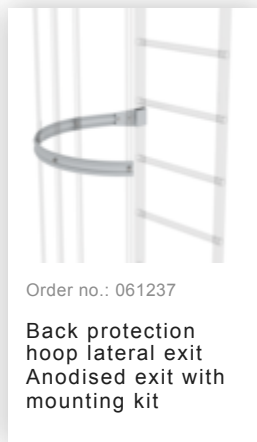

Order no.: 061050

Exit side-rail with railing attachment Anodised aluminium

Order no.: 063253

Ground attachment for base plate for vertical ladders galvanised steel

Order no.: 061181

Roof parapet bridge anodised aluminium

Order no.: 061183

Roof parapet bridge anodised aluminium special length 1200mm

Order no.: 061184

Roof parapet bridge anodised aluminium special length 1280mm

Order no.: 061185

Roof parapet bridge anodised aluminium special length 1480mm

Order no.: 063502

Safety doors without fall protection rail Version from 01-2010

Order no.: 060952

Extension platform
500 x 1000 mm

Order no.: 060942

Base platform 800
x 800 mm

Order no.: 060950

Base platform
1,000 x 1,000 mm