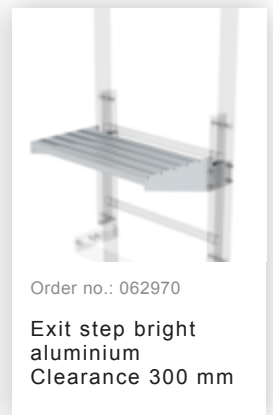

Order no.: 500160

**Multiple-flight vertical
ladder with back
protection (construction)
anodised aluminium
17.16m**

Accessories for the product family

Order no.: 061266

**Ladder section
anodised aluminium
13 rungs Anodised
aluminium**

Order no.: 063262

Wall anchor w. Clamping bracket, adjustable, 215-275 mm, galvanised steel

Order no.: 063261

Wall anchor w. clamping bracket, adjustable 275-375 mm, galvanised steel

Order no.: 063269

Wall anchor w. clamping bracket, adjustable 375-500 mm, galvanised steel

Order no.: 063270

Special wall bracket, adjustment range 500-600mm, galvanised steel

Order no.: 063271

Special wall bracket, adjustment range 600-700mm, galvanised steel

Order no.: 063272

Special wall bracket, adjustment range 700-800mm, galvanised steel

Order no.: 063273

Special wall bracket, adjustment range 800-900mm, galvanised steel

Order no.: 077059

Fall protection rail 1,40m with aluminium connecting strap

Order no.: 077058

Climbing protection rail 1.96m with aluminium connecting bracket