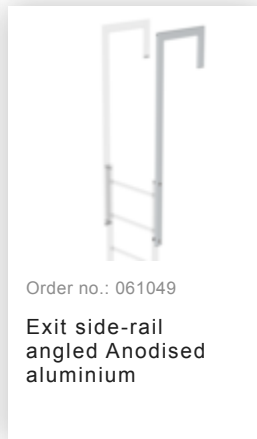

Order no.: 500160

**Multiple-flight vertical
ladder with back
protection (construction)
anodised aluminium
17.16m**

Accessories for the product family

Order no.: 061266

**Ladder section
anodised aluminium
13 rungs Anodised
aluminium**

Order no.: 063262

Wall anchor w. Clamping bracket, adjustable, 215-275 mm, galvanised steel

Order no.: 063261

Wall anchor w. clamping bracket, adjustable 275-375 mm, galvanised steel

Order no.: 063269

Wall anchor w. clamping bracket, adjustable 375-500 mm, galvanised steel

Order no.: 063270

Special wall bracket, adjustment range 500-600mm, galvanised steel

Order no.: 063271

Special wall bracket, adjustment range 600-700mm, galvanised steel

Order no.: 063272

Special wall bracket, adjustment range 700-800mm, galvanised steel

Order no.: 063273

Special wall bracket, adjustment range 800-900mm, galvanised steel

Order no.: 077059

Fall protection rail 1,40m with aluminium connecting strap

Order no.: 077058

Climbing protection rail 1.96m with aluminium connecting bracket