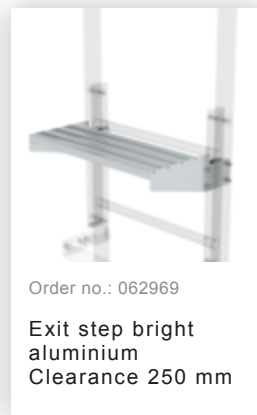

Order no.: 063262

Wall anchor w. Clamping bracket, adjustable, 215-275 mm, galvanised steel

Order no.: 063261

Wall anchor w. clamping bracket, adjustable 275-375 mm, galvanised steel

Order no.: 063269

Wall anchor w. clamping bracket, adjustable 375-500 mm, galvanised steel

Order no.: 063270

Special wall bracket, adjustment range 500-600mm, galvanised steel

Order no.: 063271

Special wall bracket, adjustment range 600-700mm, galvanised steel

Order no.: 063272

Special wall bracket, adjustment range 700-800mm, galvanised steel

Order no.: 063273

Special wall bracket, adjustment range 800-900mm, galvanised steel

Order no.: 077059

Fall protection rail 1,40m with aluminium connecting strap

Order no.: 077058

Climbing protection rail 1.96m with aluminium connecting bracket

Order no.: 070550

**Access guarding
Enclosure**

Order no.: 063497

**Access guard
locking door**

Order no.: 063499

**Access guard can
be hooked in Bright
aluminium, height:
1,190 mm**

Order no.: 060941

**Extension platform
400 x 800 mm**