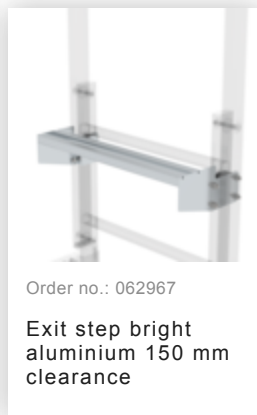

Order no.: 500160

**Multiple-flight vertical
ladder with back
protection (construction)
anodised aluminium
17.16m**

Accessories for the product family

Order no.: 061266

**Ladder section
anodised aluminium
13 rungs Anodised
aluminium**

Order no.: 063262

Wall anchor w. Clamping bracket, adjustable, 215-275 mm, galvanised steel

Order no.: 063261

Wall anchor w. clamping bracket, adjustable 275-375 mm, galvanised steel

Order no.: 063269

Wall anchor w. clamping bracket, adjustable 375-500 mm, galvanised steel

Order no.: 063270

Special wall bracket, adjustment range 500-600mm, galvanised steel

Order no.: 063271

Special wall bracket, adjustment range 600-700mm, galvanised steel

Order no.: 063272

Special wall bracket, adjustment range 700-800mm, galvanised steel

Order no.: 063273

Special wall bracket, adjustment range 800-900mm, galvanised steel

Order no.: 077059

Fall protection rail 1,40m with aluminium connecting strap

Order no.: 077058

Climbing protection rail 1.96m with aluminium connecting bracket