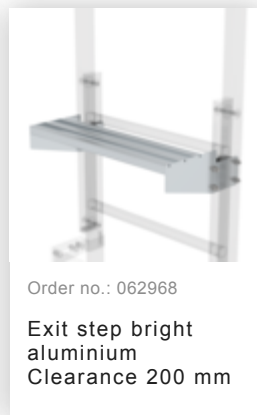

Order no.: 500160

**Multiple-flight vertical
ladder with back
protection (construction)
anodised aluminium
17.16m**

Accessories for the product family

Order no.: 061266

**Ladder section
anodised aluminium
13 rungs Anodised
aluminium**

Order no.: 063262

Wall anchor w. Clamping bracket, adjustable, 215-275 mm, galvanised steel

Order no.: 063261

Wall anchor w. clamping bracket, adjustable 275-375 mm, galvanised steel

Order no.: 063269

Wall anchor w. clamping bracket, adjustable 375-500 mm, galvanised steel

Order no.: 063270

Special wall bracket, adjustment range 500-600mm, galvanised steel

Order no.: 063271

Special wall bracket, adjustment range 600-700mm, galvanised steel

Order no.: 063272

Special wall bracket, adjustment range 700-800mm, galvanised steel

Order no.: 063273

Special wall bracket, adjustment range 800-900mm, galvanised steel

Order no.: 077059

Fall protection rail 1,40m with aluminium connecting strap

Order no.: 077058

Climbing protection rail 1.96m with aluminium connecting bracket