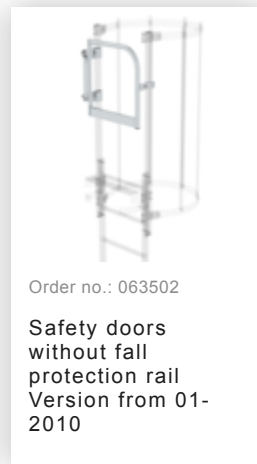

Order no.: 500160

**Multiple-flight vertical
ladder with back
protection (construction)
anodised aluminium
17.16m**

Accessories for the product family

Order no.: 061266

**Ladder section
anodised aluminium
13 rungs Anodised
aluminium**

Order no.: 063262

Wall anchor w. Clamping bracket, adjustable, 215-275 mm, galvanised steel

Order no.: 063261

Wall anchor w. clamping bracket, adjustable 275-375 mm, galvanised steel

Order no.: 063269

Wall anchor w. clamping bracket, adjustable 375-500 mm, galvanised steel

Order no.: 063270

Special wall bracket, adjustment range 500-600mm, galvanised steel

Order no.: 063271

Special wall bracket, adjustment range 600-700mm, galvanised steel

Order no.: 063272

Special wall bracket, adjustment range 700-800mm, galvanised steel

Order no.: 063273

Special wall bracket, adjustment range 800-900mm, galvanised steel

Order no.: 077059

Fall protection rail 1,40m with aluminium connecting strap

Order no.: 077058

Climbing protection rail 1.96m with aluminium connecting bracket