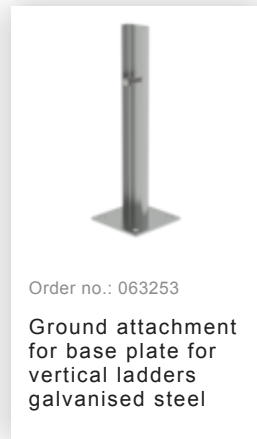

Order no.: 500160

**Multiple-flight vertical
ladder with back
protection (construction)
anodised aluminium
17.16m**

Accessories for the product family

Order no.: 061266

**Ladder section
anodised aluminium
13 rungs Anodised
aluminium**

Order no.: 063262

Wall anchor w. Clamping bracket, adjustable, 215-275 mm, galvanised steel

Order no.: 063261

Wall anchor w. clamping bracket, adjustable 275-375 mm, galvanised steel

Order no.: 063269

Wall anchor w. clamping bracket, adjustable 375-500 mm, galvanised steel

Order no.: 063270

Special wall bracket, adjustment range 500-600mm, galvanised steel

Order no.: 063271

Special wall bracket, adjustment range 600-700mm, galvanised steel

Order no.: 063272

Special wall bracket, adjustment range 700-800mm, galvanised steel

Order no.: 063273

Special wall bracket, adjustment range 800-900mm, galvanised steel

Order no.: 077059

Fall protection rail 1,40m with aluminium connecting strap

Order no.: 077058

Climbing protection rail 1.96m with aluminium connecting bracket