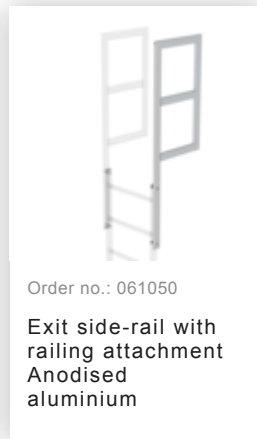

Order no.: 500160

**Multiple-flight vertical
ladder with back
protection (construction)
anodised aluminium
17.16m**

Accessories for the product family

Order no.: 061266

**Ladder section
anodised aluminium
13 rungs Anodised
aluminium**

Order no.: 063262

Wall anchor w. Clamping bracket, adjustable, 215-275 mm, galvanised steel

Order no.: 063261

Wall anchor w. clamping bracket, adjustable 275-375 mm, galvanised steel

Order no.: 063269

Wall anchor w. clamping bracket, adjustable 375-500 mm, galvanised steel

Order no.: 063270

Special wall bracket, adjustment range 500-600mm, galvanised steel

Order no.: 063271

Special wall bracket, adjustment range 600-700mm, galvanised steel

Order no.: 063272

Special wall bracket, adjustment range 700-800mm, galvanised steel

Order no.: 063273

Special wall bracket, adjustment range 800-900mm, galvanised steel

Order no.: 077059

Fall protection rail 1,40m with aluminium connecting strap

Order no.: 077058

Climbing protection rail 1.96m with aluminium connecting bracket