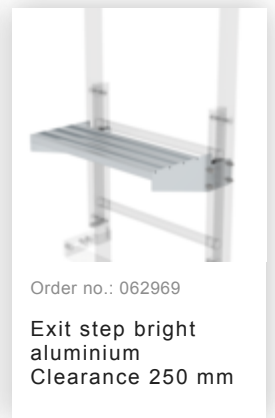

Order no.: 063262

Wall anchor w. Clamping bracket, adjustable, 215–275 mm, galvanised steel
215–275 mm adjustment range
Galvanised steel

Order no.: 063261

Wall anchor w. clamping bracket, adjustable 275–375 mm, galvanised steel
275–375 mm adjustment range
Galvanised steel

Order no.: 063269

Wall anchor w. clamping bracket, adjustable 375–500 mm, galvanised steel

Order no.: 063270

Special wall bracket, adjustment range 500–600mm, galvanised steel

Order no.: 063271

Special wall bracket, adjustment range 600–700mm, galvanised steel

Order no.: 063272

Special wall bracket, adjustment range 700–800mm, galvanised steel

Order no.: 063273

Special wall bracket, adjustment range 800–900mm, galvanised steel

Order no.: 077059

Fall protection rail 1,40m with aluminium connecting strap

Order no.: 061445

Access protection
access ladder

Order no.: 070550

Access guarding
Enclosure

Order no.: 063497

Access guard
locking door

Order no.: 063499

Access guard can be hooked in
Bright aluminium, height: 1,190 mm