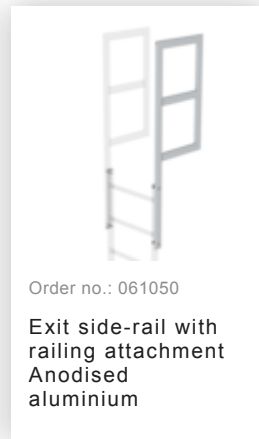

Order no.: 063262

Wall anchor w. Clamping bracket, adjustable, 215–275 mm, galvanised steel
215–275 mm adjustment range
Galvanised steel

Order no.: 063261

Wall anchor w. clamping bracket, adjustable 275–375 mm, galvanised steel
275–375 mm adjustment range
Galvanised steel

Order no.: 063269

Wall anchor w. clamping bracket, adjustable 375–500 mm, galvanised steel

Order no.: 063270

Special wall bracket, adjustment range 500–600mm, galvanised steel

Order no.: 063271

Special wall bracket, adjustment range 600–700mm, galvanised steel

Order no.: 063272

Special wall bracket, adjustment range 700–800mm, galvanised steel

Order no.: 063273

Special wall bracket, adjustment range 800–900mm, galvanised steel

Order no.: 077059

Fall protection rail 1,40m with aluminium connecting strap

Order no.: 061445

Access protection
access ladder

Order no.: 070550

Access guarding
Enclosure

Order no.: 063497

Access guard
locking door

Order no.: 063499

Access guard can be hooked in
Bright aluminium, height: 1,190 mm