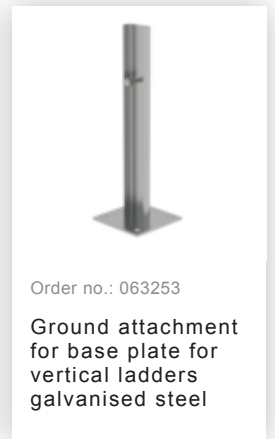

Order no.: 500165

**Multiple-flight vertical
ladder with back
protection (construction)
anodised aluminium
18.28m**

Accessories for the product family

Order no.: 063257

Wall anchor U-bracket, rigid Wall clearance 150 mm

Order no.: 063262

Wall anchor w. Clamping bracket, adjustable, 215–275 mm, galvanised steel
215–275 mm adjustment range
Galvanised steel

Order no.: 063261

Wall anchor w. clamping bracket, adjustable 275–375 mm, galvanised steel
275–375 mm adjustment range
Galvanised steel

Order no.: 063269

Wall anchor w. clamping bracket, adjustable 375–500 mm, galvanised steel

Order no.: 063270

Special wall bracket, adjustment range 500–600mm, galvanised steel

Order no.: 063271

Special wall bracket, adjustment range 600–700mm, galvanised steel

Order no.: 063272

Special wall bracket, adjustment range 700–800mm, galvanised steel

Order no.: 063273

Special wall bracket, adjustment range 800–900mm, galvanised steel

Order no.: 077059

Fall protection rail 1,40m with aluminium connecting strap