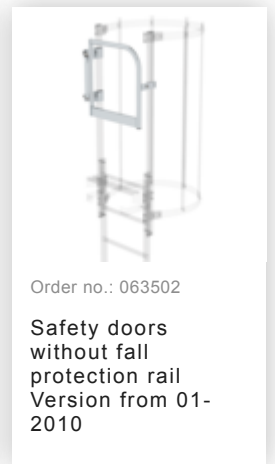

Order no.: 063262

Wall anchor w. Clamping bracket, adjustable, 215–275 mm, galvanised steel
215–275 mm adjustment range
Galvanised steel

Order no.: 063261

Wall anchor w. clamping bracket, adjustable 275–375 mm, galvanised steel
275–375 mm adjustment range
Galvanised steel

Order no.: 063269

Wall anchor w. clamping bracket, adjustable 375–500 mm, galvanised steel

Order no.: 063270

Special wall bracket, adjustment range 500–600mm, galvanised steel

Order no.: 063271

Special wall bracket, adjustment range 600–700mm, galvanised steel

Order no.: 063272

Special wall bracket, adjustment range 700–800mm, galvanised steel

Order no.: 063273

Special wall bracket, adjustment range 800–900mm, galvanised steel

Order no.: 077059

Fall protection rail 1,40m with aluminium connecting strap

Order no.: 061445

Access protection
access ladder

Order no.: 070550

Access guarding
Enclosure

Order no.: 063497

Access guard
locking door

Order no.: 063499

Access guard can be hooked in
Bright aluminium, height: 1,190 mm