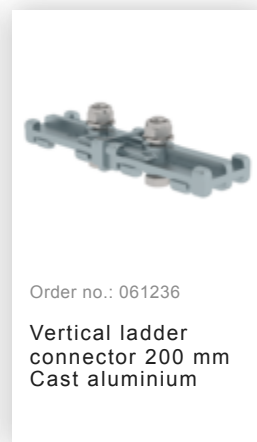

Order no.: 500165

**Multiple-flight vertical
ladder with back
protection (construction)
anodised aluminium
18.28m**

Accessories for the product family

Order no.: 063257

Wall anchor U-bracket, rigid Wall clearance 150 mm

Order no.: 063259

Wall anchor U-bracket, rigid Wall clearance 200 mm

Order no.: 063263

Wall anchor U-bracket, adjustable, 165–205 mm, galvanised steel
165–205 mm, galvanised steel

Order no.: 063260

Wall anchor U-bracket, adjustable, 200–275 mm, galvanised steel
200–275 mm, galvanised steel

Order no.: 063267

Wall anchor U-bracket, adjustable, 275–375mm, galvanised steel

Order no.: 063275

Wall anchor U-bracket, adjustable, 375–500 mm, galvanised steel

Order no.: 063250

Wall anchor, adjustable, 165–205 mm, galvanised steel
165–205 hot-galvanised steel

Order no.: 063262

Wall anchor w. Clamping bracket, adjustable, 215–275 mm, galvanised steel
215–275 mm adjustment range
Galvanised steel

Order no.: 063261

Wall anchor w. clamping bracket, adjustable 275–375 mm, galvanised steel
275–375 mm adjustment range
Galvanised steel