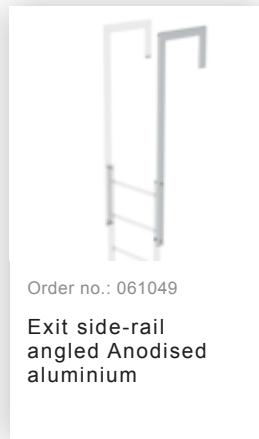

Order no.: 063262

Wall anchor w. Clamping bracket, adjustable, 215–275 mm, galvanised steel
215–275 mm adjustment range
Galvanised steel

Order no.: 063261

Wall anchor w. clamping bracket, adjustable 275–375 mm, galvanised steel
275–375 mm adjustment range
Galvanised steel

Order no.: 063269

Wall anchor w. clamping bracket, adjustable 375–500 mm, galvanised steel

Order no.: 063270

Special wall bracket, adjustment range 500–600mm, galvanised steel

Order no.: 063271

Special wall bracket, adjustment range 600–700mm, galvanised steel

Order no.: 063272

Special wall bracket, adjustment range 700–800mm, galvanised steel

Order no.: 063273

Special wall bracket, adjustment range 800–900mm, galvanised steel

Order no.: 077059

Fall protection rail 1,40m with aluminium connecting strap

Order no.: 061445

Access protection
access ladder

Order no.: 070550

Access guarding
Enclosure

Order no.: 063497

Access guard
locking door

Order no.: 063499

Access guard can be hooked in
Bright aluminium, height: 1,190 mm