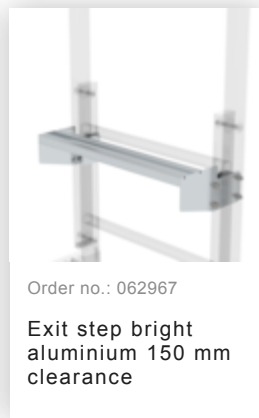

Order no.: 063262

Wall anchor w. Clamping bracket, adjustable, 215–275 mm, galvanised steel
215–275 mm adjustment range
Galvanised steel

Order no.: 063261

Wall anchor w. clamping bracket, adjustable 275–375 mm, galvanised steel
275–375 mm adjustment range
Galvanised steel

Order no.: 063269

Wall anchor w. clamping bracket, adjustable 375–500 mm, galvanised steel

Order no.: 063270

Special wall bracket, adjustment range 500–600mm, galvanised steel

Order no.: 063271

Special wall bracket, adjustment range 600–700mm, galvanised steel

Order no.: 063272

Special wall bracket, adjustment range 700–800mm, galvanised steel

Order no.: 063273

Special wall bracket, adjustment range 800–900mm, galvanised steel

Order no.: 077059

Fall protection rail 1,40m with aluminium connecting strap

Order no.: 061445

Access protection
access ladder

Order no.: 070550

Access guarding
Enclosure

Order no.: 063497

Access guard
locking door

Order no.: 063499

Access guard can be hooked in
Bright aluminium, height: 1,190 mm