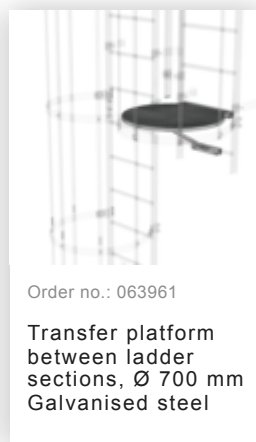

Order no.: 500165

**Multiple-flight vertical
ladder with back
protection (construction)
anodised aluminium
18.28m**

Accessories for the product family

Order no.: 063257

Wall anchor U-bracket, rigid Wall clearance 150 mm

Order no.: 063259

Wall anchor U-bracket, rigid Wall clearance 200 mm

Order no.: 063263

Wall anchor U-bracket, adjustable, 165–205 mm, galvanised steel
165–205 mm, galvanised steel

Order no.: 063260

Wall anchor U-bracket, adjustable, 200–275 mm, galvanised steel
200–275 mm, galvanised steel

Order no.: 063267

Wall anchor U-bracket, adjustable, 275–375mm, galvanised steel

Order no.: 063275

Wall anchor U-bracket, adjustable, 375–500 mm, galvanised steel

Order no.: 063250

Wall anchor, adjustable, 165–205 mm, galvanised steel
165–205 hot-galvanised steel

Order no.: 063262

Wall anchor w. Clamping bracket, adjustable, 215–275 mm, galvanised steel
215–275 mm adjustment range
Galvanised steel

Order no.: 063261

Wall anchor w. clamping bracket, adjustable 275–375 mm, galvanised steel
275–375 mm adjustment range
Galvanised steel