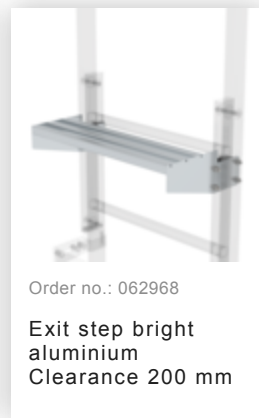

Order no.: 063262

Wall anchor w. Clamping bracket, adjustable, 215–275 mm, galvanised steel
215–275 mm adjustment range
Galvanised steel

Order no.: 063261

Wall anchor w. clamping bracket, adjustable 275–375 mm, galvanised steel
275–375 mm adjustment range
Galvanised steel

Order no.: 063269

Wall anchor w. clamping bracket, adjustable 375–500 mm, galvanised steel

Order no.: 063270

Special wall bracket, adjustment range 500–600mm, galvanised steel

Order no.: 063271

Special wall bracket, adjustment range 600–700mm, galvanised steel

Order no.: 063272

Special wall bracket, adjustment range 700–800mm, galvanised steel

Order no.: 063273

Special wall bracket, adjustment range 800–900mm, galvanised steel

Order no.: 077059

Fall protection rail 1,40m with aluminium connecting strap

Order no.: 061445

Access protection
access ladder

Order no.: 070550

Access guarding
Enclosure

Order no.: 063497

Access guard
locking door

Order no.: 063499

Access guard can be hooked in
Bright aluminium, height: 1,190 mm