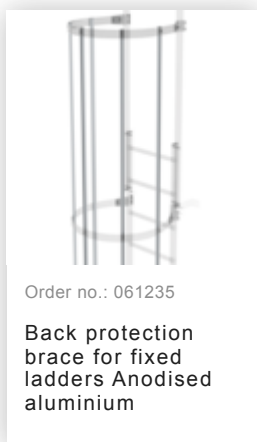

Order no.: 500165

**Multiple-flight vertical
ladder with back
protection (construction)
anodised aluminium
18.28m**

Accessories for the product family

Order no.: 063257

Wall anchor U-bracket, rigid Wall clearance 150 mm

Order no.: 063259

Wall anchor U-bracket, rigid Wall clearance 200 mm

Order no.: 063263

Wall anchor U-bracket, adjustable, 165–205 mm, galvanised steel
165–205 mm, galvanised steel

Order no.: 063260

Wall anchor U-bracket, adjustable, 200–275 mm, galvanised steel
200–275 mm, galvanised steel

Order no.: 063267

Wall anchor U-bracket, adjustable, 275–375mm, galvanised steel

Order no.: 063275

Wall anchor U-bracket, adjustable, 375–500 mm, galvanised steel

Order no.: 063250

Wall anchor, adjustable, 165–205 mm, galvanised steel
165–205 hot-galvanised steel

Order no.: 063262

Wall anchor w. Clamping bracket, adjustable, 215–275 mm, galvanised steel
215–275 mm adjustment range
Galvanised steel

Order no.: 063261

Wall anchor w. clamping bracket, adjustable 275–375 mm, galvanised steel
275–375 mm adjustment range
Galvanised steel