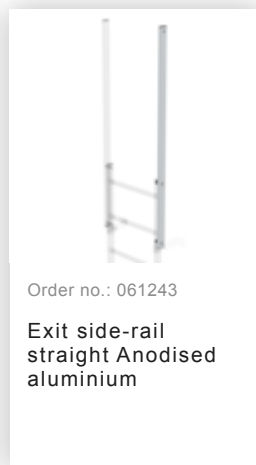

Order no.: 500165

**Multiple-flight vertical
ladder with back
protection (construction)
anodised aluminium
18.28m**

Accessories for the product family

Order no.: 063257

Wall anchor U-bracket, rigid Wall clearance 150 mm

Order no.: 063259

Wall anchor U-bracket, rigid Wall clearance 200 mm

Order no.: 063263

Wall anchor U-bracket, adjustable, 165–205 mm, galvanised steel
165–205 mm, galvanised steel

Order no.: 063260

Wall anchor U-bracket, adjustable, 200–275 mm, galvanised steel
200–275 mm, galvanised steel

Order no.: 063267

Wall anchor U-bracket, adjustable, 275–375mm, galvanised steel

Order no.: 063275

Wall anchor U-bracket, adjustable, 375–500 mm, galvanised steel

Order no.: 063250

Wall anchor, adjustable, 165–205 mm, galvanised steel
165–205 hot-galvanised steel

Order no.: 063262

Wall anchor w. Clamping bracket, adjustable, 215–275 mm, galvanised steel
215–275 mm adjustment range
Galvanised steel

Order no.: 063261

Wall anchor w. clamping bracket, adjustable 275–375 mm, galvanised steel
275–375 mm adjustment range
Galvanised steel