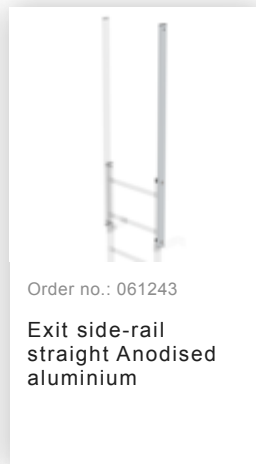

Order no.: 500170

**Multiple-flight vertical
ladder with back
protection (construction)
anodised aluminium
19.12m**

Accessories for the product family

Order no.: 061235

Back protection brace for fixed ladders Anodised aluminium

Order no.: 061963

Back protection hoop offset design Anodised aluminium

Order no.: 063961

Transfer platform between ladder sections, Ø 700 mm Galvanised steel

Order no.: 061236

Vertical ladder connector 200 mm Cast aluminium

Wall anchor U-bracket, adjustable, 165–205 mm, galvanised steel 165–205 mm, galvanised steel

Order no.: 063260

Wall anchor U-bracket, adjustable, 200–275 mm, galvanised steel 200–275 mm, galvanised steel