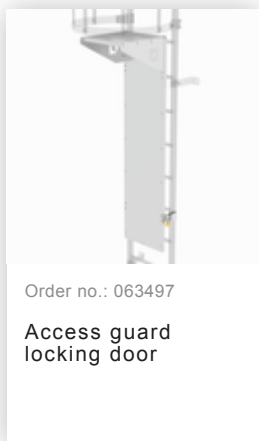

Order no.: 500170

**Multiple-flight vertical
ladder with back
protection (construction)
anodised aluminium
19.12m**

Accessories for the product family

Order no.: 061235

Back protection brace for fixed ladders Anodised aluminium

Order no.: 061050

Exit side-rail with railing attachment Anodised aluminium

Order no.: 063253

Ground attachment for base plate for vertical ladders galvanised steel

Order no.: 061181

Roof parapet bridge anodised aluminium

Order no.: 061183

Roof parapet bridge anodised aluminium special length 1200mm

Order no.: 061184

Roof parapet bridge anodised aluminium special length 1280mm

Order no.: 061185

Roof parapet bridge anodised aluminium special length 1480mm

Order no.: 063502

Safety doors without fall protection rail Version from 01-2010

Order no.: 060952

Extension platform
500 x 1000 mm

Order no.: 060942

Base platform 800
x 800 mm

Order no.: 060950

Base platform
1,000 x 1,000 mm