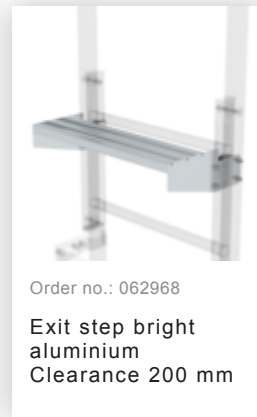

Order no.: 061050

Exit side-rail with railing attachment Anodised aluminium

Order no.: 063253

Ground attachment for base plate for vertical ladders galvanised steel

Order no.: 061181

Roof parapet bridge anodised aluminium

Order no.: 061183

Roof parapet bridge anodised aluminium special length 1200mm

Order no.: 061184

Roof parapet bridge anodised aluminium special length 1280mm

Order no.: 061185

Roof parapet bridge anodised aluminium special length 1480mm

Order no.: 063502

Safety doors without fall protection rail Version from 01-2010

Order no.: 060952

Extension platform
500 x 1000 mm

Order no.: 060942

Base platform 800
x 800 mm

Order no.: 060950

Base platform
1,000 x 1,000 mm