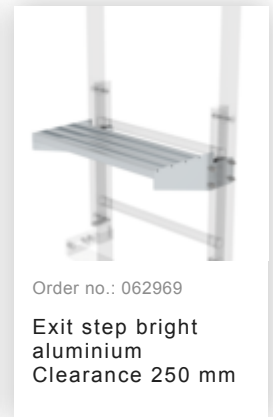

Order no.: 061050

Exit side-rail with railing attachment Anodised aluminium

Order no.: 063253

Ground attachment for base plate for vertical ladders galvanised steel

Order no.: 061181

Roof parapet bridge anodised aluminium

Order no.: 061183

Roof parapet bridge anodised aluminium special length 1200mm

Order no.: 061184

Roof parapet bridge anodised aluminium special length 1280mm

Order no.: 061185

Roof parapet bridge anodised aluminium special length 1480mm

Order no.: 063502

Safety doors without fall protection rail Version from 01-2010

Order no.: 060952

Extension platform
500 x 1000 mm

Order no.: 060942

Base platform 800
x 800 mm

Order no.: 060950

Base platform
1,000 x 1,000 mm