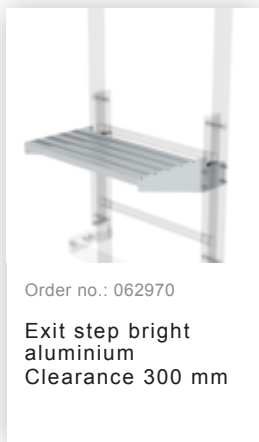

Order no.: 061050

Exit side-rail with railing attachment Anodised aluminium

Order no.: 063253

Ground attachment for base plate for vertical ladders galvanised steel

Order no.: 061181

Roof parapet bridge anodised aluminium

Order no.: 061183

Roof parapet bridge anodised aluminium special length 1200mm

Order no.: 061184

Roof parapet bridge anodised aluminium special length 1280mm

Order no.: 061185

Roof parapet bridge anodised aluminium special length 1480mm

Order no.: 063502

Safety doors without fall protection rail Version from 01-2010

Order no.: 060952

Extension platform
500 x 1000 mm

Order no.: 060942

Base platform 800
x 800 mm

Order no.: 060950

Base platform
1,000 x 1,000 mm