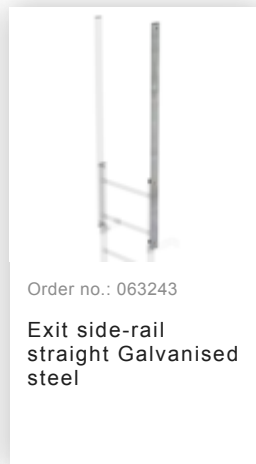

Order no.: 520130

**Multiple-flight vertical  
ladder with back  
protection (construction)  
galvanised steel 11.84m**

### Accessories for the product family

Order no.: 063235

Back protection brace for fixed ladders Galvanised steel

Order no.: 063963

Back protection hoop offset design Galvanised steel

Order no.: 063961

Transfer platform between ladder sections, Ø 700 mm Galvanised steel

Order no.: 061236

Vertical ladder connector 200 mm Cast aluminium

Order no.: 019118

Perforated rung, bright steel 470 mm

Order no.: 068239

Connecting brace Stainless steel

Order no.: 063257

Wall anchor U-bracket, rigid Wall clearance 150 mm

Order no.: 063259

Wall anchor U-bracket, rigid Wall clearance 200 mm

Order no.: 063263

Wall anchor U-bracket, adjustable, 165–205 mm, galvanised steel 165–205 mm, galvanised steel

Order no.: 063260

Wall anchor U-bracket, adjustable, 200–275 mm, galvanised steel 200–275 mm, galvanised steel