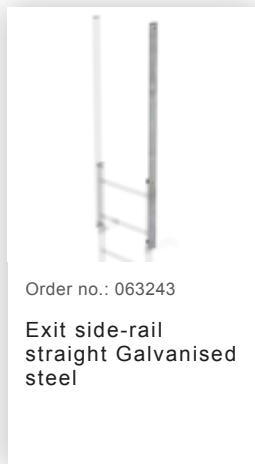

Order no.: 520130

**Multiple-flight vertical  
ladder with back  
protection (construction)  
galvanised steel 11.84m**

### Accessories for the product family

Order no.: 063235

**Back protection brace for fixed ladders Galvanised steel**

Order no.: 063963

**Back protection hoop offset design Galvanised steel**

Order no.: 063961

**Transfer platform between ladder sections, Ø 700 mm Galvanised steel**

Order no.: 061236

**Vertical ladder connector 200 mm Cast aluminium**

Order no.: 019118

**Perforated rung, bright steel 470 mm**

Order no.: 068239