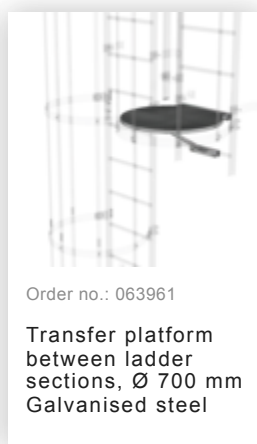

Order no.: 520160

**Multiple-flight vertical
ladder with back
protection (construction)
galvanised steel 17.16m**

Accessories for the product family

Order no.: 063266

**Ladder section
galvanised steel 13
rungs**

Order no.: 063243

**Exit side-rail
straight Galvanised
steel**

Order no.: 063249

**Rigid wall anchor
200 mm,
galvanised steel
starr 200mm Stahl
feuerverzinkt**

Order no.: 063234

**Ø 700 mm back
protection hoop
complete with
mounting kit**

Order no.: 063235

**Back protection
brace for fixed
ladders Galvanised
steel**

Order no.: 063963

**Back protection
hoop offset design
Galvanised steel**

Order no.: 063961

**Transfer platform
between ladder
sections, Ø 700 mm
Galvanised steel**

Order no.: 061236

**Vertical ladder
connector 200 mm
Cast aluminium**

Order no.: 019118

**Perforated rung,
bright steel 470 mm**

Order no.: 068239

**Connecting brace
Stainless steel**

Order no.: 063257

Wall anchor U-bracket, rigid Wall clearance 150 mm