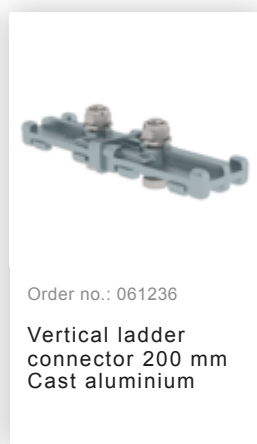

Order no.: 063243

**Exit side-rail
straight Galvanised
steel**

Order no.: 063249

**Rigid wall anchor
200 mm,
galvanised steel
starr 200mm Stahl
feuerverzinkt**

Order no.: 063234

**Ø 700 mm back
protection hoop
complete with
mounting kit**

Order no.: 063235

**Back protection
brace for fixed
ladders Galvanised
steel**

Order no.: 063963

**Back protection
hoop offset design
Galvanised steel**

Order no.: 063961

**Transfer platform
between ladder
sections, Ø 700 mm
Galvanised steel**

Order no.: 061236

**Vertical ladder
connector 200 mm
Cast aluminium**

Order no.: 019118

**Perforated rung,
bright steel 470 mm**

Order no.: 068239

**Connecting brace
Stainless steel**

Order no.: 063257

Wall anchor U-bracket, rigid Wall clearance 150 mm

Order no.: 063259

Wall anchor U-bracket, rigid Wall clearance 200 mm

Order no.: 063263

Wall anchor U-bracket, adjustable, 165–205 mm, galvanised steel

Order no.: 063260

Wall anchor U-bracket, adjustable, 200–275 mm, galvanised steel