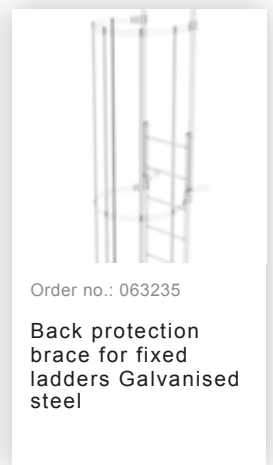

Order no.: 520160

**Multiple-flight vertical
ladder with back
protection (construction)
galvanised steel 17.16m**

Accessories for the product family

Order no.: 063266

**Ladder section
galvanised steel 13
rungs**

Order no.: 063243

**Exit side-rail
straight Galvanised
steel**

Order no.: 063249

**Rigid wall anchor
200 mm,
galvanised steel
starr 200mm Stahl
feuerverzinkt**

Order no.: 063234

**Ø 700 mm back
protection hoop
complete with
mounting kit**

Order no.: 063235

**Back protection
brace for fixed
ladders Galvanised
steel**

Order no.: 063963

**Back protection
hoop offset design
Galvanised steel**

Order no.: 063961

**Transfer platform
between ladder
sections, Ø 700 mm
Galvanised steel**

Order no.: 061236

**Vertical ladder
connector 200 mm
Cast aluminium**

Order no.: 019118

**Perforated rung,
bright steel 470 mm**

Order no.: 068239

**Connecting brace
Stainless steel**

Order no.: 063257

Wall anchor U-bracket, rigid Wall clearance 150 mm