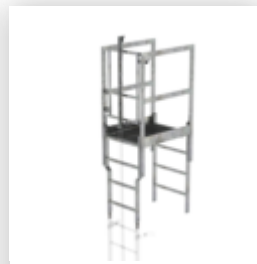

Order no.: 063507

Roof parapet bridge with safety door and fall protection rail Galvanised steel

Order no.: 063971

Exit step for SI door with fall protection rail, galvanised steel
Clearance width 100 mm