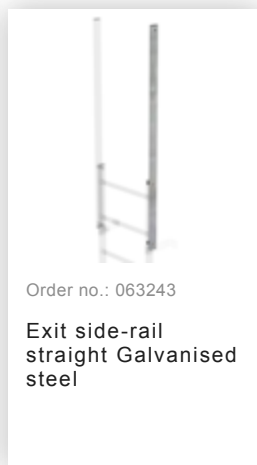

Order no.: 520160

**Multiple-flight vertical
ladder with back
protection (construction)
galvanised steel 17.16m**

Accessories for the product family

Order no.: 063266

**Ladder section
galvanised steel 13
rungs**

Order no.: 063243

**Exit side-rail
straight Galvanised
steel**

Order no.: 063249

**Rigid wall anchor
200 mm,
galvanised steel
starr 200mm Stahl
feuerverzinkt**

Order no.: 063234

**Ø 700 mm back
protection hoop
complete with
mounting kit**

Order no.: 063235

**Back protection
brace for fixed
ladders Galvanised
steel**

Order no.: 063963

**Back protection
hoop offset design
Galvanised steel**

Order no.: 063961

**Transfer platform
between ladder
sections, Ø 700 mm
Galvanised steel**

Order no.: 061236

**Vertical ladder
connector 200 mm
Cast aluminium**

Order no.: 019118

**Perforated rung,
bright steel 470 mm**

Order no.: 068239

**Connecting brace
Stainless steel**

Order no.: 063257

Wall anchor U-bracket, rigid Wall clearance 150 mm