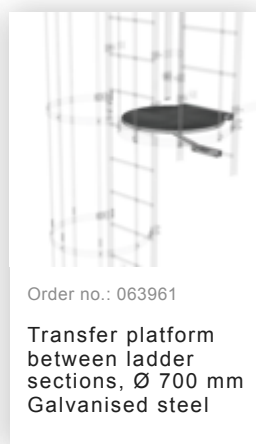

Order no.: 520165

**Multiple-flight vertical  
ladder with back  
protection (construction)  
galvanised steel 18.28m**

**Accessories for the product family**

Order no.: 068239

Connecting brace  
Stainless steel

Order no.: 063257

Wall anchor U-  
bracket, rigid Wall  
clearance 150 mm

Order no.: 063259

Wall anchor U-  
bracket, rigid Wall  
clearance 200 mm

Order no.: 063263

Wall anchor U-  
bracket, adjustable,  
165–205 mm,  
galvanised steel  
165–205 mm,  
galvanised steel

Order no.: 063260

Wall anchor U-  
bracket, adjustable,  
200–275 mm,  
galvanised steel  
200–275 mm,  
galvanised steel

Order no.: 063267

Wall anchor U-  
bracket, adjustable,  
275–375mm,  
galvanised steel