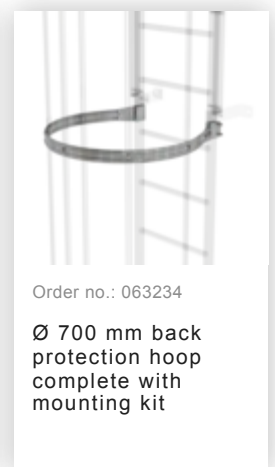

Order no.: 520165

**Multiple-flight vertical  
ladder with back  
protection (construction)  
galvanised steel 18.28m**

**Accessories for the product family**

Order no.: 068239

Connecting brace  
Stainless steel

Order no.: 063257

Wall anchor U-  
bracket, rigid Wall  
clearance 150 mm

Order no.: 063259

Wall anchor U-  
bracket, rigid Wall  
clearance 200 mm

Order no.: 063263

Wall anchor U-  
bracket, adjustable,  
165–205 mm,  
galvanised steel  
165–205 mm,  
galvanised steel

Order no.: 063260

Wall anchor U-  
bracket, adjustable,  
200–275 mm,  
galvanised steel  
200–275 mm,  
galvanised steel

Order no.: 063267

Wall anchor U-  
bracket, adjustable,  
275–375mm,  
galvanised steel