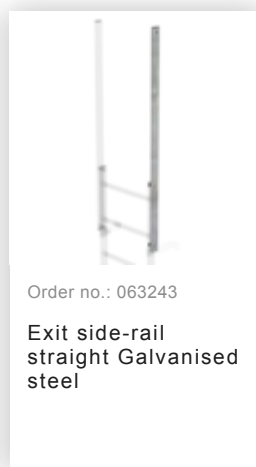

Order no.: 520165

**Multiple-flight vertical  
ladder with back  
protection (construction)  
galvanised steel 18.28m**

**Accessories for the product family**

Order no.: 068239

Connecting brace  
Stainless steel

Order no.: 063257

Wall anchor U-  
bracket, rigid Wall  
clearance 150 mm

Order no.: 063259

Wall anchor U-  
bracket, rigid Wall  
clearance 200 mm

Order no.: 063263

Wall anchor U-  
bracket, adjustable,  
165–205 mm,  
galvanised steel  
165–205 mm,  
galvanised steel

Order no.: 063260

Wall anchor U-  
bracket, adjustable,  
200–275 mm,  
galvanised steel  
200–275 mm,  
galvanised steel

Order no.: 063267

Wall anchor U-  
bracket, adjustable,  
275–375mm,  
galvanised steel

Wall anchor w.  
Clamping bracket,  
adjustable, 215–  
275 mm,  
galvanised steel  
215-275 mm  
adjustment range  
Galvanised steel

Order no.: 063261

Wall anchor w.  
clamping bracket,  
adjustable 275–375  
mm, galvanised  
steel 275-375 mm  
adjustment range  
Galvanised steel