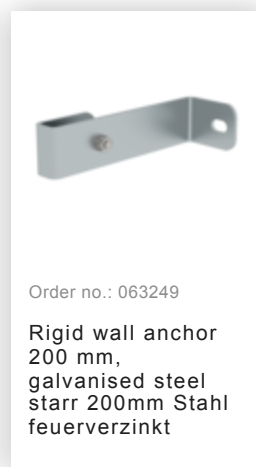

Order no.: 520165

**Multiple-flight vertical  
ladder with back  
protection (construction)  
galvanised steel 18.28m**

**Accessories for the product family**

Order no.: 068239

Connecting brace  
Stainless steel

Order no.: 063257

Wall anchor U-  
bracket, rigid Wall  
clearance 150 mm

Order no.: 063259

Wall anchor U-  
bracket, rigid Wall  
clearance 200 mm

Order no.: 063263

Wall anchor U-  
bracket, adjustable,  
165–205 mm,  
galvanised steel  
165–205 mm,  
galvanised steel

Order no.: 063260

Wall anchor U-  
bracket, adjustable,  
200–275 mm,  
galvanised steel  
200–275 mm,  
galvanised steel

Order no.: 063267

Wall anchor U-  
bracket, adjustable,  
275–375mm,  
galvanised steel

Wall anchor w.  
Clamping bracket,  
adjustable, 215–  
275 mm,  
galvanised steel  
215-275 mm  
adjustment range  
Galvanised steel

Order no.: 063261

Wall anchor w.  
clamping bracket,  
adjustable 275–375  
mm, galvanised  
steel 275-375 mm  
adjustment range  
Galvanised steel