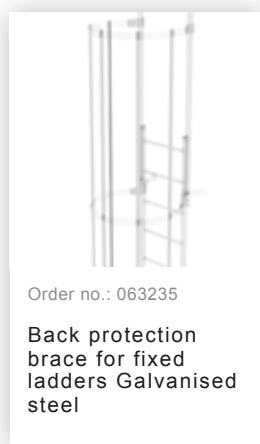

Order no.: 520165

**Multiple-flight vertical  
ladder with back  
protection (construction)  
galvanised steel 18.28m**

**Accessories for the product family**

Order no.: 068239

Connecting brace  
Stainless steel

Order no.: 063257

Wall anchor U-  
bracket, rigid Wall  
clearance 150 mm

Order no.: 063259

Wall anchor U-  
bracket, rigid Wall  
clearance 200 mm

Order no.: 063263

Wall anchor U-  
bracket, adjustable,  
165–205 mm,  
galvanised steel  
165–205 mm,  
galvanised steel

Order no.: 063260

Wall anchor U-  
bracket, adjustable,  
200–275 mm,  
galvanised steel  
200–275 mm,  
galvanised steel

Order no.: 063267

Wall anchor U-  
bracket, adjustable,  
275–375mm,  
galvanised steel