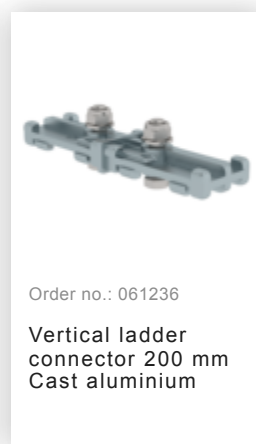

Order no.: 520165

**Multiple-flight vertical  
ladder with back  
protection (construction)  
galvanised steel 18.28m**

**Accessories for the product family**

Order no.: 068239

Connecting brace  
Stainless steel

Order no.: 063257

Wall anchor U-  
bracket, rigid Wall  
clearance 150 mm

Order no.: 063259

Wall anchor U-  
bracket, rigid Wall  
clearance 200 mm

Order no.: 063263

Wall anchor U-  
bracket, adjustable,  
165–205 mm,  
galvanised steel  
165–205 mm,  
galvanised steel

Order no.: 063260

Wall anchor U-  
bracket, adjustable,  
200–275 mm,  
galvanised steel  
200–275 mm,  
galvanised steel

Order no.: 063267

Wall anchor U-  
bracket, adjustable,  
275–375mm,  
galvanised steel

Wall anchor w.  
Clamping bracket,  
adjustable, 215–  
275 mm,  
galvanised steel  
215-275 mm  
adjustment range  
Galvanised steel

Order no.: 063261

Wall anchor w.  
clamping bracket,  
adjustable 275–375  
mm, galvanised  
steel 275-375 mm  
adjustment range  
Galvanised steel