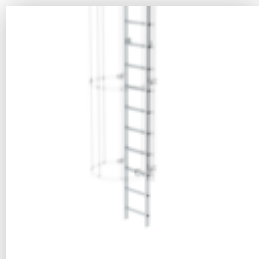

Order no.: 061445

Access protection
access ladder