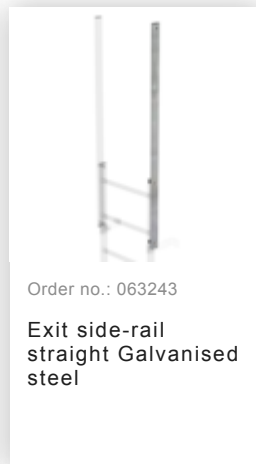

Order no.: 520145

**Multiple-flight vertical
ladder with back
protection (construction)
galvanised steel 14.64m**

Accessories for the product family

Order no.: 063235

Back protection brace for fixed ladders Galvanised steel

Order no.: 063963

Back protection hoop offset design Galvanised steel

Order no.: 063961

Transfer platform between ladder sections, Ø 700 mm Galvanised steel

Order no.: 061236

Vertical ladder connector 200 mm Cast aluminium

Order no.: 019118

Perforated rung, bright steel 470 mm

Order no.: 068239

Connecting brace Stainless steel

Order no.: 063257

Wall anchor U-bracket, rigid Wall clearance 150 mm

Order no.: 063259

Wall anchor U-bracket, rigid Wall clearance 200 mm

Order no.: 063263

Wall anchor U-bracket, adjustable, 165–205 mm, galvanised steel 165–205 mm, galvanised steel

Order no.: 063260

Wall anchor U-bracket, adjustable, 200–275 mm, galvanised steel 200–275 mm, galvanised steel