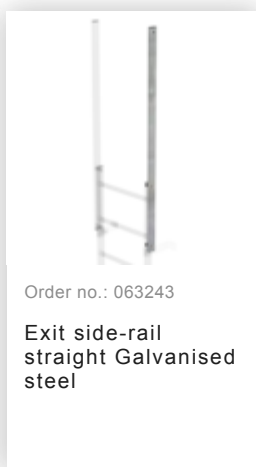

Order no.: 520175

**Multiple-flight vertical
ladder with back
protection (construction)
galvanised steel 19.96m**

Accessories for the product family

Order no.: 068239

Connecting brace
Stainless steel

Order no.: 063257

Wall anchor U-
bracket, rigid Wall
clearance 150 mm

Order no.: 063259

Wall anchor U-
bracket, rigid Wall
clearance 200 mm

Order no.: 063263

Wall anchor U-
bracket, adjustable,
165–205 mm,
galvanised steel
165–205 mm,
galvanised steel

Order no.: 063260

Wall anchor U-
bracket, adjustable,
200–275 mm,
galvanised steel
200–275 mm,
galvanised steel

Order no.: 063267

Wall anchor U-
bracket, adjustable,
275–375mm,
galvanised steel

Order no.: 063275

Wall anchor U-
bracket, adjustable,
375–500 mm,
galvanised steel

Order no.: 063250

Wall anchor,
adjustable, 165–
205 mm,
galvanised steel
165–205 hot-
galvanised steel

Order no.: 063262

Wall anchor w.
Clamping bracket,
adjustable, 215–
275 mm,
galvanised steel
215-275 mm
adjustment range
Galvanised steel