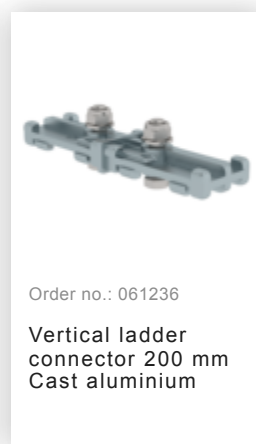

Order no.: 520175

**Multiple-flight vertical
ladder with back
protection (construction)
galvanised steel 19.96m**

Accessories for the product family

Order no.: 068239

Connecting brace
Stainless steel

Order no.: 063257

Wall anchor U-
bracket, rigid Wall
clearance 150 mm

Order no.: 063259

Wall anchor U-
bracket, rigid Wall
clearance 200 mm

Order no.: 063263

Wall anchor U-
bracket, adjustable,
165–205 mm,
galvanised steel
165–205 mm,
galvanised steel

Order no.: 063260

Wall anchor U-
bracket, adjustable,
200–275 mm,
galvanised steel
200–275 mm,
galvanised steel

Order no.: 063267

Wall anchor U-
bracket, adjustable,
275–375mm,
galvanised steel

Order no.: 063275

Wall anchor U-
bracket, adjustable,
375–500 mm,
galvanised steel

Order no.: 063250

Wall anchor,
adjustable, 165–
205 mm,
galvanised steel
165–205 hot-
galvanised steel

Order no.: 063262

Wall anchor w.
Clamping bracket,
adjustable, 215–
275 mm,
galvanised steel
215-275 mm
adjustment range
Galvanised steel