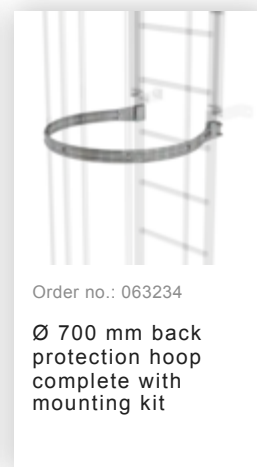

Order no.: 520175

**Multiple-flight vertical
ladder with back
protection (construction)
galvanised steel 19.96m**

Accessories for the product family

Order no.: 068239

Connecting brace
Stainless steel

Order no.: 063257

Wall anchor U-
bracket, rigid Wall
clearance 150 mm

Order no.: 063259

Wall anchor U-
bracket, rigid Wall
clearance 200 mm

Order no.: 063263

Wall anchor U-
bracket, adjustable,
165–205 mm,
galvanised steel
165–205 mm,
galvanised steel

Order no.: 063260

Wall anchor U-
bracket, adjustable,
200–275 mm,
galvanised steel
200–275 mm,
galvanised steel

Order no.: 063267

Wall anchor U-
bracket, adjustable,
275–375mm,
galvanised steel

Order no.: 063275

Wall anchor U-
bracket, adjustable,
375–500 mm,
galvanised steel

Order no.: 063250

Wall anchor,
adjustable, 165–
205 mm,
galvanised steel
165–205 hot-
galvanised steel

Order no.: 063262

Wall anchor w.
Clamping bracket,
adjustable, 215–
275 mm,
galvanised steel
215-275 mm
adjustment range
Galvanised steel