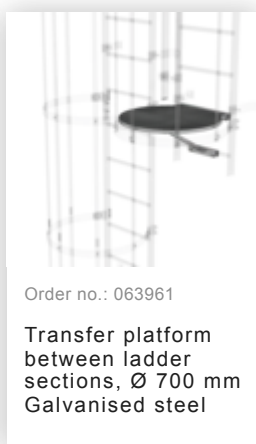

Order no.: 520175

**Multiple-flight vertical
ladder with back
protection (construction)
galvanised steel 19.96m**

Accessories for the product family

Order no.: 068239

Connecting brace
Stainless steel

Order no.: 063257

Wall anchor U-
bracket, rigid Wall
clearance 150 mm

Order no.: 063259

Wall anchor U-
bracket, rigid Wall
clearance 200 mm

Order no.: 063263

Wall anchor U-
bracket, adjustable,
165–205 mm,
galvanised steel
165–205 mm,
galvanised steel

Order no.: 063260

Wall anchor U-
bracket, adjustable,
200–275 mm,
galvanised steel
200–275 mm,
galvanised steel

Order no.: 063267

Wall anchor U-
bracket, adjustable,
275–375mm,
galvanised steel

Order no.: 063275

Wall anchor U-
bracket, adjustable,
375–500 mm,
galvanised steel

Order no.: 063250

Wall anchor,
adjustable, 165–
205 mm,
galvanised steel
165–205 hot-
galvanised steel

Order no.: 063262

Wall anchor w.
Clamping bracket,
adjustable, 215–
275 mm,
galvanised steel
215-275 mm
adjustment range
Galvanised steel