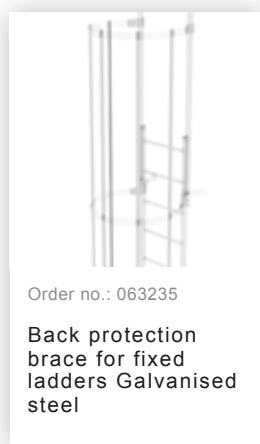

Order no.: 520175

**Multiple-flight vertical
ladder with back
protection (construction)
galvanised steel 19.96m**

Accessories for the product family

Order no.: 068239

Connecting brace
Stainless steel

Order no.: 063257

Wall anchor U-
bracket, rigid Wall
clearance 150 mm

Order no.: 063259

Wall anchor U-
bracket, rigid Wall
clearance 200 mm

Order no.: 063263

Wall anchor U-
bracket, adjustable,
165–205 mm,
galvanised steel
165–205 mm,
galvanised steel

Order no.: 063260

Wall anchor U-
bracket, adjustable,
200–275 mm,
galvanised steel
200–275 mm,
galvanised steel

Order no.: 063267

Wall anchor U-
bracket, adjustable,
275–375mm,
galvanised steel

Order no.: 063275

Wall anchor U-
bracket, adjustable,
375–500 mm,
galvanised steel

Order no.: 063250

Wall anchor,
adjustable, 165–
205 mm,
galvanised steel
165–205 hot-
galvanised steel

Order no.: 063262

Wall anchor w.
Clamping bracket,
adjustable, 215–
275 mm,
galvanised steel
215-275 mm
adjustment range
Galvanised steel