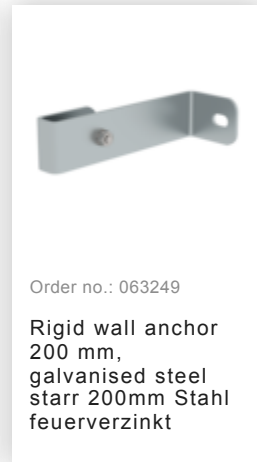

Order no.: 520150

**Multiple-flight vertical
ladder with back
protection (construction)
galvanised steel 15.48m**

Accessories for the product family

Order no.: 063235

Back protection brace for fixed ladders Galvanised steel

Order no.: 063963

Back protection hoop offset design Galvanised steel

Order no.: 063961

Transfer platform between ladder sections, Ø 700 mm Galvanised steel

Order no.: 061236

Vertical ladder connector 200 mm Cast aluminium

Order no.: 019118

Perforated rung, bright steel 470 mm

Order no.: 068239

Connecting brace Stainless steel

Order no.: 063257

Wall anchor U-bracket, rigid Wall clearance 150 mm

Order no.: 063259

Wall anchor U-bracket, rigid Wall clearance 200 mm

Order no.: 063263

Wall anchor U-bracket, adjustable, 165–205 mm, galvanised steel 165–205 mm, galvanised steel

Order no.: 063260

Wall anchor U-bracket, adjustable, 200–275 mm, galvanised steel 200–275 mm, galvanised steel