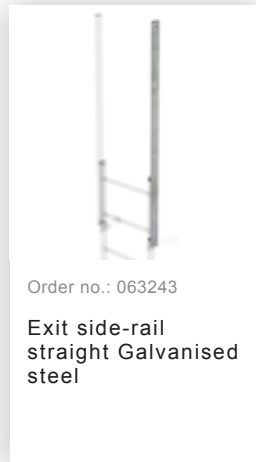

Order no.: 520150

**Multiple-flight vertical
ladder with back
protection (construction)
galvanised steel 15.48m**

Accessories for the product family

Order no.: 063235

Back protection brace for fixed ladders Galvanised steel

Order no.: 063963

Back protection hoop offset design Galvanised steel

Order no.: 063961

Transfer platform between ladder sections, Ø 700 mm Galvanised steel

Order no.: 061236

Vertical ladder connector 200 mm Cast aluminium

Order no.: 019118

Perforated rung, bright steel 470 mm

Order no.: 068239

Connecting brace Stainless steel

Order no.: 063257

Wall anchor U-bracket, rigid Wall clearance 150 mm

Order no.: 063259

Wall anchor U-bracket, rigid Wall clearance 200 mm

Order no.: 063263

Wall anchor U-bracket, adjustable, 165–205 mm, galvanised steel 165–205 mm, galvanised steel

Order no.: 063260

Wall anchor U-bracket, adjustable, 200–275 mm, galvanised steel 200–275 mm, galvanised steel