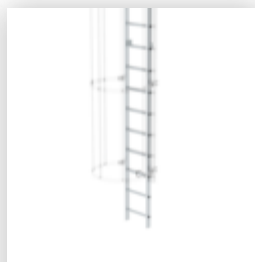

Order no.: 061445

Access protection access ladder