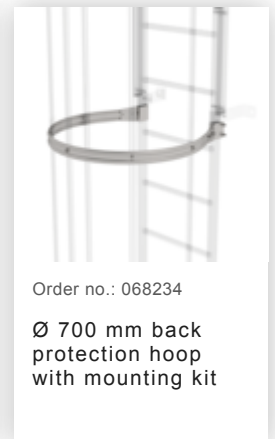

Order no.: 530130

**Multiple-flight vertical
ladder with back
protection (construction)
stainless steel 11.84m**

Accessories for the product family

Order no.: 068235

Back protection brace for fixed ladders Stainless steel

Order no.: 068963

Back protection hoop offset design Stainless steel V2A

Order no.: 068961

Transfer platform between ladder sections, Ø 700 mm V2A stainless steel

Order no.: 068236

Vertical ladder connector 200 mm Edelstahl