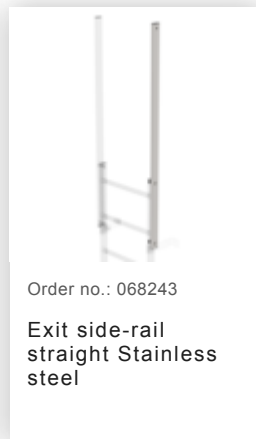

Order no.: 530130

**Multiple-flight vertical
ladder with back
protection (construction)
stainless steel 11.84m**

Accessories for the product family

Order no.: 068235

Back protection brace for fixed ladders Stainless steel

Order no.: 068963

Back protection hoop offset design Stainless steel V2A

Order no.: 068961

Transfer platform between ladder sections, Ø 700 mm V2A stainless steel

Order no.: 068236

Vertical ladder connector 200 mm Edelstahl

Order no.: 019126

Shaft ladder, V2A stainless steel 470mm

Order no.: 068239

Connecting brace Stainless steel

Order no.: 063257

Wall anchor U-bracket, rigid Wall clearance 150 mm

Order no.: 063259

Wall anchor U-bracket, rigid Wall clearance 200 mm

Order no.: 063263

Wall anchor U-bracket, adjustable, 165–205 mm, galvanised steel 165–205 mm, galvanised steel

Order no.: 063260

Wall anchor U-bracket, adjustable, 200–275 mm, galvanised steel 200–275 mm, galvanised steel