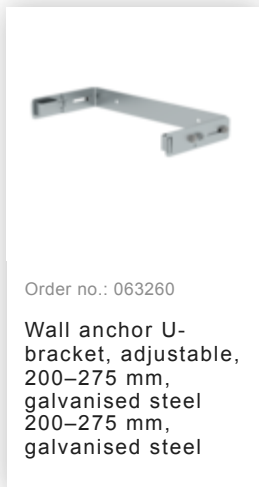

Order no.: 068963

Back protection hoop offset design Stainless steel V2A

Order no.: 068961

Transfer platform between ladder sections, Ø 700 mm V2A stainless steel

Order no.: 068236

Vertical ladder connector 200 mm Edelstahl

Order no.: 019126

Shaft ladder, V4A stainless steel 470mm

Order no.: 068239

Connecting brace Stainless steel

Order no.: 063257

Wall anchor U-bracket, rigid Wall clearance 150 mm

Order no.: 063259

Wall anchor U-bracket, rigid Wall clearance 200 mm

Order no.: 063263

Wall anchor U-bracket, adjustable, 165–205 mm, galvanised steel

Order no.: 063260

Wall anchor U-bracket, adjustable, 200–275 mm, galvanised steel

Order no.: 063267

Wall anchor U-bracket, adjustable, 275–375mm, galvanised steel

Order no.: 063275

Wall anchor U-bracket, adjustable, 375–500 mm, galvanised steel

Order no.: 068250

Wall anchor, adjustable, 165–205 mm, stainless steel

Order no.: 068262

Wall anchor w. Clamping bracket, adjustable, 215–275 mm, stainless steel