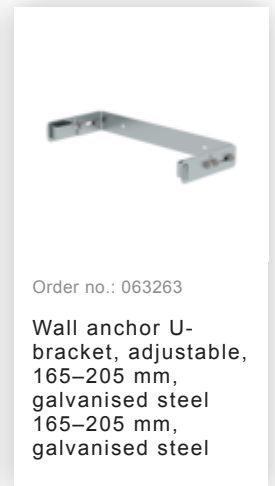

Order no.: 068963

Back protection hoop offset design Stainless steel V2A

Order no.: 068961

Transfer platform between ladder sections, Ø 700 mm V2A stainless steel

Order no.: 068236

Vertical ladder connector 200 mm Edelstahl

Order no.: 019126

Shaft ladder, V4A stainless steel 470mm

Order no.: 068239

Connecting brace Stainless steel

Order no.: 063257

Wall anchor U-bracket, rigid Wall clearance 150 mm

Order no.: 063259

Wall anchor U-bracket, rigid Wall clearance 200 mm

Order no.: 063263

Wall anchor U-bracket, adjustable, 165–205 mm, galvanised steel

Order no.: 063260

Wall anchor U-bracket, adjustable, 200–275 mm, galvanised steel

Order no.: 063267

Wall anchor U-bracket, adjustable, 275–375mm, galvanised steel

Order no.: 063275

Wall anchor U-bracket, adjustable, 375–500 mm, galvanised steel

Order no.: 068250

Wall anchor, adjustable, 165–205 mm, stainless steel

Order no.: 068262

Wall anchor w. Clamping bracket, adjustable, 215–275 mm, stainless steel