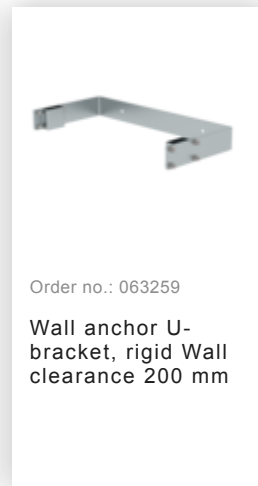

Order no.: 068963

Back protection hoop offset design Stainless steel V2A

Order no.: 068961

Transfer platform between ladder sections, Ø 700 mm V2A stainless steel

Order no.: 068236

Vertical ladder connector 200 mm Edelstahl

Order no.: 019126

Shaft ladder, V4A stainless steel 470mm

Order no.: 068239

Connecting brace Stainless steel

Order no.: 063257

Wall anchor U-bracket, rigid Wall clearance 150 mm

Order no.: 063259

Wall anchor U-bracket, rigid Wall clearance 200 mm

Order no.: 063263

Wall anchor U-bracket, adjustable, 165–205 mm, galvanised steel

Order no.: 063260

Wall anchor U-bracket, adjustable, 200–275 mm, galvanised steel

Order no.: 063267

Wall anchor U-bracket, adjustable, 275–375mm, galvanised steel

Order no.: 063275

Wall anchor U-bracket, adjustable, 375–500 mm, galvanised steel

Order no.: 068250

Wall anchor, adjustable, 165–205 mm, stainless steel

Order no.: 068262

Wall anchor w. Clamping bracket, adjustable, 215–275 mm, stainless steel