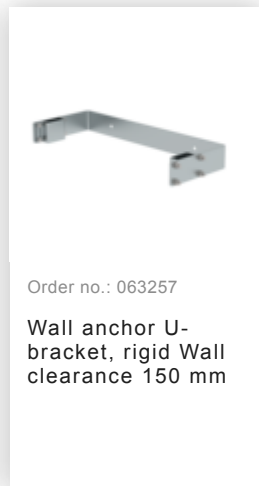

Order no.: 068265
**Ladder section
stainless steel 10
rungs Stainless
steel**

Order no.: 068266
**Ladder section
stainless steel 13
rungs V2A stainless
steel**

Order no.: 068243
**Exit side-rail
straight Stainless
steel**

Order no.: 068249
**Wall anchor, rigid,
200 mm, stainless
steel**

Order no.: 068234

Ø 700 mm back protection hoop with mounting kit

Order no.: 068235

Back protection brace for fixed ladders Stainless steel

Order no.: 068963

Back protection hoop offset design Stainless steel V2A

Order no.: 068961

Transfer platform between ladder sections, Ø 700 mm V2A stainless steel

Order no.: 068236

Vertical ladder connector 200 mm Edelstahl

Order no.: 019126

Shaft ladder, V4A stainless steel 470mm

Order no.: 068239

Connecting brace Stainless steel

Order no.: 063257

Wall anchor U-bracket, rigid Wall clearance 150 mm

Order no.: 063259

Wall anchor U-bracket, rigid Wall clearance 200 mm