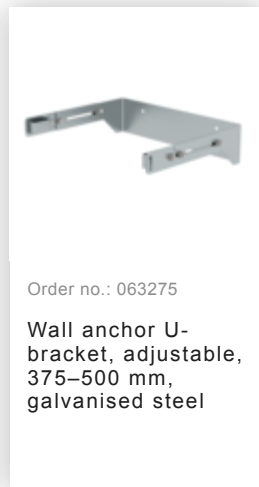

Order no.: 068963

Back protection hoop offset design Stainless steel V2A

Order no.: 068961

Transfer platform between ladder sections, Ø 700 mm V2A stainless steel

Order no.: 068236

Vertical ladder connector 200 mm Edelstahl

Order no.: 019126

Shaft ladder, V4A stainless steel 470mm

Order no.: 068239

Connecting brace Stainless steel

Order no.: 063257

Wall anchor U-bracket, rigid Wall clearance 150 mm

Order no.: 063259

Wall anchor U-bracket, rigid Wall clearance 200 mm

Order no.: 063263

Wall anchor U-bracket, adjustable, 165–205 mm, galvanised steel

Order no.: 063260

Wall anchor U-bracket, adjustable, 200–275 mm, galvanised steel

Order no.: 063267

Wall anchor U-bracket, adjustable, 275–375mm, galvanised steel

Order no.: 063275

Wall anchor U-bracket, adjustable, 375–500 mm, galvanised steel

Order no.: 068250

Wall anchor, adjustable, 165–205 mm, stainless steel

Order no.: 068262

Wall anchor w. Clamping bracket, adjustable, 215–275 mm, stainless steel