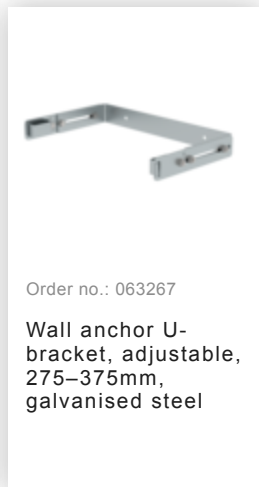

Order no.: 068963

Back protection hoop offset design Stainless steel V2A

Order no.: 068961

Transfer platform between ladder sections, Ø 700 mm V2A stainless steel

Order no.: 068236

Vertical ladder connector 200 mm Edelstahl

Order no.: 019126

Shaft ladder, V4A stainless steel 470mm

Order no.: 068239

Connecting brace Stainless steel

Order no.: 063257

Wall anchor U-bracket, rigid Wall clearance 150 mm

Order no.: 063259

Wall anchor U-bracket, rigid Wall clearance 200 mm

Order no.: 063263

Wall anchor U-bracket, adjustable, 165–205 mm, galvanised steel

Order no.: 063260

Wall anchor U-bracket, adjustable, 200–275 mm, galvanised steel

Order no.: 063267

Wall anchor U-bracket, adjustable, 275–375mm, galvanised steel

Order no.: 063275

Wall anchor U-bracket, adjustable, 375–500 mm, galvanised steel

Order no.: 068250

Wall anchor, adjustable, 165–205 mm, stainless steel

Order no.: 068262

Wall anchor w. Clamping bracket, adjustable, 215–275 mm, stainless steel