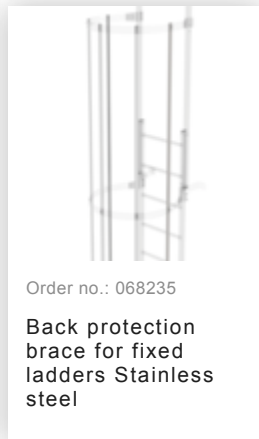

Order no.: 530135

**Multiple-flight vertical
ladder with back
protection (construction)
stainless steel 12.96m**

Accessories for the product family

Order no.: 068264
**Ladder section
stainless steel 7
rungs Stainless
steel**

Order no.: 068265
**Ladder section
stainless steel 10
rungs Stainless
steel**

Order no.: 068266
**Ladder section
stainless steel 13
rungs V2A stainless
steel**

Order no.: 068243
**Exit side-rail
straight Stainless
steel**

Order no.: 068249
**Wall anchor, rigid,
200 mm, stainless
steel**

Order no.: 068234

Ø 700 mm back protection hoop with mounting kit

Order no.: 068235

Back protection brace for fixed ladders Stainless steel

Order no.: 068963

Back protection hoop offset design Stainless steel V2A

Order no.: 068961

Transfer platform between ladder sections, Ø 700 mm V2A stainless steel

Order no.: 068236

Vertical ladder connector 200 mm Edelstahl