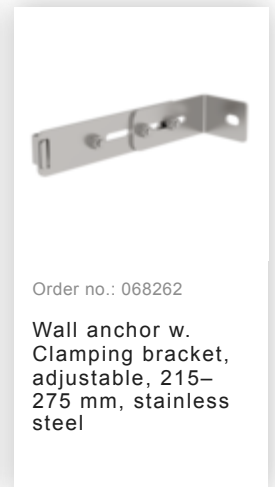

Order no.: 068963

Back protection hoop offset design Stainless steel V2A

Order no.: 068961

Transfer platform between ladder sections, Ø 700 mm V2A stainless steel

Order no.: 068236

Vertical ladder connector 200 mm Edelstahl

Order no.: 019126

Shaft ladder, V4A stainless steel 470mm

Order no.: 068239

Connecting brace Stainless steel

Order no.: 063257

Wall anchor U-bracket, rigid Wall clearance 150 mm

Order no.: 063259

Wall anchor U-bracket, rigid Wall clearance 200 mm

Order no.: 063263

Wall anchor U-bracket, adjustable, 165–205 mm, galvanised steel

Order no.: 063260

Wall anchor U-bracket, adjustable, 200–275 mm, galvanised steel

Order no.: 063267

Wall anchor U-bracket, adjustable, 275–375mm, galvanised steel

Order no.: 063275

Wall anchor U-bracket, adjustable, 375–500 mm, galvanised steel

Order no.: 068250

Wall anchor, adjustable, 165–205 mm, stainless steel

Order no.: 068262

Wall anchor w. Clamping bracket, adjustable, 215–275 mm, stainless steel