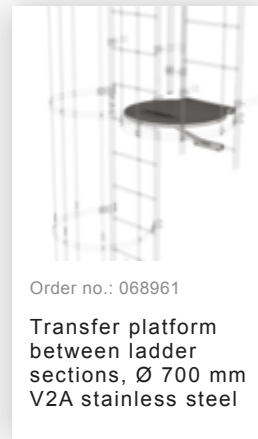

Order no.: 530135

**Multiple-flight vertical
ladder with back
protection (construction)
stainless steel 12.96m**

Accessories for the product family

Order no.: 068264
**Ladder section
stainless steel 7
rungs Stainless
steel**

Order no.: 068265
**Ladder section
stainless steel 10
rungs Stainless
steel**

Order no.: 068266
**Ladder section
stainless steel 13
rungs V2A stainless
steel**

Order no.: 068243
**Exit side-rail
straight Stainless
steel**

Order no.: 068249
**Wall anchor, rigid,
200 mm, stainless
steel**

Order no.: 068234

Ø 700 mm back protection hoop with mounting kit

Order no.: 068235

Back protection brace for fixed ladders Stainless steel

Order no.: 068963

Back protection hoop offset design Stainless steel V2A

Order no.: 068961

Transfer platform between ladder sections, Ø 700 mm V2A stainless steel

Order no.: 068236

Vertical ladder connector 200 mm Edelstahl