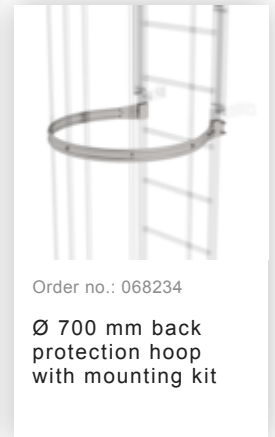

Order no.: 530145

**Multiple-flight vertical
ladder with back
protection (construction)
stainless steel 14.64m**

Accessories for the product family

Order no.: 068235

Back protection brace for fixed ladders
Stainless steel

Order no.: 068963

Back protection hoop offset design
Stainless steel V2A

Order no.: 068961

Transfer platform between ladder sections, Ø 700 mm
V2A stainless steel

Order no.: 068236

Vertical ladder connector 200 mm
Edelstahl