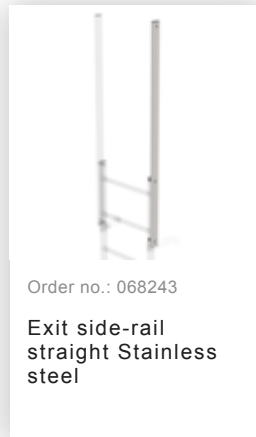

Order no.: 530145

**Multiple-flight vertical
ladder with back
protection (construction)
stainless steel 14.64m**

Accessories for the product family

Order no.: 068235

Back protection brace for fixed ladders
Stainless steel

Order no.: 068963

Back protection hoop offset design
Stainless steel V2A

Order no.: 068961

Transfer platform between ladder sections, Ø 700 mm
V2A stainless steel

Order no.: 068236

Vertical ladder connector 200 mm
Edelstahl

Order no.: 019126

Shaft ladder, V4A stainless steel
470mm

Order no.: 068239

Connecting brace
Stainless steel

Order no.: 063257

Wall anchor U-bracket, rigid
Wall clearance 150 mm

Order no.: 063259

Wall anchor U-bracket, rigid
Wall clearance 200 mm

Order no.: 063263

Wall anchor U-bracket, adjustable,
165–205 mm, galvanised steel
165–205 mm, galvanised steel

Order no.: 063260

Wall anchor U-bracket, adjustable,
200–275 mm, galvanised steel
200–275 mm, galvanised steel