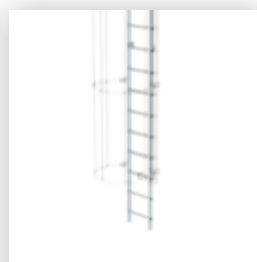

Order no.: 061445

Access protection access ladder