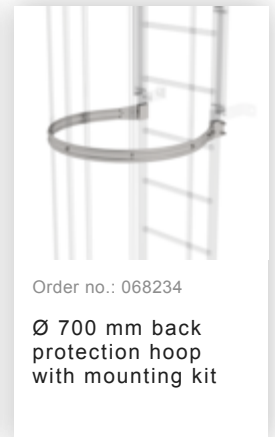

Order no.: 530155

**Multiple-flight vertical
ladder with back
protection (construction)
stainless steel 16.32m**

Accessories for the product family

Order no.: 068239

**Connecting brace
Stainless steel**

Order no.: 063257

**Wall anchor U-
bracket, rigid Wall
clearance 150 mm**

Order no.: 063259

**Wall anchor U-
bracket, rigid Wall
clearance 200 mm**

Order no.: 063263

**Wall anchor U-
bracket, adjustable,
165–205 mm,
galvanised steel
165–205 mm,
galvanised steel**

Order no.: 063260

**Wall anchor U-
bracket, adjustable,
200–275 mm,
galvanised steel
200–275 mm,
galvanised steel**

Order no.: 063267

**Wall anchor U-
bracket, adjustable,
275–375mm,
galvanised steel**

Order no.: 063275

**Wall anchor U-
bracket, adjustable,
375–500 mm,
galvanised steel**

Order no.: 068250

**Wall anchor,
adjustable, 165–
205 mm, stainless
steel**

Order no.: 068262

**Wall anchor w.
Clamping bracket,
adjustable, 215–
275 mm, stainless
steel**