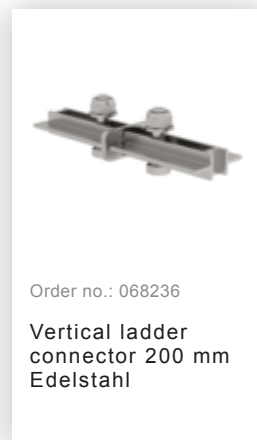

Order no.: 530155

**Multiple-flight vertical
ladder with back
protection (construction)
stainless steel 16.32m**

Accessories for the product family

Order no.: 068239

**Connecting brace
Stainless steel**

Order no.: 063257

**Wall anchor U-
bracket, rigid Wall
clearance 150 mm**

Order no.: 063259

**Wall anchor U-
bracket, rigid Wall
clearance 200 mm**

Order no.: 063263

**Wall anchor U-
bracket, adjustable,
165–205 mm,
galvanised steel
165–205 mm,
galvanised steel**

Order no.: 063260

**Wall anchor U-
bracket, adjustable,
200–275 mm,
galvanised steel
200–275 mm,
galvanised steel**

Order no.: 063267

**Wall anchor U-
bracket, adjustable,
275–375mm,
galvanised steel**

Order no.: 063275

**Wall anchor U-
bracket, adjustable,
375–500 mm,
galvanised steel**

Order no.: 068250

**Wall anchor,
adjustable, 165–
205 mm, stainless
steel**

Order no.: 068262

**Wall anchor w.
Clamping bracket,
adjustable, 215–
275 mm, stainless
steel**