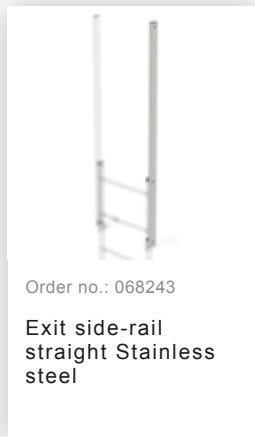

Order no.: 530155

**Multiple-flight vertical
ladder with back
protection (construction)
stainless steel 16.32m**

Accessories for the product family

Order no.: 068239

**Connecting brace
Stainless steel**

Order no.: 063257

**Wall anchor U-
bracket, rigid Wall
clearance 150 mm**

Order no.: 063259

**Wall anchor U-
bracket, rigid Wall
clearance 200 mm**

Order no.: 063263

**Wall anchor U-
bracket, adjustable,
165–205 mm,
galvanised steel
165–205 mm,
galvanised steel**

Order no.: 063260

**Wall anchor U-
bracket, adjustable,
200–275 mm,
galvanised steel
200–275 mm,
galvanised steel**

Order no.: 063267

**Wall anchor U-
bracket, adjustable,
275–375mm,
galvanised steel**

Order no.: 063275

**Wall anchor U-
bracket, adjustable,
375–500 mm,
galvanised steel**

Order no.: 068250

**Wall anchor,
adjustable, 165–
205 mm, stainless
steel**

Order no.: 068262

**Wall anchor w.
Clamping bracket,
adjustable, 215–
275 mm, stainless
steel**