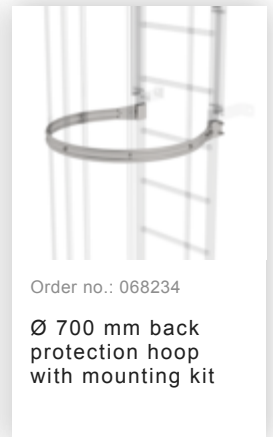

Order no.: 530165

**Multiple-flight vertical
ladder with back
protection (construction)
stainless steel 18.28m**

Accessories for the product family

Order no.: 068239

**Connecting brace
Stainless steel**

Order no.: 063257

**Wall anchor U-
bracket, rigid Wall
clearance 150 mm**

Order no.: 063259

**Wall anchor U-
bracket, rigid Wall
clearance 200 mm**

Order no.: 063263

**Wall anchor U-
bracket, adjustable,
165–205 mm,
galvanised steel
165–205 mm,
galvanised steel**

Order no.: 063260

**Wall anchor U-
bracket, adjustable,
200–275 mm,
galvanised steel
200–275 mm,
galvanised steel**

Order no.: 063267

**Wall anchor U-
bracket, adjustable,
275–375mm,
galvanised steel**

Order no.: 063275

**Wall anchor U-
bracket, adjustable,
375–500 mm,
galvanised steel**

Order no.: 068250

**Wall anchor,
adjustable, 165–
205 mm, stainless
steel**

Order no.: 068262

**Wall anchor w.
Clamping bracket,
adjustable, 215–
275 mm, stainless
steel**