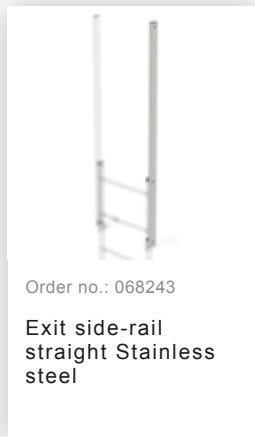

Order no.: 530165

**Multiple-flight vertical
ladder with back
protection (construction)
stainless steel 18.28m**

Accessories for the product family

Order no.: 068239

**Connecting brace
Stainless steel**

Order no.: 063257

**Wall anchor U-
bracket, rigid Wall
clearance 150 mm**

Order no.: 063259

**Wall anchor U-
bracket, rigid Wall
clearance 200 mm**

Order no.: 063263

**Wall anchor U-
bracket, adjustable,
165–205 mm,
galvanised steel
165–205 mm,
galvanised steel**

Order no.: 063260

**Wall anchor U-
bracket, adjustable,
200–275 mm,
galvanised steel
200–275 mm,
galvanised steel**

Order no.: 063267

**Wall anchor U-
bracket, adjustable,
275–375mm,
galvanised steel**

Order no.: 063275

**Wall anchor U-
bracket, adjustable,
375–500 mm,
galvanised steel**

Order no.: 068250

**Wall anchor,
adjustable, 165–
205 mm, stainless
steel**

Order no.: 068262

**Wall anchor w.
Clamping bracket,
adjustable, 215–
275 mm, stainless
steel**