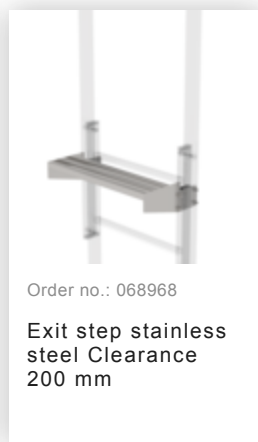

Wall anchor U-bracket, adjustable, 375–500 mm, galvanised steel

Order no.: 068250

Wall anchor, adjustable, 165–205 mm, stainless steel

Order no.: 068262

Wall anchor w. Clamping bracket, adjustable, 215–275 mm, stainless steel

Order no.: 068261

Wall anchor w. Clamping bracket, adjustable, 275–375 mm, stainless steel

Order no.: 064270

Special wall bracket, adjustment range 500-600mm, stainless steel

Order no.: 064271

Special wall bracket, adjustment range 600-700mm, stainless steel

Order no.: 064272

Special wall bracket, adjustment range 700-800mm, stainless steel

Order no.: 064273

Special wall bracket, adjustment range 800-900mm, stainless steel

Order no.: 077550

Fall protection rail 1,40m with connecting strap, stainless steel

Order no.: 077551

Fall protection rail 1,96m with connecting strap, stainless steel

Order no.: 068507

Roof parapet bridge with safety door and fall protection rail Stainless steel V2A

Order no.: 068971

Exit step for SI door with fall protection rail, stainless steel Clearance 100 mm