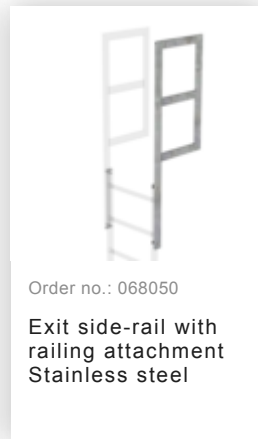

Order no.: 530175

**Multiple-flight vertical
ladder with back
protection (construction)
stainless steel 19.96m**

Accessories for the product family

Order no.: 068265

**Ladder section
stainless steel 10
rungs Stainless
steel**

Order no.: 068261

Wall anchor w. Clamping bracket, adjustable, 275–375 mm, stainless steel

Order no.: 064270

Special wall bracket, adjustment range 500-600mm, stainless steel

Order no.: 064271

Special wall bracket, adjustment range 600-700mm, stainless steel

Order no.: 064272

Special wall bracket, adjustment range 700-800mm, stainless steel

Order no.: 064273

Special wall bracket, adjustment range 800-900mm, stainless steel

Order no.: 077550

Fall protection rail 1,40m with connecting strap, stainless steel

Order no.: 077551

Fall protection rail 1,96m with connecting strap, stainless steel

Order no.: 068507

Roof parapet bridge with safety door and fall protection rail Stainless steel V2A

Order no.: 068971

Exit step for SI door with fall protection rail, stainless steel Clearance 100 mm