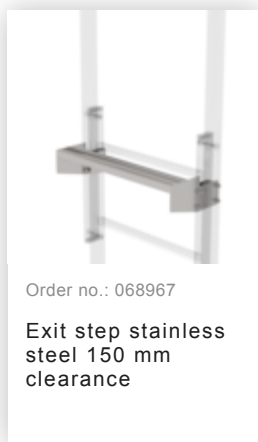

Wall anchor U-bracket, adjustable, 375–500 mm, galvanised steel

Order no.: 068250

Wall anchor, adjustable, 165–205 mm, stainless steel

Order no.: 068262

Wall anchor w. Clamping bracket, adjustable, 215–275 mm, stainless steel

Order no.: 068261

Wall anchor w. Clamping bracket, adjustable, 275–375 mm, stainless steel

Order no.: 064270

Special wall bracket, adjustment range 500-600mm, stainless steel

Order no.: 064271

Special wall bracket, adjustment range 600-700mm, stainless steel

Order no.: 064272

Special wall bracket, adjustment range 700-800mm, stainless steel

Order no.: 064273

Special wall bracket, adjustment range 800-900mm, stainless steel

Order no.: 077550

Fall protection rail 1,40m with connecting strap, stainless steel

Order no.: 077551

Fall protection rail 1,96m with connecting strap, stainless steel

Order no.: 068507

Roof parapet bridge with safety door and fall protection rail Stainless steel V2A

Order no.: 068971

Exit step for SI door with fall protection rail, stainless steel Clearance 100 mm