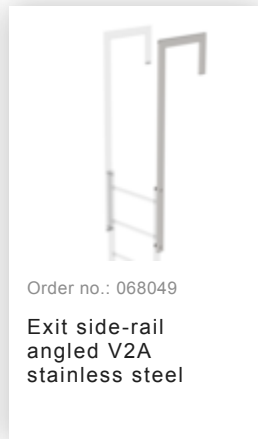

Order no.: 530175

**Multiple-flight vertical
ladder with back
protection (construction)
stainless steel 19.96m**

Accessories for the product family

Order no.: 068265

**Ladder section
stainless steel 10
rungs Stainless
steel**

Order no.: 068261

Wall anchor w. Clamping bracket, adjustable, 275–375 mm, stainless steel

Order no.: 064270

Special wall bracket, adjustment range 500-600mm, stainless steel

Order no.: 064271

Special wall bracket, adjustment range 600-700mm, stainless steel

Order no.: 064272

Special wall bracket, adjustment range 700-800mm, stainless steel

Order no.: 064273

Special wall bracket, adjustment range 800-900mm, stainless steel

Order no.: 077550

Fall protection rail 1,40m with connecting strap, stainless steel

Order no.: 077551

Fall protection rail 1,96m with connecting strap, stainless steel

Order no.: 068507

Roof parapet bridge with safety door and fall protection rail Stainless steel V2A

Order no.: 068971

Exit step for SI door with fall protection rail, stainless steel Clearance 100 mm