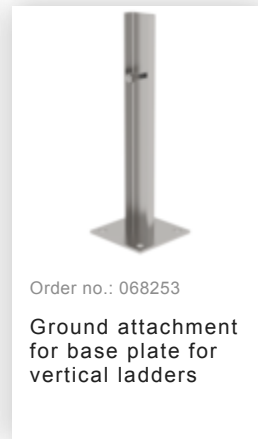

Order no.: 530175

**Multiple-flight vertical
ladder with back
protection (construction)
stainless steel 19.96m**

Accessories for the product family

Order no.: 068265

**Ladder section
stainless steel 10
rungs Stainless
steel**

Order no.: 068261

Wall anchor w. Clamping bracket, adjustable, 275–375 mm, stainless steel

Order no.: 064270

Special wall bracket, adjustment range 500-600mm, stainless steel

Order no.: 064271

Special wall bracket, adjustment range 600-700mm, stainless steel

Order no.: 064272

Special wall bracket, adjustment range 700-800mm, stainless steel

Order no.: 064273

Special wall bracket, adjustment range 800-900mm, stainless steel

Order no.: 077550

Fall protection rail 1,40m with connecting strap, stainless steel

Order no.: 077551

Fall protection rail 1,96m with connecting strap, stainless steel

Order no.: 068507

Roof parapet bridge with safety door and fall protection rail Stainless steel V2A

Order no.: 068971

Exit step for SI door with fall protection rail, stainless steel Clearance 100 mm