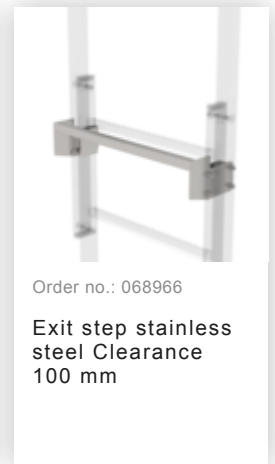

Wall anchor U-bracket, adjustable, 375–500 mm, galvanised steel

Order no.: 068250

Wall anchor, adjustable, 165–205 mm, stainless steel

Order no.: 068262

Wall anchor w. Clamping bracket, adjustable, 215–275 mm, stainless steel

Order no.: 068261

Wall anchor w. Clamping bracket, adjustable, 275–375 mm, stainless steel

Order no.: 064270

Special wall bracket, adjustment range 500-600mm, stainless steel

Order no.: 064271

Special wall bracket, adjustment range 600-700mm, stainless steel

Order no.: 064272

Special wall bracket, adjustment range 700-800mm, stainless steel

Order no.: 064273

Special wall bracket, adjustment range 800-900mm, stainless steel

Order no.: 077550

Fall protection rail 1,40m with connecting strap, stainless steel

Order no.: 077551

Fall protection rail 1,96m with connecting strap, stainless steel

Order no.: 068507

Roof parapet bridge with safety door and fall protection rail Stainless steel V2A

Order no.: 068971

Exit step for SI door with fall protection rail, stainless steel Clearance 100 mm