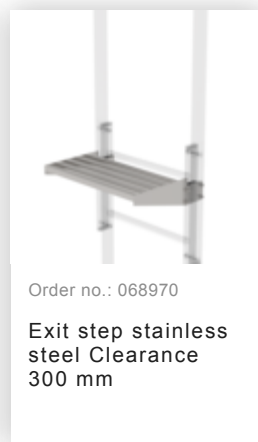

Order no.: 530175

**Multiple-flight vertical
ladder with back
protection (construction)
stainless steel 19.96m**

Accessories for the product family

Order no.: 068265

**Ladder section
stainless steel 10
rungs Stainless
steel**

Order no.: 068261

Wall anchor w. Clamping bracket, adjustable, 275–375 mm, stainless steel

Order no.: 064270

Special wall bracket, adjustment range 500-600mm, stainless steel

Order no.: 064271

Special wall bracket, adjustment range 600-700mm, stainless steel

Order no.: 064272

Special wall bracket, adjustment range 700-800mm, stainless steel

Order no.: 064273

Special wall bracket, adjustment range 800-900mm, stainless steel

Order no.: 077550

Fall protection rail 1,40m with connecting strap, stainless steel

Order no.: 077551

Fall protection rail 1,96m with connecting strap, stainless steel

Order no.: 068507

Roof parapet bridge with safety door and fall protection rail Stainless steel V2A

Order no.: 068971

Exit step for SI door with fall protection rail, stainless steel Clearance 100 mm