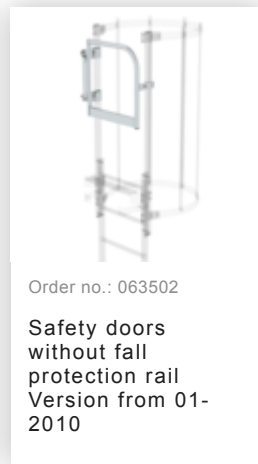

Order no.: 530175

**Multiple-flight vertical
ladder with back
protection (construction)
stainless steel 19.96m**

Accessories for the product family

Order no.: 068265

**Ladder section
stainless steel 10
rungs Stainless
steel**

Order no.: 068261

Wall anchor w. Clamping bracket, adjustable, 275–375 mm, stainless steel

Order no.: 064270

Special wall bracket, adjustment range 500-600mm, stainless steel

Order no.: 064271

Special wall bracket, adjustment range 600-700mm, stainless steel

Order no.: 064272

Special wall bracket, adjustment range 700-800mm, stainless steel

Order no.: 064273

Special wall bracket, adjustment range 800-900mm, stainless steel

Order no.: 077550

Fall protection rail 1,40m with connecting strap, stainless steel

Order no.: 077551

Fall protection rail 1,96m with connecting strap, stainless steel

Order no.: 068507

Roof parapet bridge with safety door and fall protection rail Stainless steel V2A

Order no.: 068971

Exit step for SI door with fall protection rail, stainless steel Clearance 100 mm