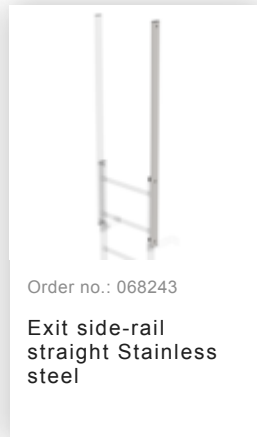

Order no.: 530150

**Multiple-flight vertical
ladder with back
protection (construction)
stainless steel 15.48m**

Accessories for the product family

Order no.: 068235

Back protection brace for fixed ladders
Stainless steel

Order no.: 068963

Back protection hoop offset design
Stainless steel V2A

Order no.: 068961

Transfer platform between ladder sections, Ø 700 mm
V2A stainless steel

Order no.: 068236

Vertical ladder connector 200 mm
Edelstahl

Order no.: 019126

Shaft ladder, V4A stainless steel
470mm

Order no.: 068239

Connecting brace
Stainless steel

Order no.: 063257

Wall anchor U-bracket, rigid
Wall clearance 150 mm

Order no.: 063259

Wall anchor U-bracket, rigid
Wall clearance 200 mm

Order no.: 063263

Wall anchor U-bracket, adjustable,
165–205 mm, galvanised steel
165–205 mm, galvanised steel

Order no.: 063260

Wall anchor U-bracket, adjustable,
200–275 mm, galvanised steel
200–275 mm, galvanised steel