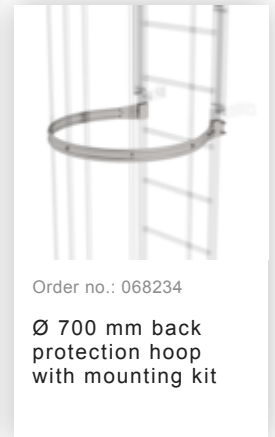

Order no.: 530150

**Multiple-flight vertical
ladder with back
protection (construction)
stainless steel 15.48m**

Accessories for the product family

Order no.: 068235

Back protection brace for fixed ladders
Stainless steel

Order no.: 068963

Back protection hoop offset design
Stainless steel V2A

Order no.: 068961

Transfer platform between ladder sections, Ø 700 mm
V2A stainless steel

Order no.: 068236

Vertical ladder connector 200 mm
Edelstahl