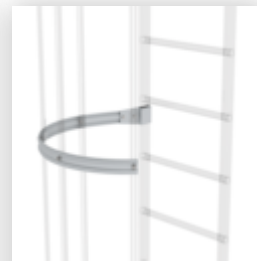

Order no.: 061050

Exit side-rail with railing attachment Anodised aluminium

Order no.: 063253

Ground attachment for base plate for vertical ladders galvanised steel

Order no.: 063502

Safety doors without fall protection rail Version from 01-2010

Order no.: 063500

Safety barrier Bare aluminium

Order no.: 062966

Exit step bright aluminium Clearance 100 mm

Order no.: 062967

Exit step bright aluminium  
150 mm clearance

Order no.: 062968

Exit step bright aluminium  
Clearance 200 mm

Order no.: 062969

Exit step bright aluminium  
Clearance 250 mm

Order no.: 062970

Exit step bright aluminium  
Clearance 300 mm

Order no.: 061237

Back protection hoop lateral exit  
Anodised exit with mounting kit