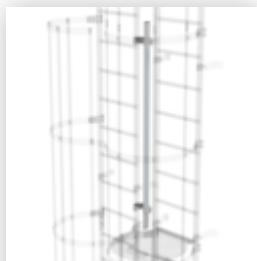

Order no.: 061234

Ø 700 mm back protection hoop  
Complete with mounting kit

Order no.: 061235

Back protection brace for fixed ladders  
Anodised aluminium

Order no.: 061963

Back protection hoop offset design  
Anodised aluminium

Order no.: 063961

Transfer platform between ladder sections,  
Ø 700 mm  
Galvanised steel

Order no.: 061236

Vertical ladder connector 200 mm  
Cast aluminium

Order no.: 061274

Safety strut for offset version  
Anodised aluminium