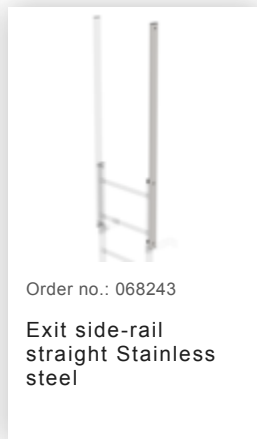

Order no.: 530231

**Multiple-flight vertical  
ladder with back  
protection (machinery)  
stainless steel 12.12m**

### Accessories for the product family

Order no.: 068963

Back protection  
hoop offset design  
Stainless steel V2A

Order no.: 068961

Transfer platform  
between ladder  
sections, Ø 700 mm  
V2A stainless steel

Order no.: 068236

Vertical ladder  
connector 200 mm  
Edelstahl

Order no.: 068274

Safety strut for  
offset version  
Stainless steel V2A

Order no.: 019126

Shaft ladder, V2A  
stainless steel  
470mm

Order no.: 068239

Connecting brace  
Stainless steel

Order no.: 063257

Wall anchor U-  
bracket, rigid Wall  
clearance 150 mm

Order no.: 063259

Wall anchor U-  
bracket, rigid Wall  
clearance 200 mm

Order no.: 063263

Wall anchor U-  
bracket, adjustable,  
165–205 mm,  
galvanised steel  
165–205 mm,  
galvanised steel