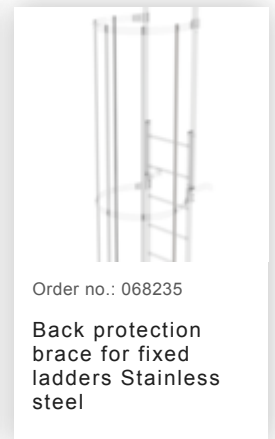

Order no.: 530231

**Multiple-flight vertical  
ladder with back  
protection (machinery)  
stainless steel 12.12m**

### Accessories for the product family

Order no.: 068963

Back protection  
hoop offset design  
Stainless steel V2A

Order no.: 068961

Transfer platform  
between ladder  
sections, Ø 700 mm  
V2A stainless steel

Order no.: 068236

Vertical ladder  
connector 200 mm  
Edelstahl

Order no.: 068274

Safety strut for  
offset version  
Stainless steel V2A

Order no.: 019126

Shaft ladder, V2A  
stainless steel  
470mm

Order no.: 068239