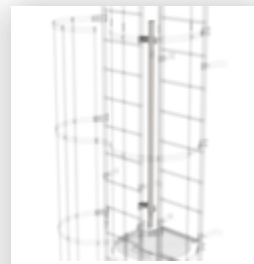

Order no.: 530231

**Multiple-flight vertical  
ladder with back  
protection (machinery)  
stainless steel 12.12m**

### Accessories for the product family

Order no.: 068963

Back protection  
hoop offset design  
Stainless steel V2A

Order no.: 068961

Transfer platform  
between ladder  
sections, Ø 700 mm  
V2A stainless steel

Order no.: 068236

Vertical ladder  
connector 200 mm  
Edelstahl

Order no.: 068274

Safety strut for  
offset version  
Stainless steel V2A

Order no.: 019126

Shaft ladder, V2A  
stainless steel  
470mm

Order no.: 068239

Connecting brace  
Stainless steel

Order no.: 063257

Wall anchor U-  
bracket, rigid Wall  
clearance 150 mm

Order no.: 063259

Wall anchor U-  
bracket, rigid Wall  
clearance 200 mm

Order no.: 063263

Wall anchor U-  
bracket, adjustable,  
165–205 mm,  
galvanised steel  
165–205 mm,  
galvanised steel