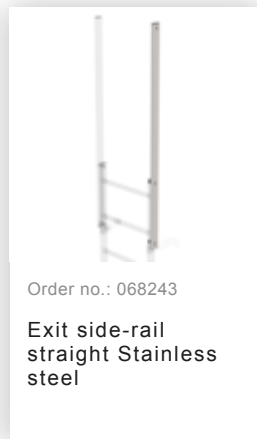

Order no.: 530236

**Multiple-flight vertical  
ladder with back  
protection (machinery)  
stainless steel 12.96m**

### Accessories for the product family

Order no.: 068235

Back protection brace for fixed ladders Stainless steel

Order no.: 068963

Back protection hoop offset design Stainless steel V2A

Order no.: 068961

Transfer platform between ladder sections, Ø 700 mm V2A stainless steel

Order no.: 068236

Vertical ladder connector 200 mm Edelstahl

Order no.: 068274

Safety strut for offset version Stainless steel V2A

Order no.: 019126

Shaft ladder, V4A stainless steel 470mm

Order no.: 068239

Connecting brace Stainless steel

Order no.: 063257

Wall anchor U-bracket, rigid Wall clearance 150 mm

Order no.: 063259

Wall anchor U-bracket, rigid Wall clearance 200 mm

Order no.: 063263

Wall anchor U-bracket, adjustable, 165–205 mm, galvanised steel 165–205 mm, galvanised steel