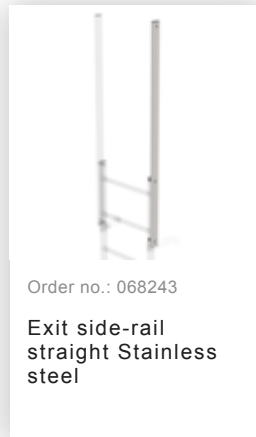

Order no.: 530241

**Multiple-flight vertical  
ladder with back  
protection (machinery)  
stainless steel 14.36m**

### Accessories for the product family

Order no.: 068235

Back protection brace for fixed ladders Stainless steel

Order no.: 068963

Back protection hoop offset design Stainless steel V2A

Order no.: 068961

Transfer platform between ladder sections, Ø 700 mm V2A stainless steel

Order no.: 068236

Vertical ladder connector 200 mm Edelstahl

Order no.: 068274

Safety strut for offset version Stainless steel V2A

Order no.: 019126

Shaft ladder, V4A stainless steel 470mm

Order no.: 068239

Connecting brace Stainless steel

Order no.: 063257

Wall anchor U-bracket, rigid Wall clearance 150 mm

Order no.: 063259

Wall anchor U-bracket, rigid Wall clearance 200 mm

Order no.: 063263

Wall anchor U-bracket, adjustable, 165–205 mm, galvanised steel 165–205 mm, galvanised steel