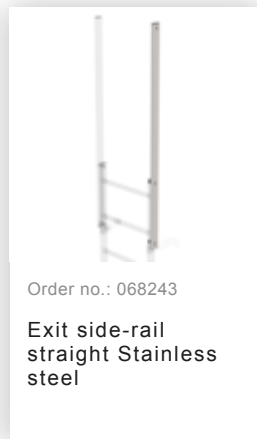

Order no.: 530251

**Multiple-flight vertical
ladder with back
protection (machinery)
stainless steel 16.32m**

Accessories for the product family

Order no.: 068235

Back protection brace for fixed ladders Stainless steel

Order no.: 068963

Back protection hoop offset design Stainless steel V2A

Order no.: 068961

Transfer platform between ladder sections, Ø 700 mm V2A stainless steel

Order no.: 068236

Vertical ladder connector 200 mm Edelstahl

Order no.: 068274

Safety strut for offset version Stainless steel V2A

Order no.: 019126

Shaft ladder, V4A stainless steel 470mm

Order no.: 068239

Connecting brace Stainless steel

Order no.: 063257

Wall anchor U-bracket, rigid Wall clearance 150 mm

Order no.: 063259

Wall anchor U-bracket, rigid Wall clearance 200 mm

Order no.: 063263

Wall anchor U-bracket, adjustable, 165–205 mm, galvanised steel 165–205 mm, galvanised steel

Order no.: 063260

Wall anchor U-bracket, adjustable, 200–275 mm, galvanised steel 200–275 mm, galvanised steel