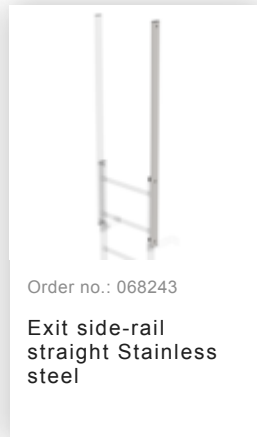

Order no.: 530256

**Multiple-flight vertical
ladder with back
protection (machinery)
stainless steel 17.16m**

Accessories for the product family

Order no.: 068235

Back protection brace for fixed ladders Stainless steel

Order no.: 068963

Back protection hoop offset design Stainless steel V2A

Order no.: 068961

Transfer platform between ladder sections, Ø 700 mm V2A stainless steel

Order no.: 068236

Vertical ladder connector 200 mm Edelstahl

Order no.: 068274

Safety strut for offset version Stainless steel V2A

Order no.: 019126

Shaft ladder, V4A stainless steel 470mm

Order no.: 068239

Connecting brace Stainless steel

Order no.: 063257

Wall anchor U-bracket, rigid Wall clearance 150 mm

Order no.: 063259

Wall anchor U-bracket, rigid Wall clearance 200 mm

Order no.: 063263

Wall anchor U-bracket, adjustable, 165–205 mm, galvanised steel 165–205 mm, galvanised steel

Order no.: 063260

Wall anchor U-bracket, adjustable, 200–275 mm, galvanised steel 200–275 mm, galvanised steel