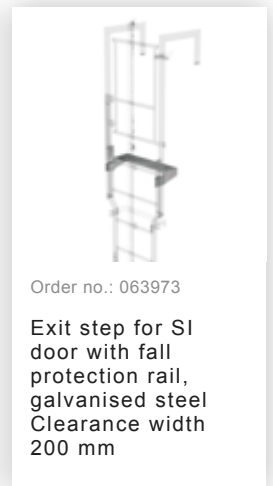

Order no.: 520236

**Multiple-flight vertical
ladder with back
protection (machinery)
galvanised steel 12.96m**

Accessories for the product family

Order no.: 063235

Back protection brace for fixed ladders Galvanised steel

Order no.: 077531

Fall protection rail 1,96m with connecting strap, galvanised steel

Order no.: 077532

Fall protection rail 2,80m with connecting strap, galvanised steel

Order no.: 063049

Exit side-rail angled Galvanised steel

Order no.: 063050

Exit side-rail with railing attachment Galvanised steel

Order no.: 063253

Ground attachment for base plate for vertical ladders galvanised steel

Order no.: 063502

Safety doors without fall protection rail
Version from 01-2010

Order no.: 063500

Safety barrier Bare aluminium

Order no.: 063966

Exit step galvanised steel
Clearance 100 mm

Order no.: 063497

Access guard locking door

Order no.: 063499

Access guard can be hooked in Bright aluminium, height: 1,190 mm