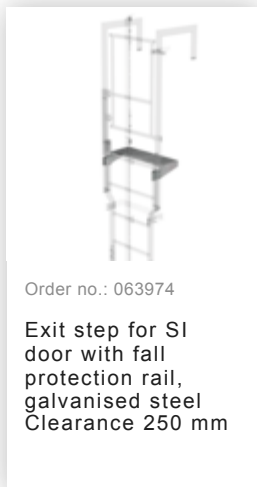

Order no.: 077531

Fall protection rail 1,96m with connecting strap, galvanised steel

Order no.: 077532

Fall protection rail 2,80m with connecting strap, galvanised steel

Order no.: 063049

Exit side-rail angled Galvanised steel

Order no.: 063050

Exit side-rail with railing attachment Galvanised steel

Order no.: 063253

Ground attachment for base plate for vertical ladders galvanised steel

Order no.: 063502

Safety doors without fall protection rail
Version from 01-2010

Order no.: 063500

Safety barrier Bare aluminium

Order no.: 063966

Exit step galvanised steel
Clearance 100 mm

Order no.: 063497

Access guard locking door

Order no.: 063499

Access guard can be hooked in Bright aluminium, height: 1,190 mm