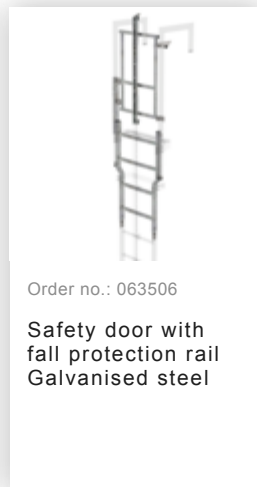

Order no.: 077531

Fall protection rail 1,96m with connecting strap, galvanised steel

Order no.: 077532

Fall protection rail 2,80m with connecting strap, galvanised steel

Order no.: 063049

Exit side-rail angled Galvanised steel

Order no.: 063050

Exit side-rail with railing attachment Galvanised steel

Order no.: 063253

Ground attachment for base plate for vertical ladders galvanised steel

Order no.: 063502

Safety doors without fall protection rail
Version from 01-2010

Order no.: 063500

Safety barrier Bare aluminium

Order no.: 063966

Exit step galvanised steel
Clearance 100 mm

Order no.: 063497

Access guard locking door

Order no.: 063499

Access guard can be hooked in Bright aluminium, height: 1,190 mm