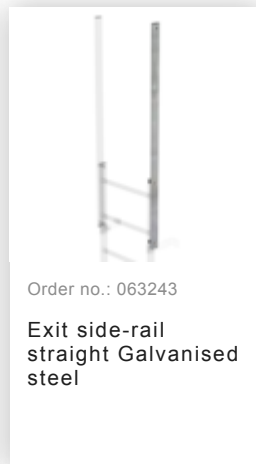

Order no.: 520236

**Multiple-flight vertical
ladder with back
protection (machinery)
galvanised steel 12.96m**

Accessories for the product family

Order no.: 063235

Back protection brace for fixed ladders Galvanised steel

Order no.: 063963

Back protection hoop offset design Galvanised steel

Order no.: 063961

Transfer platform between ladder sections, Ø 700 mm Galvanised steel

Order no.: 061236

Vertical ladder connector 200 mm Cast aluminium

Order no.: 063274

Safety strut for offset version Galvanised steel

Order no.: 019118

Perforated rung, bright steel 470 mm

Order no.: 068239

Connecting brace Stainless steel

Order no.: 063257

Wall anchor U-bracket, rigid Wall clearance 150 mm

Order no.: 063259

Wall anchor U-bracket, rigid Wall clearance 200 mm

Order no.: 063263

Wall anchor U-bracket, adjustable, 165–205 mm, galvanised steel 165–205 mm, galvanised steel

Order no.: 063260

Wall anchor U-bracket, adjustable, 200–275 mm, galvanised steel 200–275 mm, galvanised steel