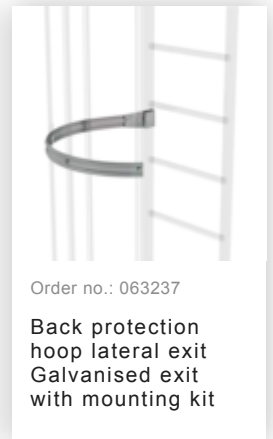

Order no.: 077531

Fall protection rail 1,96m with connecting strap, galvanised steel

Order no.: 077532

Fall protection rail 2,80m with connecting strap, galvanised steel

Order no.: 063049

Exit side-rail angled Galvanised steel

Order no.: 063050

Exit side-rail with railing attachment Galvanised steel

Order no.: 063253

Ground attachment for base plate for vertical ladders galvanised steel

Order no.: 063502

Safety doors without fall protection rail
Version from 01-2010

Order no.: 063500

Safety barrier Bare aluminium

Order no.: 063966

Exit step galvanised steel
Clearance 100 mm

Order no.: 063497

Access guard locking door

Order no.: 063499

Access guard can be hooked in Bright aluminium, height: 1,190 mm