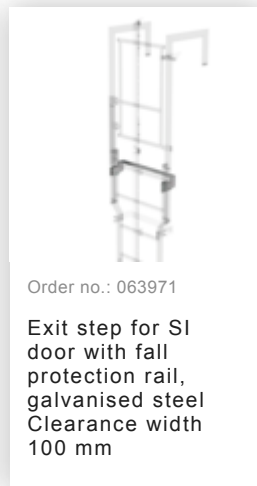

Order no.: 520236

**Multiple-flight vertical
ladder with back
protection (machinery)
galvanised steel 12.96m**

Accessories for the product family

Order no.: 063235

Back protection brace for fixed ladders Galvanised steel

Order no.: 077531

Fall protection rail 1,96m with connecting strap, galvanised steel

Order no.: 077532

Fall protection rail 2,80m with connecting strap, galvanised steel

Order no.: 063049

Exit side-rail angled Galvanised steel

Order no.: 063050

Exit side-rail with railing attachment Galvanised steel

Order no.: 063253

Ground attachment for base plate for vertical ladders galvanised steel

Order no.: 063502

Safety doors without fall protection rail
Version from 01-2010

Order no.: 063500

Safety barrier Bare aluminium

Order no.: 063966

Exit step galvanised steel
Clearance 100 mm

Order no.: 063497

Access guard locking door

Order no.: 063499

Access guard can be hooked in Bright aluminium, height: 1,190 mm