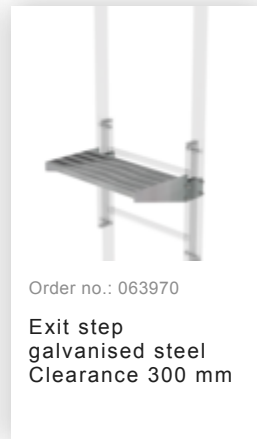

Order no.: 063272

Special wall bracket, adjustment range 700-800mm, galvanised steel

Order no.: 063273

Special wall bracket, adjustment range 800-900mm, galvanised steel

Order no.: 077530

Fall protection rail 1,40m with connecting strap, galvanised steel

Order no.: 077531

Fall protection rail 1,96m with connecting strap, galvanised steel

Order no.: 077532

Fall protection rail 2,80m with connecting strap, galvanised steel

Order no.: 063049

Exit side-rail angled Galvanised steel

Order no.: 063050

Exit side-rail with railing attachment Galvanised steel

Order no.: 063253

Ground attachment for base plate for vertical ladders galvanised steel

Order no.: 063502

Safety doors without fall protection rail
Version from 01-2010

Order no.: 063500

Safety barrier Bare aluminium

Order no.: 063966

Exit step galvanised steel
Clearance 100 mm

Order no.: 063497

Access guard locking door

Order no.: 063499

Access guard can be hooked in Bright aluminium, height: 1,190 mm