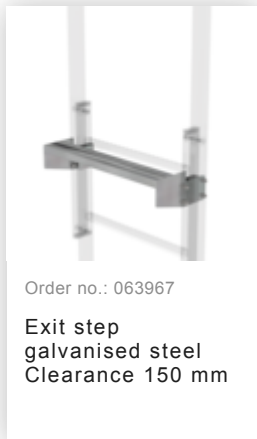

Order no.: 063272

Special wall bracket, adjustment range 700-800mm, galvanised steel

Order no.: 063273

Special wall bracket, adjustment range 800-900mm, galvanised steel

Order no.: 077530

Fall protection rail 1,40m with connecting strap, galvanised steel

Order no.: 077531

Fall protection rail 1,96m with connecting strap, galvanised steel

Order no.: 077532

Fall protection rail 2,80m with connecting strap, galvanised steel

Order no.: 063049

Exit side-rail angled Galvanised steel

Order no.: 063050

Exit side-rail with railing attachment Galvanised steel

Order no.: 063253

Ground attachment for base plate for vertical ladders galvanised steel

Order no.: 063502

Safety doors without fall protection rail
Version from 01-2010

Order no.: 063500

Safety barrier Bare aluminium

Order no.: 063966

Exit step galvanised steel
Clearance 100 mm

Order no.: 063497

Access guard locking door

Order no.: 063499

Access guard can be hooked in Bright aluminium, height: 1,190 mm