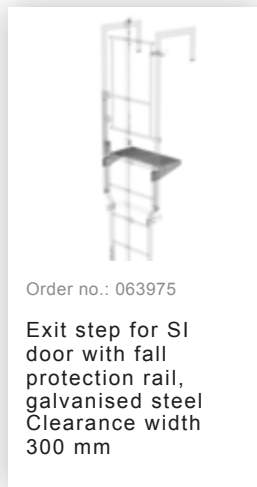

Order no.: 520236

**Multiple-flight vertical
ladder with back
protection (machinery)
galvanised steel 12.96m**

Accessories for the product family

Order no.: 063235

Back protection brace for fixed ladders Galvanised steel

Order no.: 077531

Fall protection rail 1,96m with connecting strap, galvanised steel

Order no.: 077532

Fall protection rail 2,80m with connecting strap, galvanised steel

Order no.: 063049

Exit side-rail angled Galvanised steel

Order no.: 063050

Exit side-rail with railing attachment Galvanised steel

Order no.: 063253

Ground attachment for base plate for vertical ladders galvanised steel

Order no.: 063502

Safety doors without fall protection rail
Version from 01-2010

Order no.: 063500

Safety barrier Bare aluminium

Order no.: 063966

Exit step galvanised steel
Clearance 100 mm

Order no.: 063497

Access guard locking door

Order no.: 063499

Access guard can be hooked in Bright aluminium, height: 1,190 mm