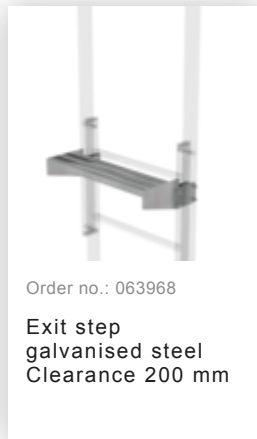

Order no.: 063272

Special wall bracket, adjustment range 700-800mm, galvanised steel

Order no.: 063273

Special wall bracket, adjustment range 800-900mm, galvanised steel

Order no.: 077530

Fall protection rail 1,40m with connecting strap, galvanised steel

Order no.: 077531

Fall protection rail 1,96m with connecting strap, galvanised steel

Order no.: 077532

Fall protection rail 2,80m with connecting strap, galvanised steel

Order no.: 063049

Exit side-rail angled Galvanised steel

Order no.: 063050

Exit side-rail with railing attachment Galvanised steel

Order no.: 063253

Ground attachment for base plate for vertical ladders galvanised steel

Order no.: 063502

Safety doors without fall protection rail
Version from 01-2010

Order no.: 063500

Safety barrier Bare aluminium

Order no.: 063966

Exit step galvanised steel
Clearance 100 mm

Order no.: 063497

Access guard locking door

Order no.: 063499

Access guard can be hooked in Bright aluminium, height: 1,190 mm