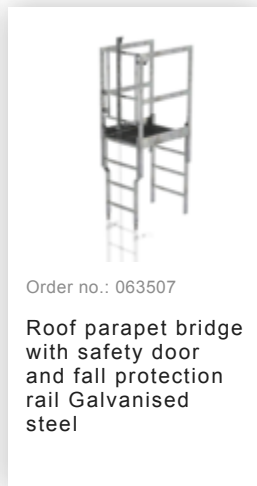

Order no.: 520236

**Multiple-flight vertical
ladder with back
protection (machinery)
galvanised steel 12.96m**

Accessories for the product family

Order no.: 063235

Back protection brace for fixed ladders Galvanised steel

Order no.: 077531

Fall protection rail 1,96m with connecting strap, galvanised steel

Order no.: 077532

Fall protection rail 2,80m with connecting strap, galvanised steel

Order no.: 063049

Exit side-rail angled Galvanised steel

Order no.: 063050

Exit side-rail with railing attachment Galvanised steel

Order no.: 063253

Ground attachment for base plate for vertical ladders galvanised steel

Order no.: 063502

Safety doors without fall protection rail
Version from 01-2010

Order no.: 063500

Safety barrier Bare aluminium

Order no.: 063966

Exit step galvanised steel
Clearance 100 mm

Order no.: 063497

Access guard locking door

Order no.: 063499

Access guard can be hooked in Bright aluminium, height: 1,190 mm