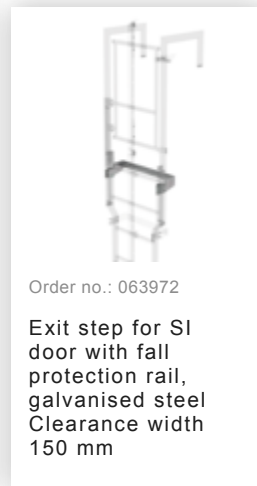

Order no.: 520236

**Multiple-flight vertical
ladder with back
protection (machinery)
galvanised steel 12.96m**

Accessories for the product family

Order no.: 063235

Back protection brace for fixed ladders Galvanised steel

Order no.: 077531

Fall protection rail 1,96m with connecting strap, galvanised steel

Order no.: 077532

Fall protection rail 2,80m with connecting strap, galvanised steel

Order no.: 063049

Exit side-rail angled Galvanised steel

Order no.: 063050

Exit side-rail with railing attachment Galvanised steel

Order no.: 063253

Ground attachment for base plate for vertical ladders galvanised steel

Order no.: 063502

Safety doors without fall protection rail
Version from 01-2010

Order no.: 063500

Safety barrier Bare aluminium

Order no.: 063966

Exit step galvanised steel
Clearance 100 mm

Order no.: 063497

Access guard locking door

Order no.: 063499

Access guard can be hooked in Bright aluminium, height: 1,190 mm