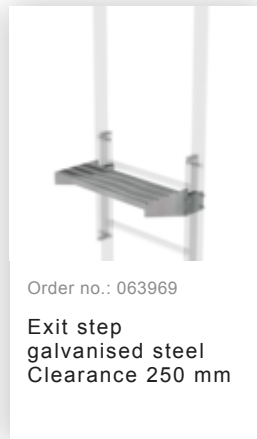

Order no.: 063272

Special wall bracket, adjustment range 700-800mm, galvanised steel

Order no.: 063273

Special wall bracket, adjustment range 800-900mm, galvanised steel

Order no.: 077530

Fall protection rail 1,40m with connecting strap, galvanised steel

Order no.: 077531

Fall protection rail 1,96m with connecting strap, galvanised steel

Order no.: 077532

Fall protection rail 2,80m with connecting strap, galvanised steel

Order no.: 063049

Exit side-rail angled Galvanised steel

Order no.: 063050

Exit side-rail with railing attachment Galvanised steel

Order no.: 063253

Ground attachment for base plate for vertical ladders galvanised steel

Order no.: 063502

Safety doors without fall protection rail
Version from 01-2010

Order no.: 063500

Safety barrier Bare aluminium

Order no.: 063966

Exit step galvanised steel
Clearance 100 mm

Order no.: 063497

Access guard locking door

Order no.: 063499

Access guard can be hooked in Bright aluminium, height: 1,190 mm