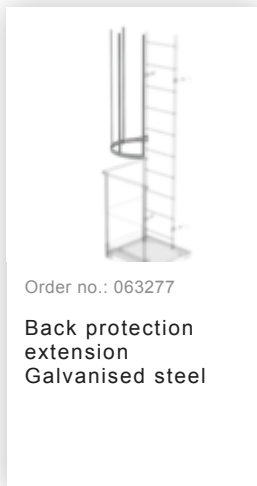

Order no.: 063272

Special wall bracket, adjustment range 700-800mm, galvanised steel

Order no.: 063273

Special wall bracket, adjustment range 800-900mm, galvanised steel

Order no.: 077530

Fall protection rail 1,40m with connecting strap, galvanised steel

Order no.: 077531

Fall protection rail 1,96m with connecting strap, galvanised steel

Order no.: 077532

Fall protection rail 2,80m with connecting strap, galvanised steel

Order no.: 063049

Exit side-rail angled Galvanised steel

Order no.: 063050

Exit side-rail with railing attachment Galvanised steel

Order no.: 063253

Ground attachment for base plate for vertical ladders galvanised steel

Order no.: 063502

Safety doors without fall protection rail
Version from 01-2010

Order no.: 063500

Safety barrier Bare aluminium

Order no.: 063966

Exit step galvanised steel
Clearance 100 mm

Order no.: 063497

Access guard locking door

Order no.: 063499

Access guard can be hooked in Bright aluminium, height: 1,190 mm