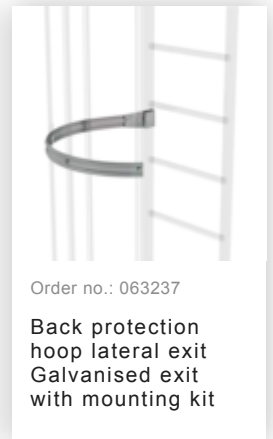

Order no.: 520241

**Multiple-flight vertical
ladder with back
protection (machinery)
galvanised steel 14.36m**

Accessories for the product family

Order no.: 063265

**Ladder section
galvanised steel 10
rungs**

Order no.: 077531

Fall protection rail 1,96m with connecting strap, galvanised steel

Order no.: 077532

Fall protection rail 2,80m with connecting strap, galvanised steel

Order no.: 063049

Exit side-rail angled Galvanised steel

Order no.: 063050

Exit side-rail with railing attachment Galvanised steel

Order no.: 063253

Ground attachment for base plate for vertical ladders galvanised steel

Order no.: 063502

Safety doors without fall protection rail Version from 01-2010

Order no.: 063500

Safety barrier Bare aluminium

Order no.: 063966

Exit step galvanised steel Clearance 100 mm

Order no.: 063497

Access guard locking door

Order no.: 063499

Access guard can be hooked in Bright aluminium, height: 1,190 mm