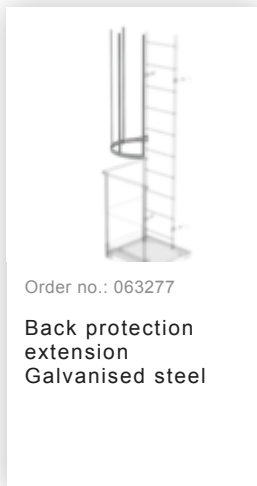

Order no.: 520241

**Multiple-flight vertical
ladder with back
protection (machinery)
galvanised steel 14.36m**

Accessories for the product family

Order no.: 063265

**Ladder section
galvanised steel 10
rungs**

Order no.: 077531

Fall protection rail 1,96m with connecting strap, galvanised steel

Order no.: 077532

Fall protection rail 2,80m with connecting strap, galvanised steel

Order no.: 063049

Exit side-rail angled Galvanised steel

Order no.: 063050

Exit side-rail with railing attachment Galvanised steel

Order no.: 063253

Ground attachment for base plate for vertical ladders galvanised steel

Order no.: 063502

Safety doors without fall protection rail Version from 01-2010

Order no.: 063500

Safety barrier Bare aluminium

Order no.: 063966

Exit step galvanised steel Clearance 100 mm

Order no.: 063497

Access guard locking door

Order no.: 063499

Access guard can be hooked in Bright aluminium, height: 1,190 mm