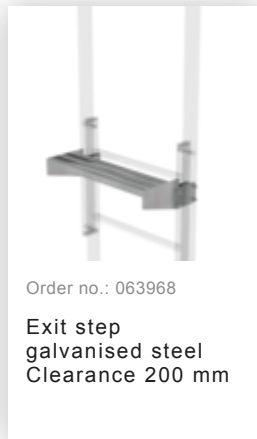

Order no.: 520241

**Multiple-flight vertical
ladder with back
protection (machinery)
galvanised steel 14.36m**

Accessories for the product family

Order no.: 063265

**Ladder section
galvanised steel 10
rungs**

Order no.: 077531

Fall protection rail 1,96m with connecting strap, galvanised steel

Order no.: 077532

Fall protection rail 2,80m with connecting strap, galvanised steel

Order no.: 063049

Exit side-rail angled Galvanised steel

Order no.: 063050

Exit side-rail with railing attachment Galvanised steel

Order no.: 063253

Ground attachment for base plate for vertical ladders galvanised steel

Order no.: 063502

Safety doors without fall protection rail Version from 01-2010

Order no.: 063500

Safety barrier Bare aluminium

Order no.: 063966

Exit step galvanised steel Clearance 100 mm

Order no.: 063497

Access guard locking door

Order no.: 063499

Access guard can be hooked in Bright aluminium, height: 1,190 mm