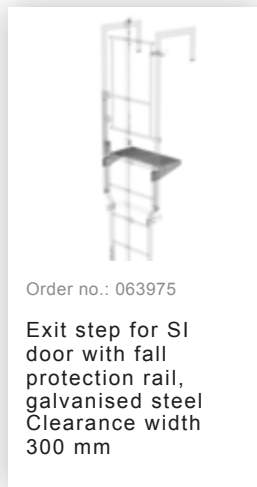

Order no.: 520241

**Multiple-flight vertical
ladder with back
protection (machinery)
galvanised steel 14.36m**

Accessories for the product family

Order no.: 063265

**Ladder section
galvanised steel 10
rungs**

Order no.: 077531

Fall protection rail 1,96m with connecting strap, galvanised steel

Order no.: 077532

Fall protection rail 2,80m with connecting strap, galvanised steel

Order no.: 063049

Exit side-rail angled Galvanised steel

Order no.: 063050

Exit side-rail with railing attachment Galvanised steel

Order no.: 063253

Ground attachment for base plate for vertical ladders galvanised steel

Order no.: 063502

Safety doors without fall protection rail Version from 01-2010

Order no.: 063500

Safety barrier Bare aluminium

Order no.: 063966

Exit step galvanised steel Clearance 100 mm

Order no.: 063497

Access guard locking door

Order no.: 063499

Access guard can be hooked in Bright aluminium, height: 1,190 mm