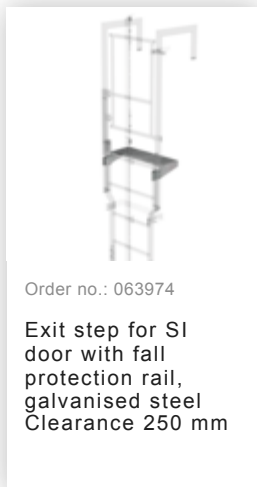

Order no.: 520241

**Multiple-flight vertical
ladder with back
protection (machinery)
galvanised steel 14.36m**

Accessories for the product family

Order no.: 063265

**Ladder section
galvanised steel 10
rungs**

Order no.: 077531

Fall protection rail 1,96m with connecting strap, galvanised steel

Order no.: 077532

Fall protection rail 2,80m with connecting strap, galvanised steel

Order no.: 063049

Exit side-rail angled Galvanised steel

Order no.: 063050

Exit side-rail with railing attachment Galvanised steel

Order no.: 063253

Ground attachment for base plate for vertical ladders galvanised steel

Order no.: 063502

Safety doors without fall protection rail Version from 01-2010

Order no.: 063500

Safety barrier Bare aluminium

Order no.: 063966

Exit step galvanised steel Clearance 100 mm

Order no.: 063497

Access guard locking door

Order no.: 063499

Access guard can be hooked in Bright aluminium, height: 1,190 mm