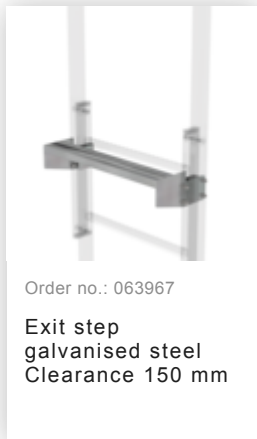

Order no.: 520241

**Multiple-flight vertical
ladder with back
protection (machinery)
galvanised steel 14.36m**

Accessories for the product family

Order no.: 063265

**Ladder section
galvanised steel 10
rungs**

Order no.: 077531

Fall protection rail 1,96m with connecting strap, galvanised steel

Order no.: 077532

Fall protection rail 2,80m with connecting strap, galvanised steel

Order no.: 063049

Exit side-rail angled Galvanised steel

Order no.: 063050

Exit side-rail with railing attachment Galvanised steel

Order no.: 063253

Ground attachment for base plate for vertical ladders galvanised steel

Order no.: 063502

Safety doors without fall protection rail Version from 01-2010

Order no.: 063500

Safety barrier Bare aluminium

Order no.: 063966

Exit step galvanised steel Clearance 100 mm

Order no.: 063497

Access guard locking door

Order no.: 063499

Access guard can be hooked in Bright aluminium, height: 1,190 mm