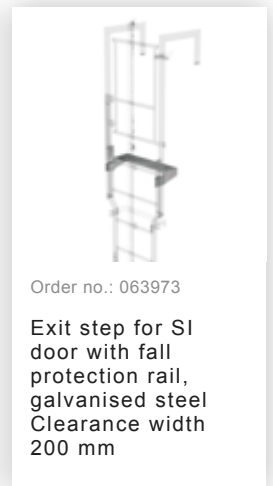

Order no.: 520241

**Multiple-flight vertical
ladder with back
protection (machinery)
galvanised steel 14.36m**

Accessories for the product family

Order no.: 063265

**Ladder section
galvanised steel 10
rungs**

Order no.: 077531

Fall protection rail 1,96m with connecting strap, galvanised steel

Order no.: 077532

Fall protection rail 2,80m with connecting strap, galvanised steel

Order no.: 063049

Exit side-rail angled Galvanised steel

Order no.: 063050

Exit side-rail with railing attachment Galvanised steel

Order no.: 063253

Ground attachment for base plate for vertical ladders galvanised steel

Order no.: 063502

Safety doors without fall protection rail Version from 01-2010

Order no.: 063500

Safety barrier Bare aluminium

Order no.: 063966

Exit step galvanised steel Clearance 100 mm

Order no.: 063497

Access guard locking door

Order no.: 063499

Access guard can be hooked in Bright aluminium, height: 1,190 mm