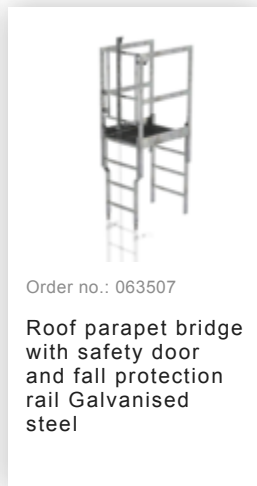

Order no.: 520241

**Multiple-flight vertical
ladder with back
protection (machinery)
galvanised steel 14.36m**

Accessories for the product family

Order no.: 063265

**Ladder section
galvanised steel 10
rungs**

Order no.: 077531

Fall protection rail 1,96m with connecting strap, galvanised steel

Order no.: 077532

Fall protection rail 2,80m with connecting strap, galvanised steel

Order no.: 063049

Exit side-rail angled Galvanised steel

Order no.: 063050

Exit side-rail with railing attachment Galvanised steel

Order no.: 063253

Ground attachment for base plate for vertical ladders galvanised steel

Order no.: 063502

Safety doors without fall protection rail Version from 01-2010

Order no.: 063500

Safety barrier Bare aluminium

Order no.: 063966

Exit step galvanised steel Clearance 100 mm

Order no.: 063497

Access guard locking door

Order no.: 063499

Access guard can be hooked in Bright aluminium, height: 1,190 mm