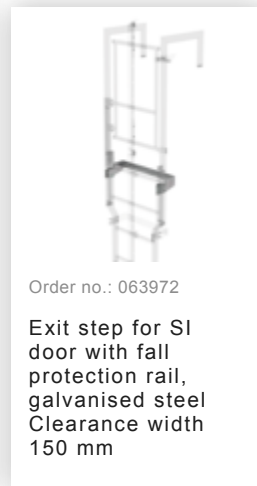

Order no.: 520241

**Multiple-flight vertical
ladder with back
protection (machinery)
galvanised steel 14.36m**

Accessories for the product family

Order no.: 063265

**Ladder section
galvanised steel 10
rungs**

Order no.: 077531

Fall protection rail 1,96m with connecting strap, galvanised steel

Order no.: 077532

Fall protection rail 2,80m with connecting strap, galvanised steel

Order no.: 063049

Exit side-rail angled Galvanised steel

Order no.: 063050

Exit side-rail with railing attachment Galvanised steel

Order no.: 063253

Ground attachment for base plate for vertical ladders galvanised steel

Order no.: 063502

Safety doors without fall protection rail Version from 01-2010

Order no.: 063500

Safety barrier Bare aluminium

Order no.: 063966

Exit step galvanised steel Clearance 100 mm

Order no.: 063497

Access guard locking door

Order no.: 063499

Access guard can be hooked in Bright aluminium, height: 1,190 mm