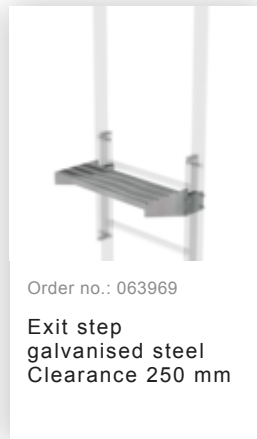

Order no.: 520241

**Multiple-flight vertical
ladder with back
protection (machinery)
galvanised steel 14.36m**

Accessories for the product family

Order no.: 063265

**Ladder section
galvanised steel 10
rungs**

Order no.: 077531

Fall protection rail 1,96m with connecting strap, galvanised steel

Order no.: 077532

Fall protection rail 2,80m with connecting strap, galvanised steel

Order no.: 063049

Exit side-rail angled Galvanised steel

Order no.: 063050

Exit side-rail with railing attachment Galvanised steel

Order no.: 063253

Ground attachment for base plate for vertical ladders galvanised steel

Order no.: 063502

Safety doors without fall protection rail Version from 01-2010

Order no.: 063500

Safety barrier Bare aluminium

Order no.: 063966

Exit step galvanised steel Clearance 100 mm

Order no.: 063497

Access guard locking door

Order no.: 063499

Access guard can be hooked in Bright aluminium, height: 1,190 mm