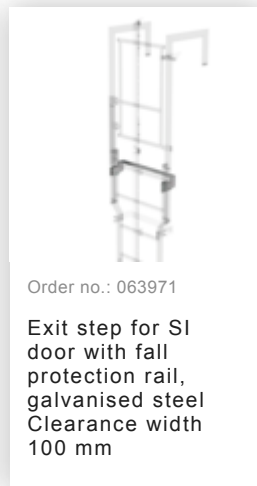

Order no.: 520241

**Multiple-flight vertical
ladder with back
protection (machinery)
galvanised steel 14.36m**

Accessories for the product family

Order no.: 063265

**Ladder section
galvanised steel 10
rungs**

Order no.: 077531

Fall protection rail 1,96m with connecting strap, galvanised steel

Order no.: 077532

Fall protection rail 2,80m with connecting strap, galvanised steel

Order no.: 063049

Exit side-rail angled Galvanised steel

Order no.: 063050

Exit side-rail with railing attachment Galvanised steel

Order no.: 063253

Ground attachment for base plate for vertical ladders galvanised steel

Order no.: 063502

Safety doors without fall protection rail Version from 01-2010

Order no.: 063500

Safety barrier Bare aluminium

Order no.: 063966

Exit step galvanised steel Clearance 100 mm

Order no.: 063497

Access guard locking door

Order no.: 063499

Access guard can be hooked in Bright aluminium, height: 1,190 mm