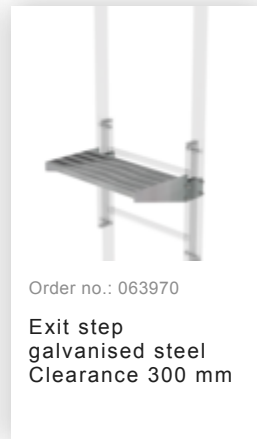

Order no.: 520241

**Multiple-flight vertical
ladder with back
protection (machinery)
galvanised steel 14.36m**

Accessories for the product family

Order no.: 063265

**Ladder section
galvanised steel 10
rungs**

Order no.: 077531

Fall protection rail 1,96m with connecting strap, galvanised steel

Order no.: 077532

Fall protection rail 2,80m with connecting strap, galvanised steel

Order no.: 063049

Exit side-rail angled Galvanised steel

Order no.: 063050

Exit side-rail with railing attachment Galvanised steel

Order no.: 063253

Ground attachment for base plate for vertical ladders galvanised steel

Order no.: 063502

Safety doors without fall protection rail Version from 01-2010

Order no.: 063500

Safety barrier Bare aluminium

Order no.: 063966

Exit step galvanised steel Clearance 100 mm

Order no.: 063497

Access guard locking door

Order no.: 063499

Access guard can be hooked in Bright aluminium, height: 1,190 mm