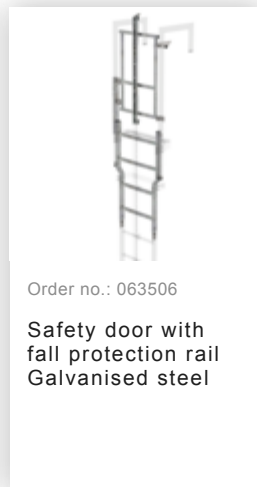

Order no.: 520241

**Multiple-flight vertical
ladder with back
protection (machinery)
galvanised steel 14.36m**

Accessories for the product family

Order no.: 063265

**Ladder section
galvanised steel 10
rungs**

Order no.: 077531

Fall protection rail 1,96m with connecting strap, galvanised steel

Order no.: 077532

Fall protection rail 2,80m with connecting strap, galvanised steel

Order no.: 063049

Exit side-rail angled Galvanised steel

Order no.: 063050

Exit side-rail with railing attachment Galvanised steel

Order no.: 063253

Ground attachment for base plate for vertical ladders galvanised steel

Order no.: 063502

Safety doors without fall protection rail Version from 01-2010

Order no.: 063500

Safety barrier Bare aluminium

Order no.: 063966

Exit step galvanised steel Clearance 100 mm

Order no.: 063497

Access guard locking door

Order no.: 063499

Access guard can be hooked in Bright aluminium, height: 1,190 mm