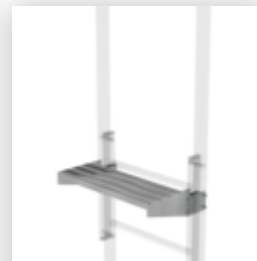

Order no.: 520246

**Multiple-flight vertical  
ladder with back  
protection (machinery)  
galvanised steel 15.20m**

Order no.: 063966

Exit step  
galvanised steel  
Clearance 100 mm

Order no.: 063967

Exit step  
galvanised steel  
Clearance 150 mm

Order no.: 063968

Exit step  
galvanised steel  
Clearance 200 mm

Order no.: 063969