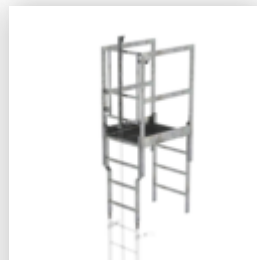

Order no.: 063507

Roof parapet bridge
with safety door
and fall protection
rail Galvanised
steel