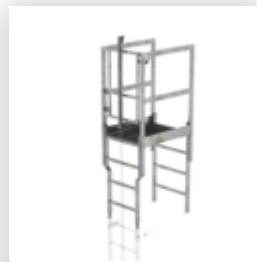

Order no.: 063507

Roof parapet bridge
with safety door
and fall protection
rail Galvanised
steel