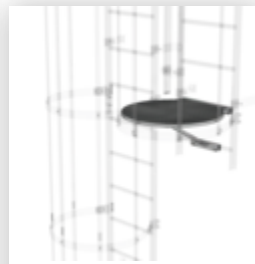

### Accessories for the product family

Order no.: 063264

**Ladder section  
galvanised steel 7  
rungs**

Order no.: 063265

**Ladder section  
galvanised steel 10  
rungs**

Order no.: 063266

**Ladder section  
galvanised steel 13  
rungs**

Order no.: 063243

**Exit side-rail  
straight Galvanised  
steel**

Order no.: 063249

**Rigid wall anchor  
200 mm,  
galvanised steel  
starr 200mm Stahl  
feuerverzinkt**

Order no.: 063234

Ø 700 mm back protection hoop complete with mounting kit

Order no.: 063235

Back protection brace for fixed ladders Galvanised steel

Order no.: 063963

Back protection hoop offset design Galvanised steel

Order no.: 063961

Transfer platform between ladder sections, Ø 700 mm Galvanised steel