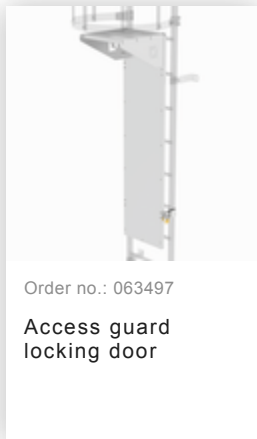

Order no.: 520266

**Multiple-flight vertical  
ladder with back  
protection (machinery)  
galvanised steel 18.84m**

### Accessories for the product family

Order no.: 063264

**Ladder section  
galvanised steel 7  
rungs**

Order no.: 063265

**Ladder section  
galvanised steel 10  
rungs**

Order no.: 063266

**Ladder section  
galvanised steel 13  
rungs**

Order no.: 063506

Safety door with  
fall protection rail  
Galvanised steel

Order no.: 061445

Access protection  
access ladder

Order no.: 070550

**Access guarding  
Enclosure**

Order no.: 063497

**Access guard  
locking door**