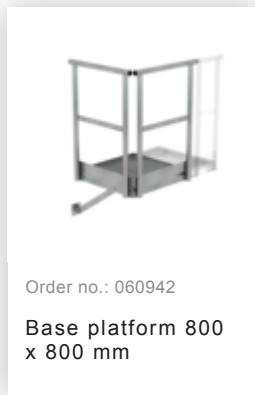

Order no.: 063499

**Access guard can  
be hooked in Bright  
aluminium, height:  
1,190 mm**

Order no.: 060941

**Extension platform  
400 x 800 mm**

Order no.: 060943

**Extension platform  
800 x 800 mm**

Order no.: 060951

**Extension platform  
1000 x 1000 mm**

Order no.: 060952

**Extension platform  
500 x 1000 mm**

Order no.: 060942

**Base platform 800  
x 800 mm**

Order no.: 060950

**Base platform  
1,000 x 1,000 mm**

Order no.: 019176