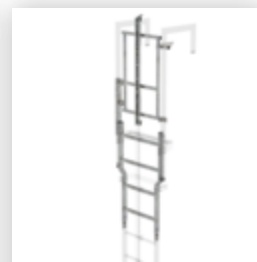

Order no.: 063972

Exit step for SI  
door with fall  
protection rail,  
galvanised steel  
Clearance width  
150 mm

Order no.: 063973

Exit step for SI  
door with fall  
protection rail,  
galvanised steel  
Clearance width  
200 mm

Order no.: 063974

Exit step for SI  
door with fall  
protection rail,  
galvanised steel  
Clearance 250 mm

Order no.: 063975

Exit step for SI  
door with fall  
protection rail,  
galvanised steel  
Clearance width  
300 mm