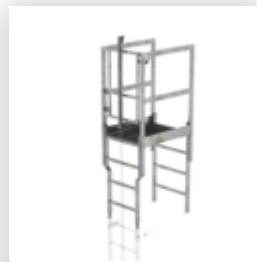

Order no.: 063277

Back protection  
extension  
Galvanised steel

Order no.: 063507

Roof parapet bridge  
with safety door  
and fall protection  
rail Galvanised  
steel

Order no.: 063971

Exit step for SI  
door with fall  
protection rail,  
galvanised steel  
Clearance width  
100 mm