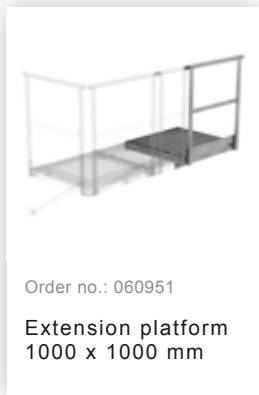

Order no.: 063499

**Access guard can  
be hooked in Bright  
aluminium, height:  
1,190 mm**

Order no.: 060941

**Extension platform  
400 x 800 mm**

Order no.: 060943

**Extension platform  
800 x 800 mm**

Order no.: 060951