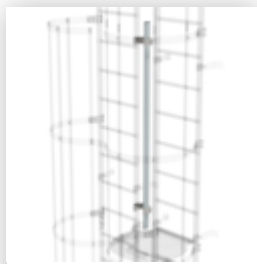

Order no.: 063235

Back protection brace for fixed ladders Galvanised steel

Order no.: 063963

Back protection hoop offset design Galvanised steel

Order no.: 063961

Transfer platform between ladder sections, Ø 700 mm Galvanised steel

Order no.: 061236

Vertical ladder connector 200 mm Cast aluminium

Order no.: 063274

Safety strut for offset version Galvanised steel

Order no.: 019118

Perforated rung, bright steel 470 mm

Order no.: 068239

Connecting brace Stainless steel