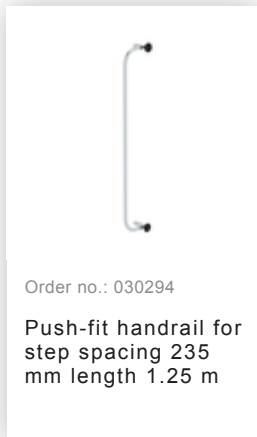

Order no.: 042214

Double-sided stepladder
with clip-step relax 2x7
steps

Accessories for this product

Accessories for the product family

Order no.: 019325

Accessory package
"Secure footing
outdoors"

Order no.: 019841

XL wall-mounted
ladder holder

Order no.: 019219

nivello® foot plate,
electrically
conductive for
depth of side-rail
58 / 73 mm

Order no.: 019213

nivello® foot plate
for gratings 126 x
89 mm
126 x 89 mm

Order no.: 019211

nivello® foot plate
for smooth surfaces
for depth of side-
rail 58 / 73 mm

Order no.: 019224

nivello® foot plate,
claw

Order no.: 019216

nivello® inside
shoe, electrically
conductive 73 x 25
mm

Order no.: 019810